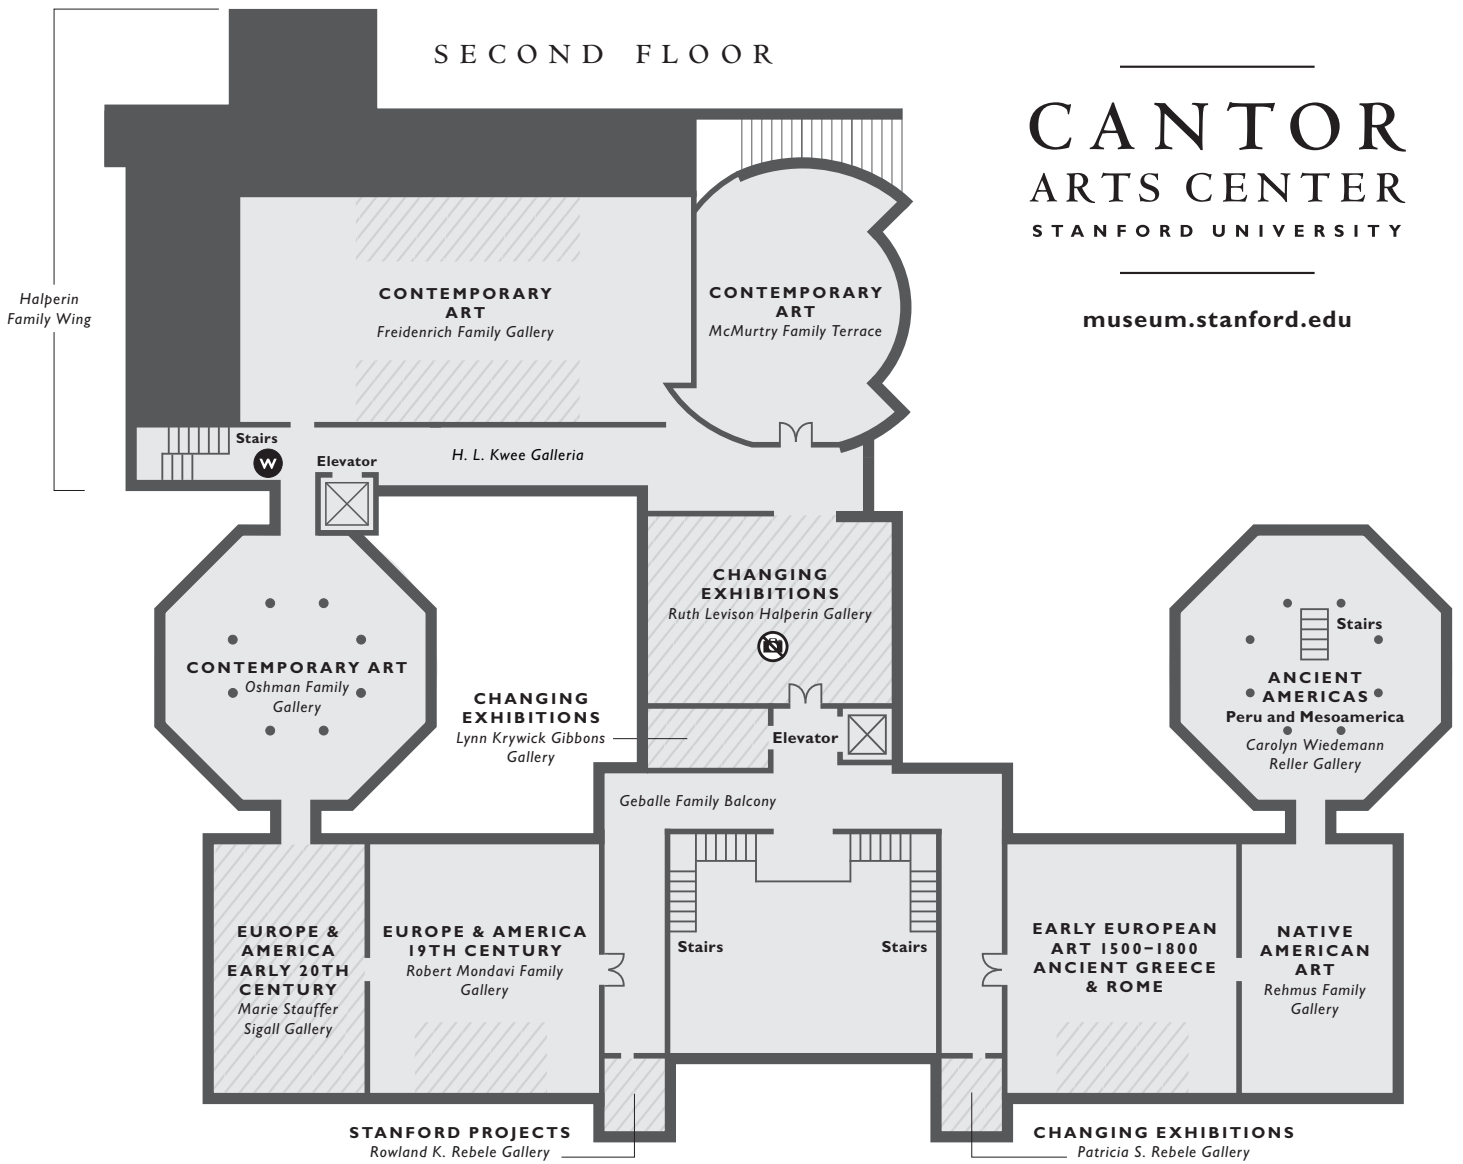

SECOND FLOOR

CANTOR
ARTS CENTER
STANFORD UNIVERSITY

museum.stanford.edu

FIRST FLOOR

LEGEND

- Men's Restroom
- Women's Restroom
- Information
- Changing Exhibitions
- Public Telephone
- Water Fountain
- Wheelchair Access
- Photography Not Permitted