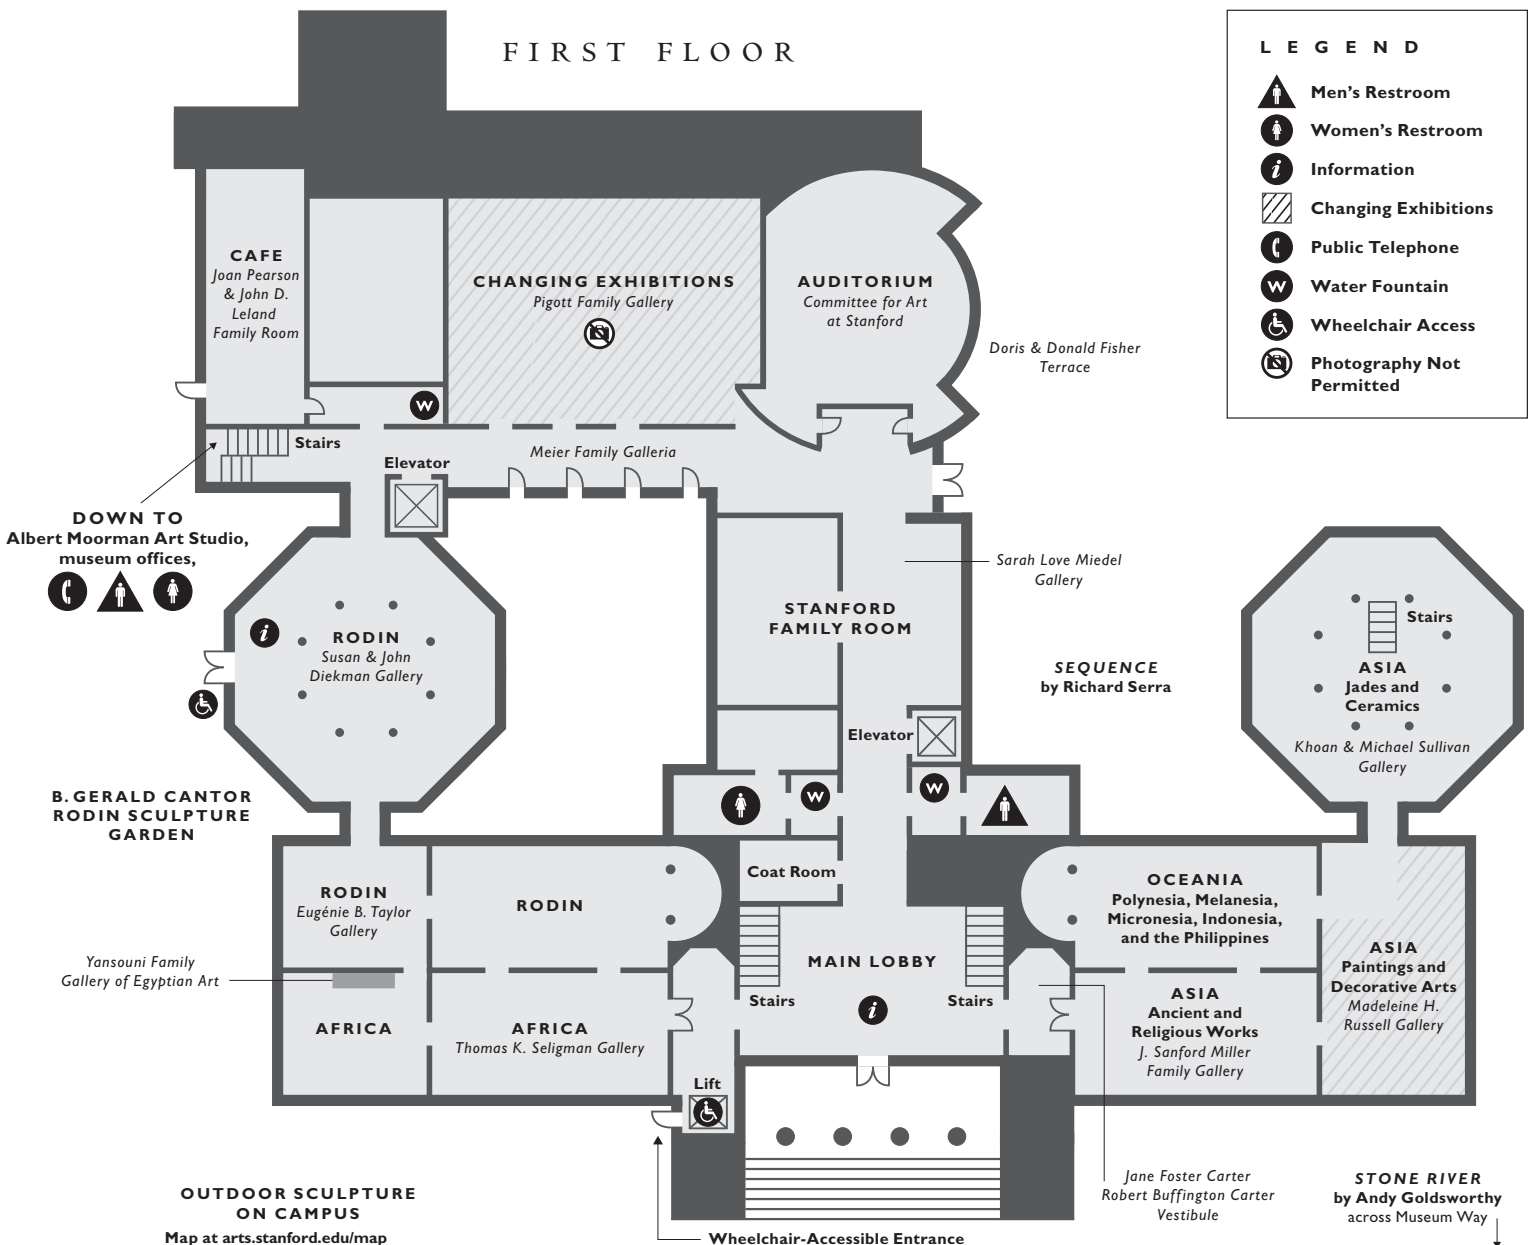

SECOND FLOOR

CANTOR
ARTS CENTER
STANFORD UNIVERSITY

museum.stanford.edu

FIRST FLOOR

LEGEND

- Men's Restroom
- Women's Restroom
- Information
- Changing Exhibitions
- Public Telephone
- Water Fountain
- Wheelchair Access
- Photography Not Permitted