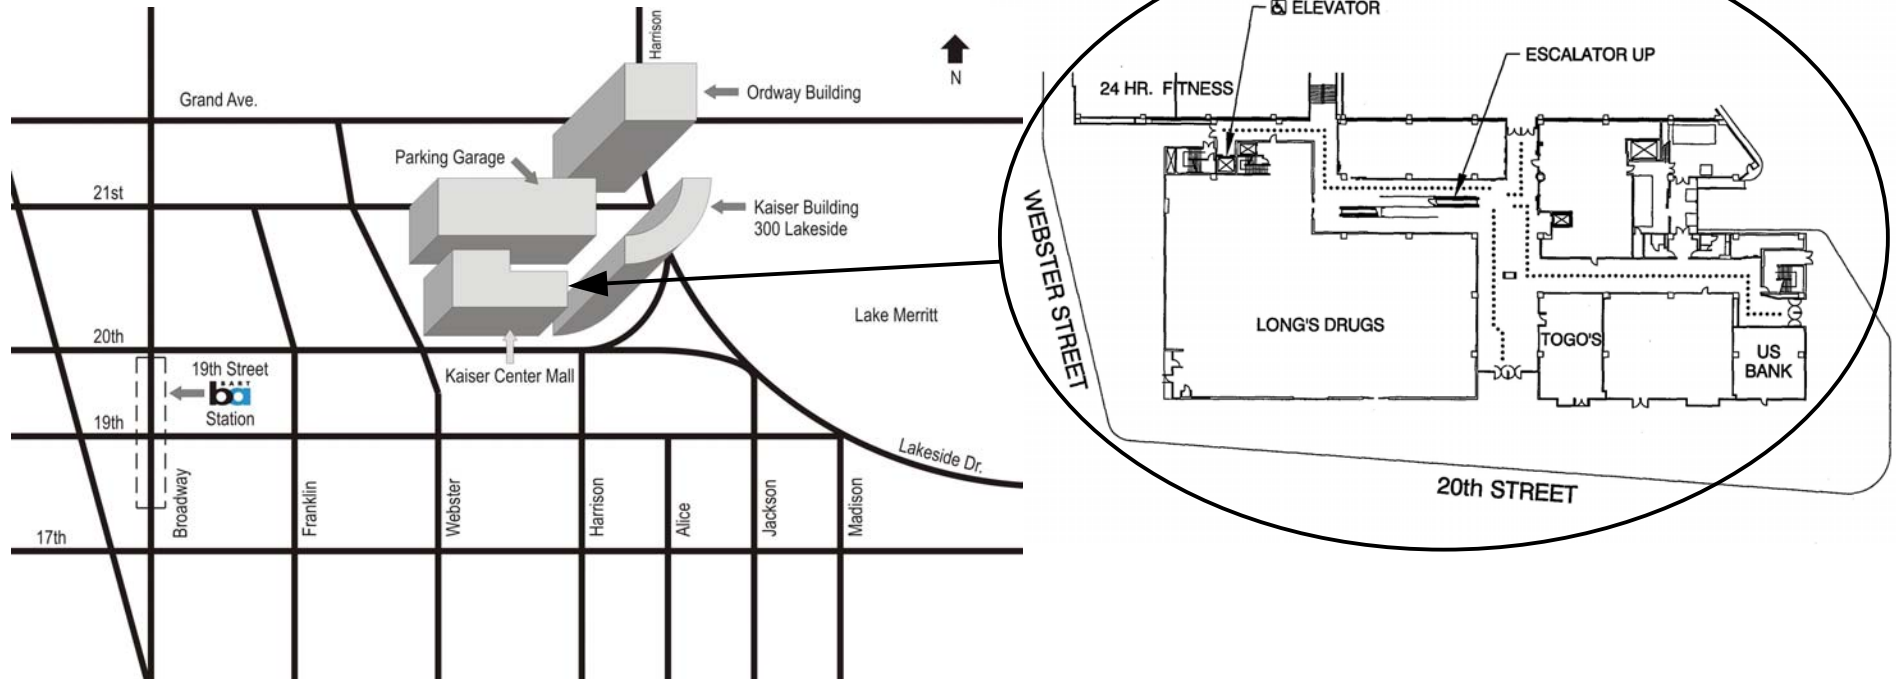

## From the East Bay (Vallejo/Richmond/Berkeley)

Take I-80 West toward San Francisco  
Merge onto I-580 East toward Hayward  
Exit on Harrison Street; stay to the right  
Follow Harrison Street (which becomes Lakeside Drive) to 20<sup>th</sup> Street  
Turn right into Kaiser Center Parking garage\*

# San Francisco Bay Area Rapid Transit District - Board Room

Kaiser Center 20<sup>th</sup> Street Mall – Third Floor

344 20<sup>th</sup> Street, Oakland, California 94612

## **From BART 19<sup>th</sup> Street Station**

Take the 20<sup>th</sup> Street exit

Walk 3 blocks east on 20<sup>th</sup> Street, toward Lake Merritt