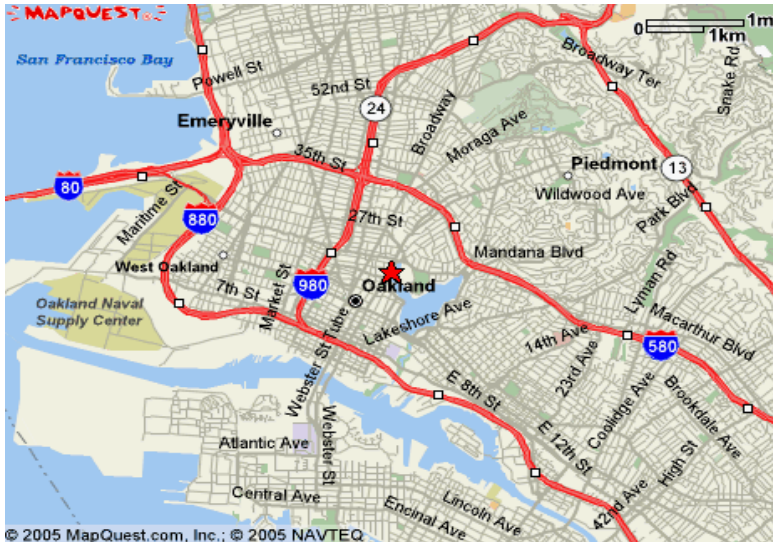

# San Francisco Bay Area Rapid Transit District - Board Room

Kaiser Center 20<sup>th</sup> Street Mall – Third Floor

344 20<sup>th</sup> Street, Oakland, California 94612

© 2005 MapQuest.com, Inc.; © 2005 NAVTEQ

## From the South Bay (San Jose/Fremont/Hayward)

Take I-880 North  
Exit on Oak Street; turn right onto Oak Street  
Follow Oak Street as it turns into Lakeside Drive  
Follow Lakeside Drive to 20<sup>th</sup> Street; stay toward the left  
Bear right into Kaiser Center Parking garage\*

## From San Francisco

Take I-80 East to the Bay Bridge  
Once across the Bridge, follow signs to I-580 East toward Hayward  
Exit on Harrison Street; stay to the right  
Follow Harrison Street (which becomes Lakeside Drive) to 20<sup>th</sup> Street  
Turn right into Kaiser Center Parking garage\*

## **From BART 19<sup>th</sup> Street Station**

Take the 20<sup>th</sup> Street exit

Walk 3 blocks east on 20<sup>th</sup> Street, toward Lake Merritt