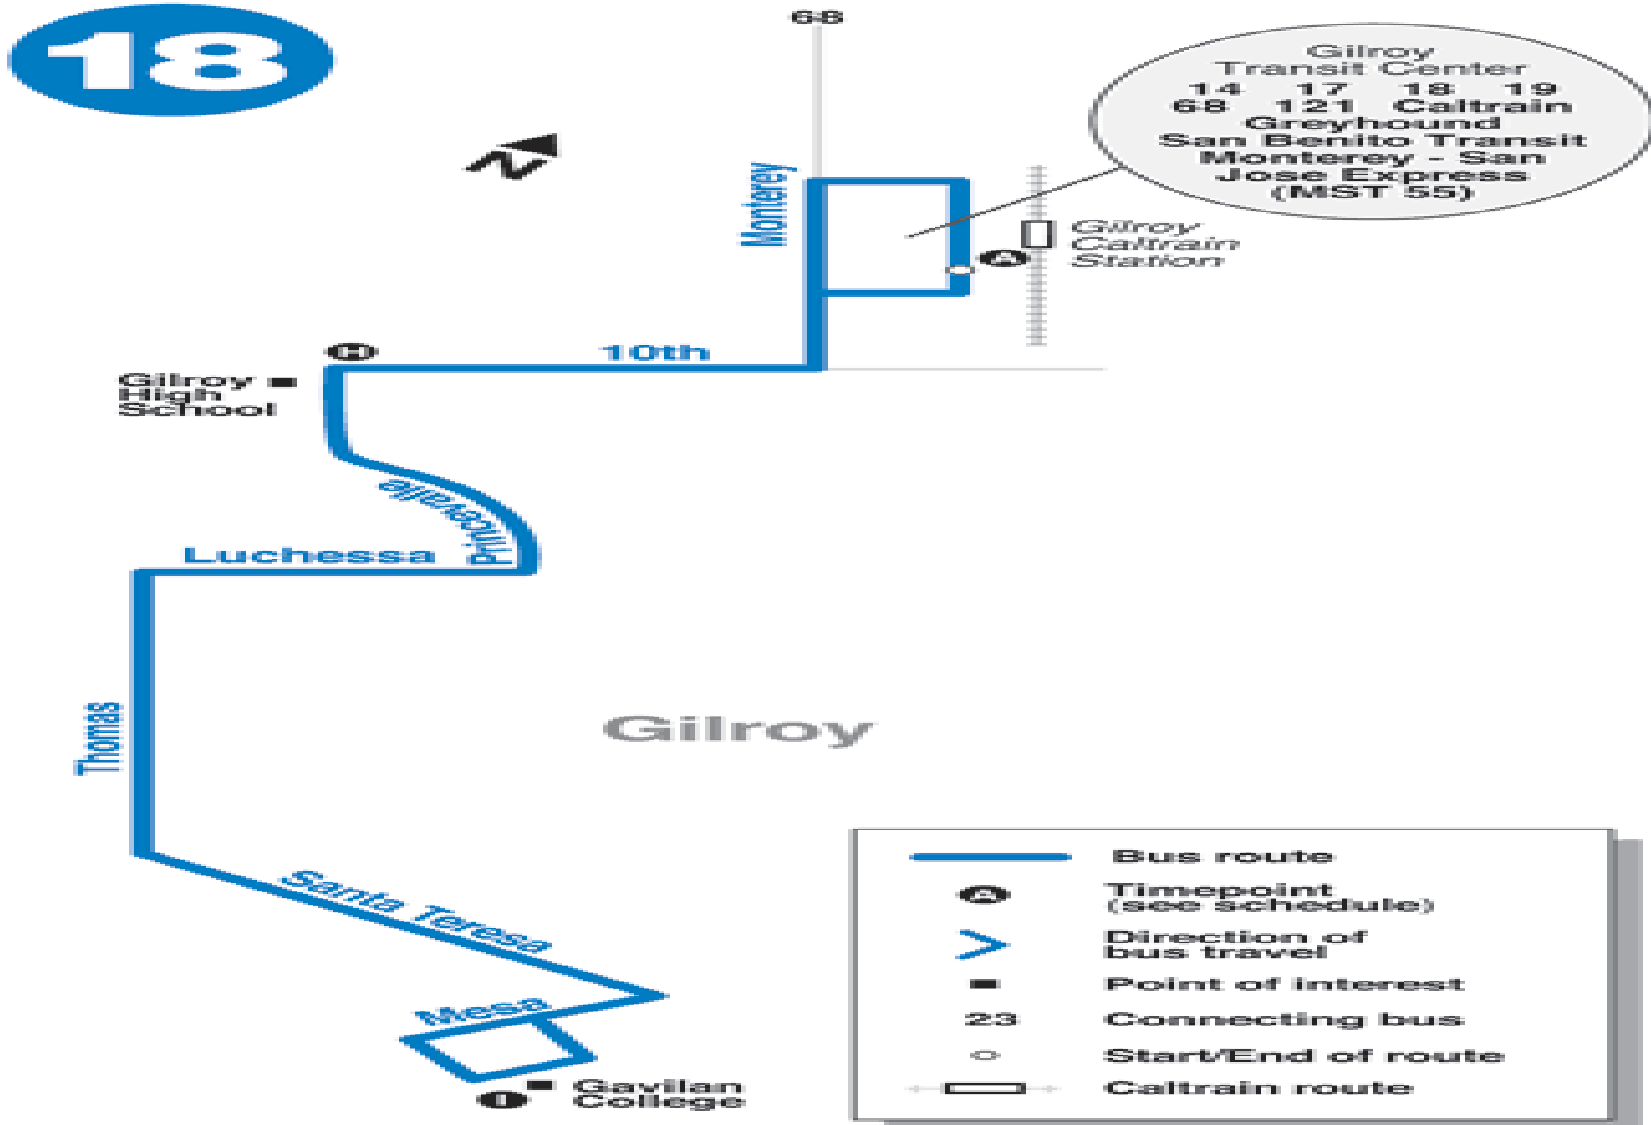

18 Gilroy Transit Center to Gavilan College

Route Map

Northbound Weekday

GAVILAN COLLEGE	PRINCEVALLE AND 10TH	GILROY TRANSIT CENTER
7:16A	7:22A	7:25A
7:48A	7:56A	8:00A
8:09A	8:15A	8:19A
8:40A	8:46A	8:50A
9:05A	9:11A	9:14A
9:46A	9:52A	9:55A
10:34A	10:40A	10:43A
11:16A	11:22A	11:25A
11:55A	12:01P	12:05P
12:37P	12:43P	12:47P
1:18P	1:24P	1:28P
2:01P	2:07P	2:11P
2:40P	2:46P	2:50P
3:24P	3:30P	3:34P
4:00P	4:06P	4:10P
4:31P	4:37P	4:41P
5:16P	5:22P	5:26P
5:57P	6:03P	6:07P

Southbound Weekday

GILROY TRANSIT CENTER	PRINCEVALLE AND 10TH	GAVILAN COLLEGE
7:05A	7:09A	7:16A
7:36A	7:41A	7:48A
7:51A	7:58A	8:09A
8:30A	8:34A	8:40A
8:55A	8:59A	9:05A
9:36A	9:40A	9:46A
10:24A	10:28A	10:34A
11:05A	11:10A	11:16A
11:44A	11:49A	11:55A
12:26P	12:31P	12:37P
1:07P	1:12P	1:18P
1:50P	1:55P	2:01P
2:29P	2:34P	2:40P
3:12P	3:18P	3:24P
3:48P	3:54P	4:00P
4:20P	4:25P	4:31P
5:05P	5:10P	5:16P
5:46P	5:51P	5:57P

Turn-by-Turn Directions

Gavilan College to Gilroy Transit Center

SERVICE ROUTE - NORTHBOUND

Gavilan College - Gilroy Transit Center

From stop at Gavilan College

continue via parking lot roadway

Left onto parking lot roadway

Right into entrance driveway to Gilroy Transit Center to stop

SERVICE ROUTE - SOUTHBOUND

Gilroy Transit Center - Gavilan College

From stop at Gilroy Transit Center

continue onto exit driveway

Left on Old Gilroy