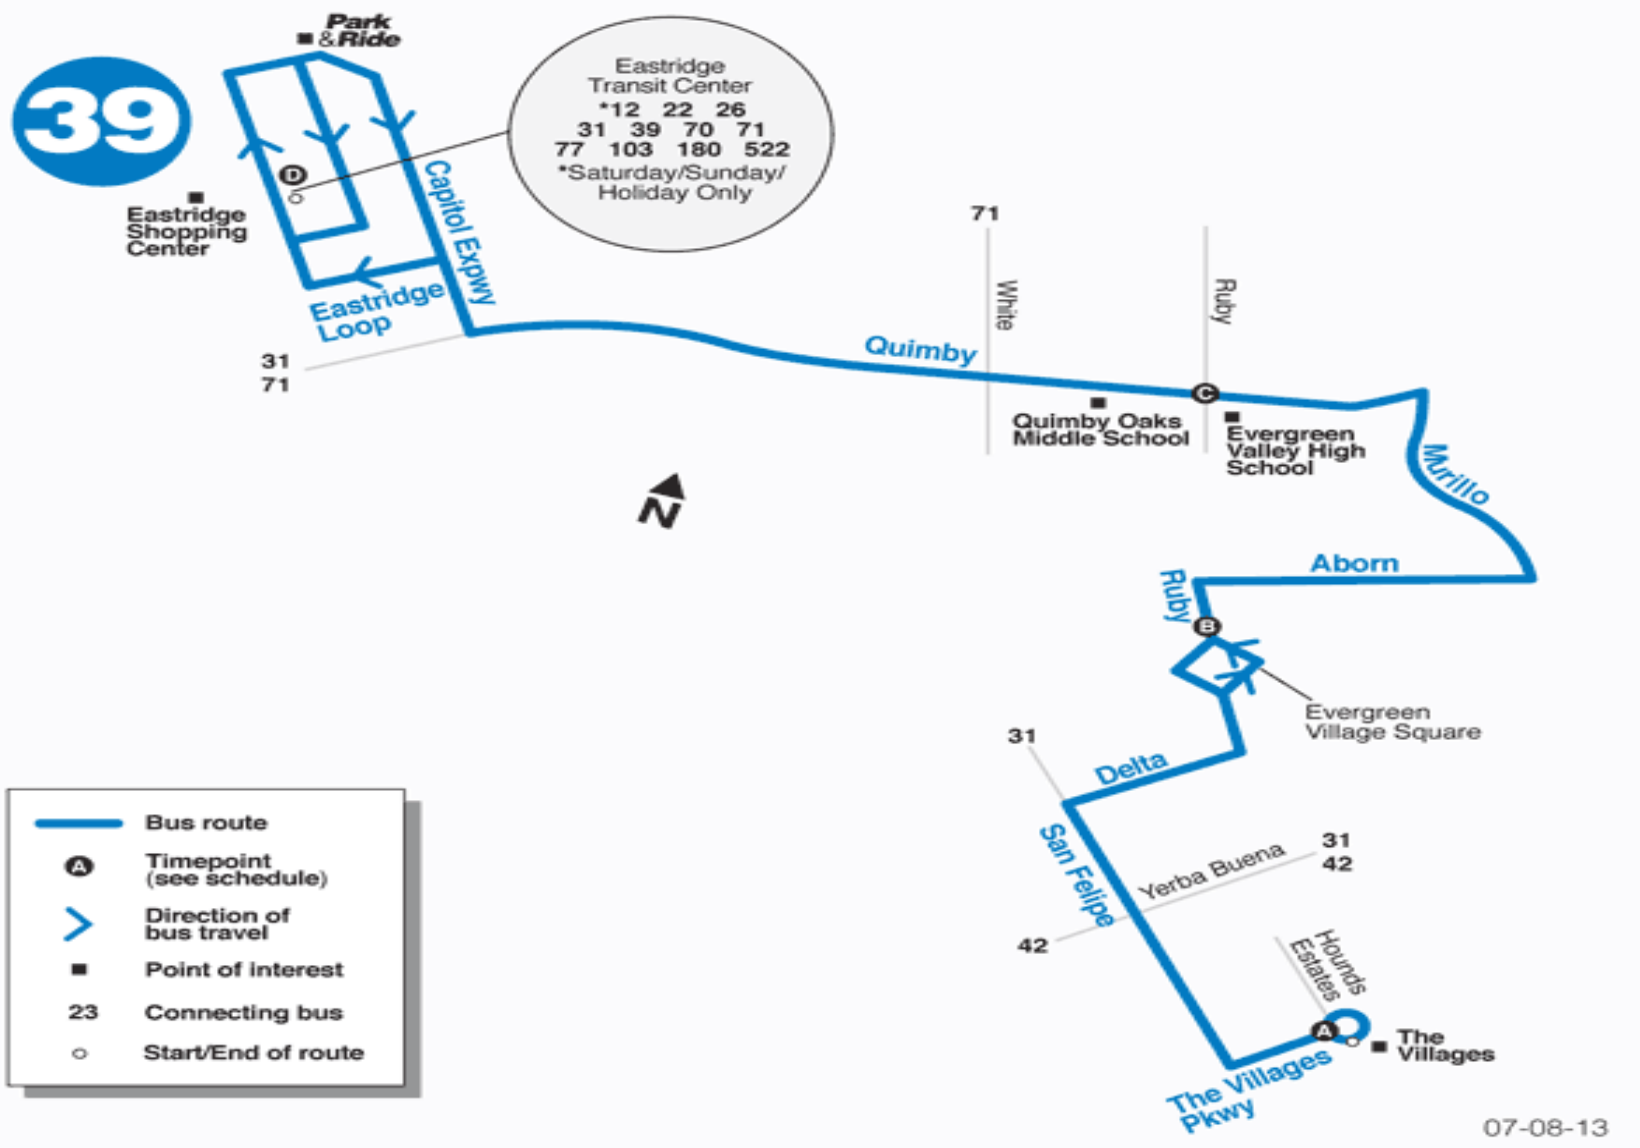

39 The Villages to Eastridge Transit Center

Route Map