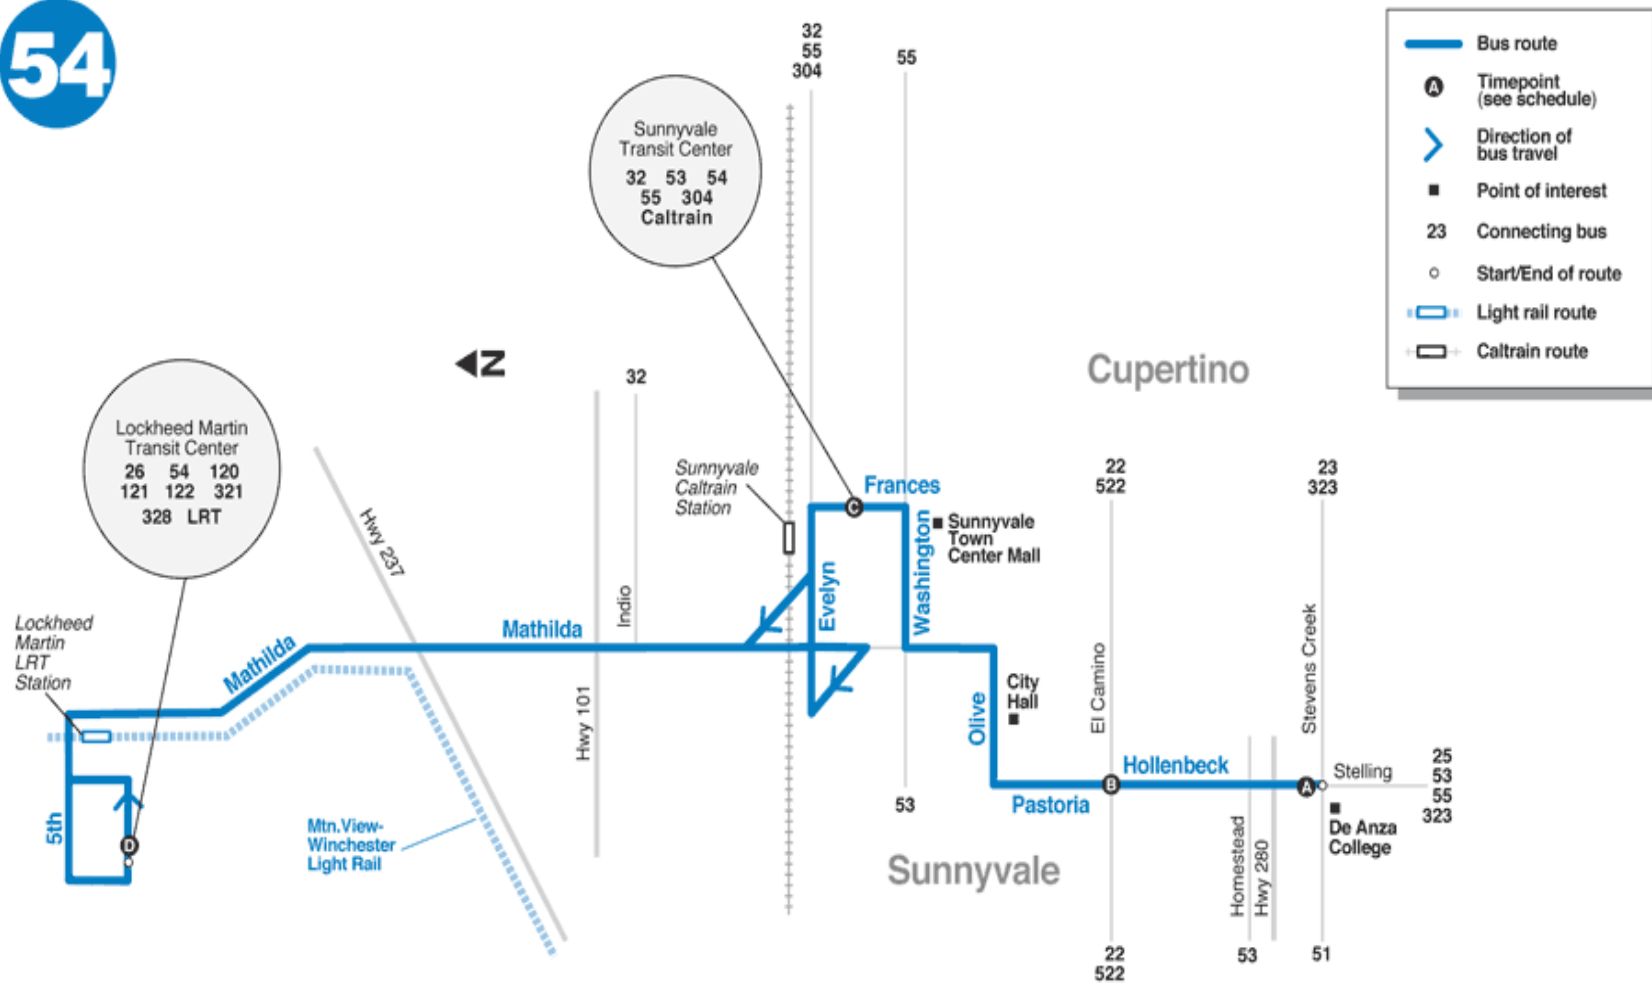

## Route Map

**54**

# Southbound Saturday

LOCKHEED MARTIN TRANSIT CENTER	SUNNYVALE TRANSIT CTR	HOLLENBECK AND EL CAMINO REAL	STELLING AND STEVENS CREEK
8:43A	8:53A	8:59A	9:10A
9:43A	9:53A	10:00A	10:11A
10:41A	10:52A	10:59A	11:10A
11:26A	11:37A	11:44A	11:55A
12:11P	12:22P	12:29P	12:40P
12:56P	1:07P	1:14P	1:25P
1:41P	1:52P	1:59P	2:10P
2:26P	2:37P	2:44P	2:55P
3:11P	3:21P	3:28P	3:39P
3:56P	4:06P	4:12P	4:23P
4:41P	4:51P	4:57P	5:08P
5:28P	5:38P	5:44P	5:55P
6:13P	6:22P	6:28P	6:39P
7:13P	7:22P	7:27P	7:38P

#### Lockheed Martin Transit Center - De Anza College

From stop at Lockheed Martin Transit Center

Right on 5th

Right on Mathilda

Right Evelyn Ave off-ramp

Right on Evelyn

Right on Frances

Right on Washington

Left on Mathilda

Right on Olive

Left on Pastoria

onto Hollenbeck

onto Stelling to stop at Stevens Creek