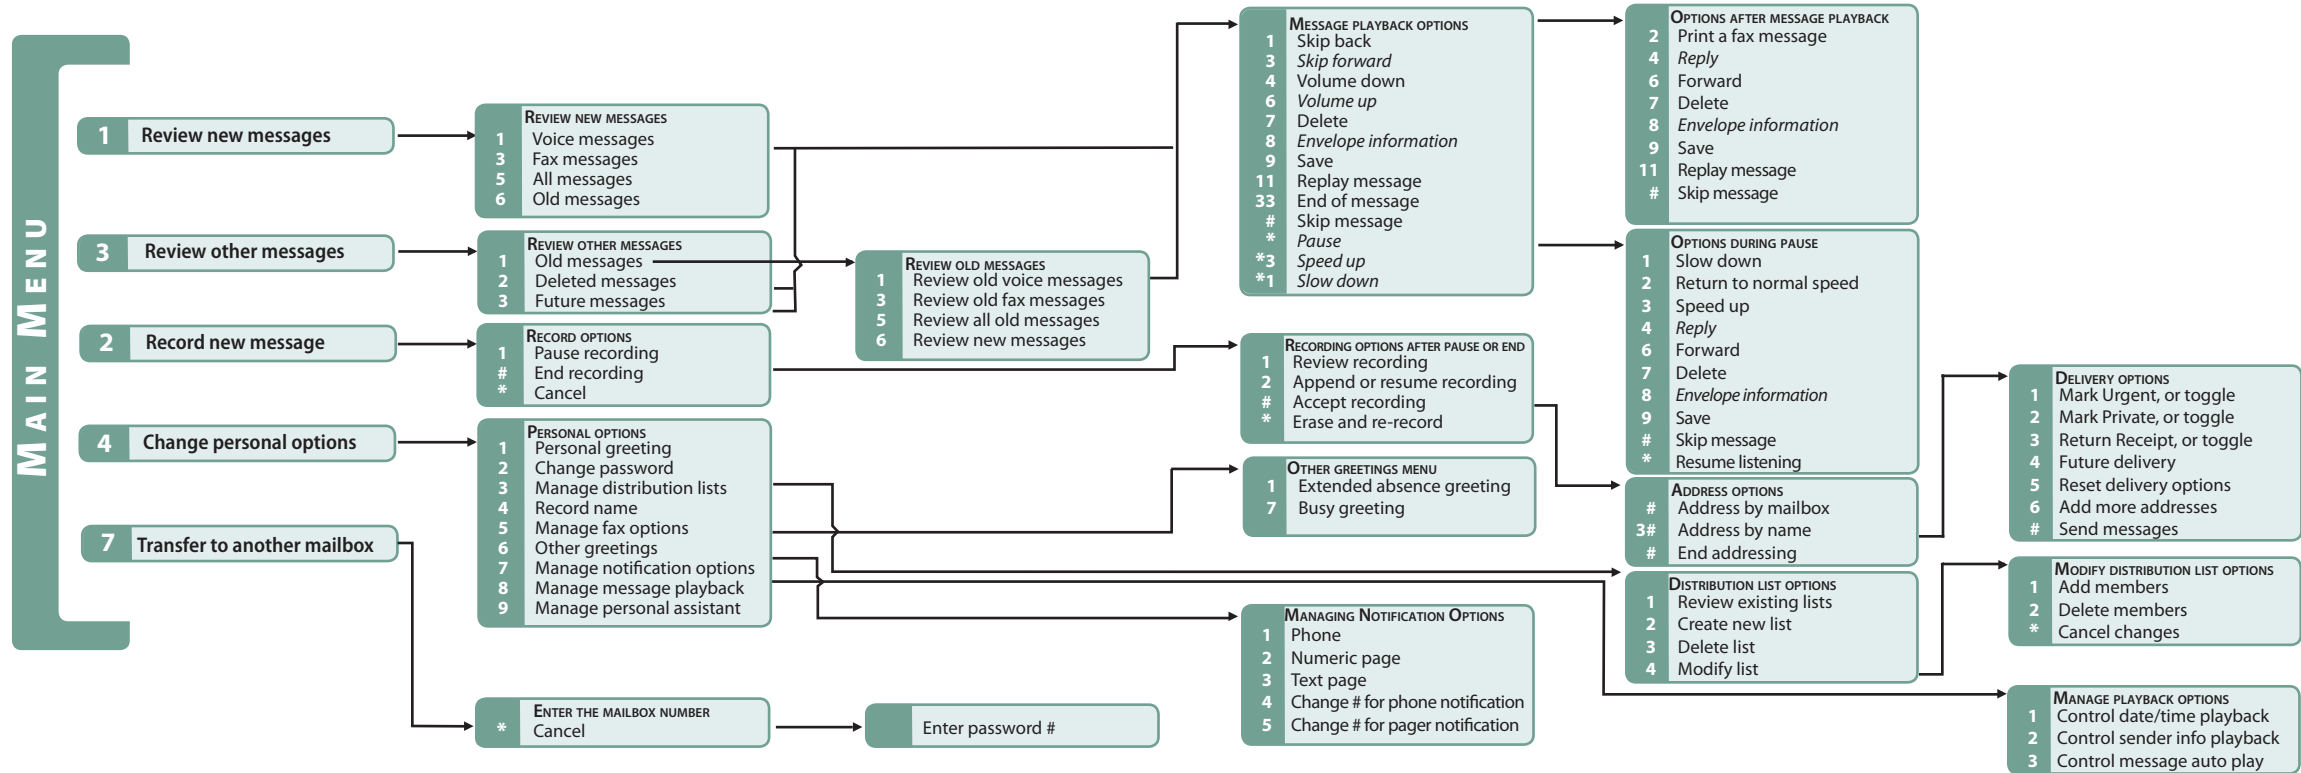

Voice Messaging System Schematic

Frequently used keys that have changed in the new system:

MESSAGE PLAYBACK OPTIONS	OPTIONS AFTER MESSAGE PLAYBACK
6 Volume up	4 Reply
8 Envelope information	8 Envelope information
* Pause	OPTIONS DURING PAUSE
*3 Speed up	4 Reply
	8 Envelope information