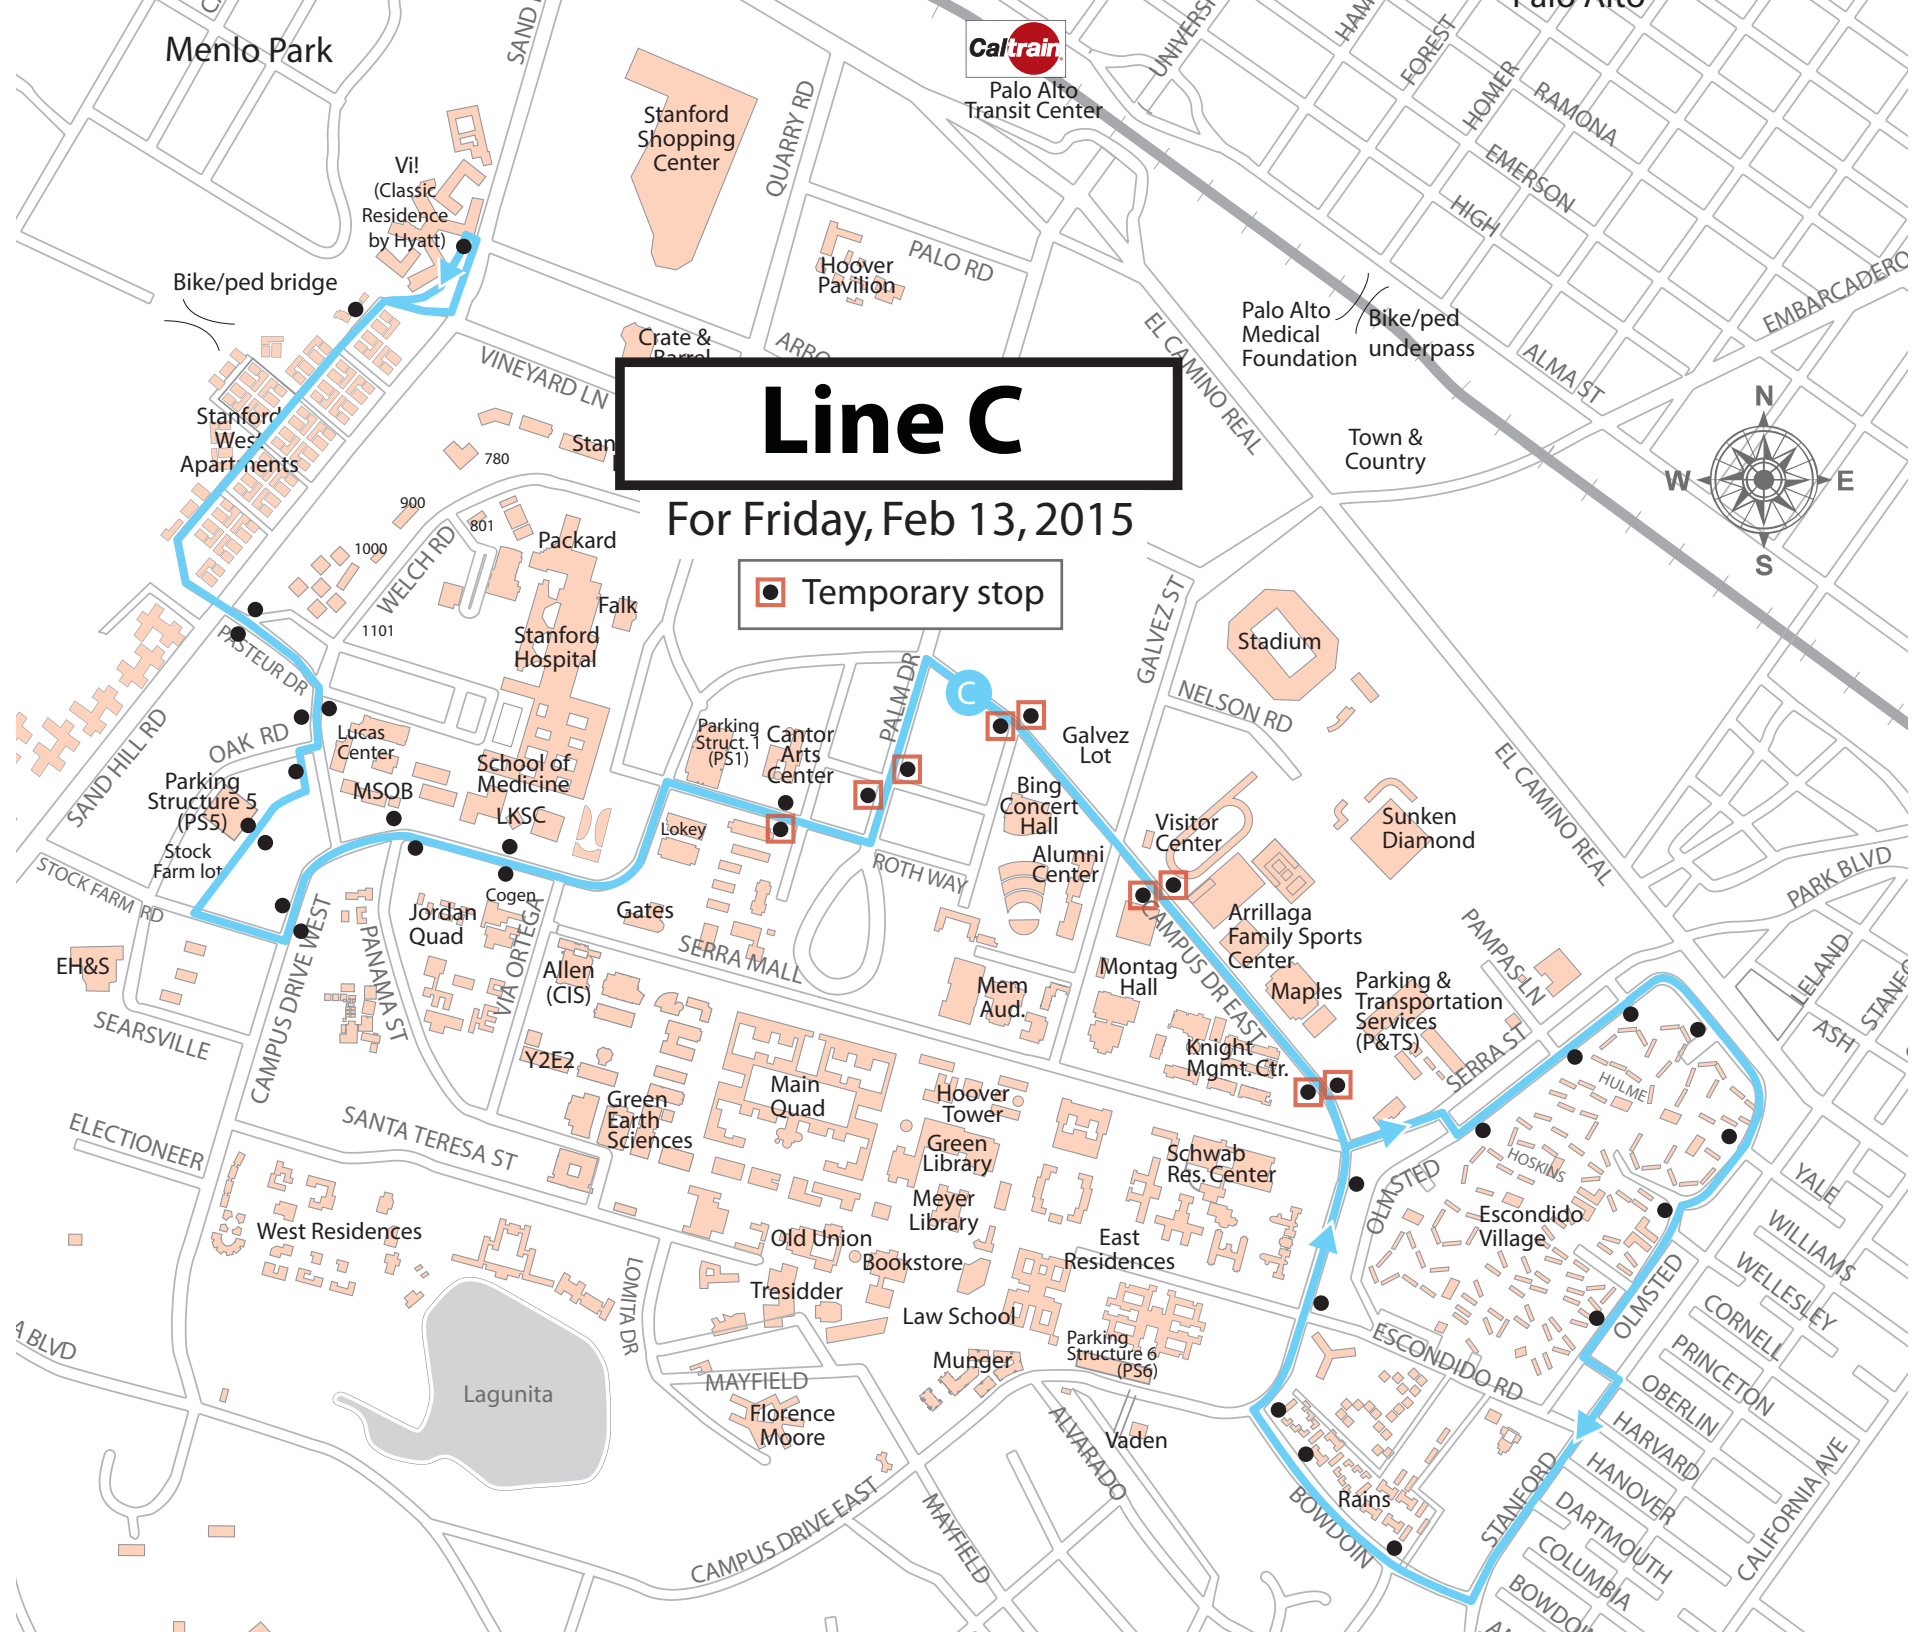

Palo Alto Transit Center

Line C

For Friday, Feb 13, 2015

Temporary stop

Menlo Park

Vii (Classic Residence by Hyatt)

Bike/ped bridge

Stanford West Apartments

Stanford Shopping Center

Hoover Pavilion

Palo Alto Transit Center

Palo Alto Medical Foundation

Town & Country

For Friday, Feb 13, 2015

Temporary stop

Stadium

Nelson Rd

Galvez Lot

Bing Concert Hall

Alumni Center

Visitor Center

Sunken Diamond

Parking Structure 5 (PS5)

Stock Farm lot

Lucas Center

MSQB

School of Medicine

LKSC

Parking Struct. 1 (PS1)

Cantor Arts Center

Lokey

Mem Aud.

Montag Hall

Arrillaga Family Sports Center

Maples

Knights Mgmt. Ctr.

Gates

Serra Mall

Allen (CIS)

Y2E2

Green Earth Sciences

Main Quad

Hoover Tower

Green Library

Meyer Library

Maples

Knights Mgmt. Ctr.

Schwab Res. Center

East Residences

Law School

Munger

Parking Structure 6 (PS6)

Vaden

Alvarado

Mayfield

Bowdoin

Rains

Stanford

California Ave

Jordan Quad

Cogen

Via Ortega

Panama St

Santa Teresa St

West Residences

Old Union

Bookstore

Tresidder

Law School

Munger

Parking Structure 6 (PS6)

Vaden

Alvarado

Mayfield

Bowdoin

Jordan Quad

Cogen

Via Ortega

Panama St

Santa Teresa St

West Residences

Old Union

Bookstore

Tresidder

Law School

Munger

Parking Structure 6 (PS6)

Vaden

Alvarado

Mayfield

Bowdoin

Gates

Serra Mall

Allen (CIS)

Y2E2

Green Earth Sciences

Main Quad

Hoover Tower

Green Library

Meyer Library

Law School

Munger

Parking Structure 6 (PS6)

Vaden

Alvarado

Mayfield

Bowdoin

Hoover Tower

Green Library

Meyer Library

Law School

Munger

Parking Structure 6 (PS6)

Vaden

Alvarado

Mayfield

Bowdoin

Rains

Stanford

California Ave

Wellesley

Cornell

Oberlin

Maples

Knights Mgmt. Ctr.

Schwab Res. Center

East Residences

Law School

Munger

Parking Structure 6 (PS6)

Vaden

Alvarado

Mayfield

Bowdoin

Rains

Stanford

California Ave

Wellesley

Cornell

Maples

Knights Mgmt. Ctr.

Schwab Res. Center

East Residences

Law School

Munger

Parking Structure 6 (PS6)

Vaden

Alvarado

Mayfield

Bowdoin

Rains

Stanford

California Ave

Wellesley

Cornell

Maples

Knights Mgmt. Ctr.

Schwab Res. Center

East Residences

Law School

Munger

Parking Structure 6 (PS6)

Vaden

Alvarado

Mayfield

Bowdoin

Rains

Stanford

California Ave

Wellesley

Cornell

Maples

Knights Mgmt. Ctr.

Schwab Res. Center

East Residences

Law School

Munger

Parking Structure 6 (PS6)

Vaden

Alvarado

Mayfield

Bowdoin

Rains

Stanford

California Ave

Wellesley

Cornell

Maples

Knights Mgmt. Ctr.

Schwab Res. Center

East Residences

Law School

Munger

Parking Structure 6 (PS6)

Vaden

Alvarado

Mayfield

Bowdoin

Rains

Stanford

California Ave

Wellesley

Cornell