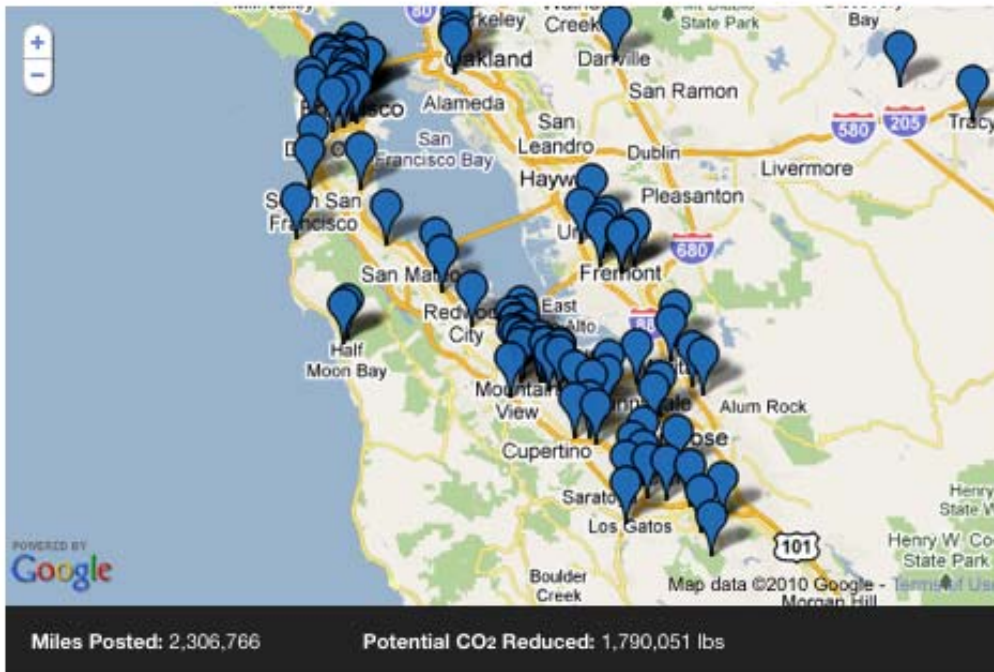

zimride at Stanford

Stanford's Rideshare Community

<http://zimride.stanford.edu>

Zimride helps you share rides with friends, classmates, and coworkers.

Login limited to only @stanford.edu email accounts to preserve privacy and trust.