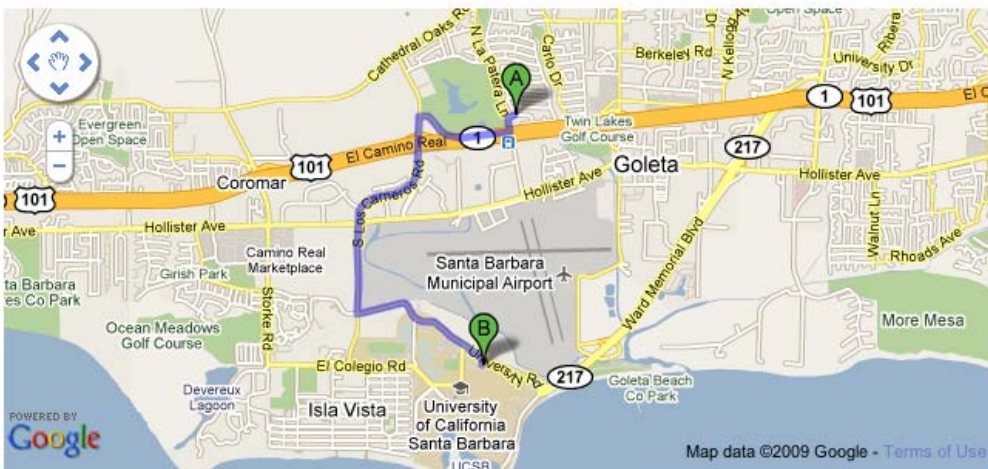

Christina Sola - Commute (driver/passenger)

[ShareThis](#)

From: 100 Kamala Way, Goleta, CA 93117

To: University Rd, Santa Barbara, CA 93106

Notes: Let's split the gas money. I am flexible on timing and sometimes like to stop for coffee on the way!

$ Ask

Depart 8:00am ±2h **Return** 5:00pm ±2h **Every** Mon, Tue, Wed, Thu, Fri

Suggested route shown. Actual routes may vary.

[View Google Maps driving directions](#)

Ride Comments

Comment on this ride...

Maya Collins: This ride looks great, but I like to come home at 3:00 pm. Does anyone else leave campus earlier in the afternoon?

Feb 3, 2009 at 3:12 PM · [Send Message](#)