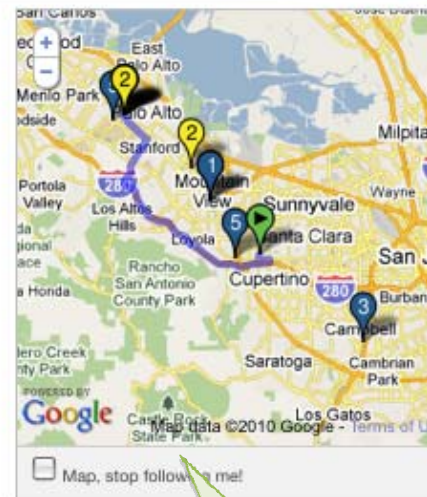

2 [Redacted]
From: Ortega Ave, Mountain View, CA 94040
To: Stanford, CA

\$ Ask ×
[More Info](#)

Mon	Tue	Wed	Thu	Fri	Sat	Sun
9:00am ±1h	9:00am ±1h	9:00am ±1h	9:00am ±1h			
5:00pm ±1h	5:00pm ±1h	5:00pm ±1h	5:00pm ±1h			

3 [Redacted]
From: Winchester Blvd, Campbell, CA 95008
To: Stanford, CA

\$ Ask ×
[More Info](#)

Mon	Tue	Wed	Thu	Fri	Sat	Sun
	7:30am ±2h	7:30am ±2h	7:30am ±2h	7:30am ±2h		
	5:30pm ±2h	5:30pm ±2h	5:30pm ±2h	5:30pm ±2h		

4 [Redacted]
From: Mountain View, CA 94040
To: Stanford, CA

\$ Ask ×
[More Info](#)

Mon	Tue	Wed	Thu	Fri	Sat	Sun
8:00am ±2h	8:00am ±2h	8:00am ±2h	8:00am ±2h			
5:00pm ±2h	5:00pm ±2h	5:00pm ±2h	5:00pm ±2h			

Mapped to quickly determine relevance

✓ Individual matchlist created for each ride posting

Christina Sola - Commute (driver/passenger)

[ShareThis](#)

From: 100 Kamala Way, Goleta, CA 93117

To: University Rd, Santa Barbara, CA 93106