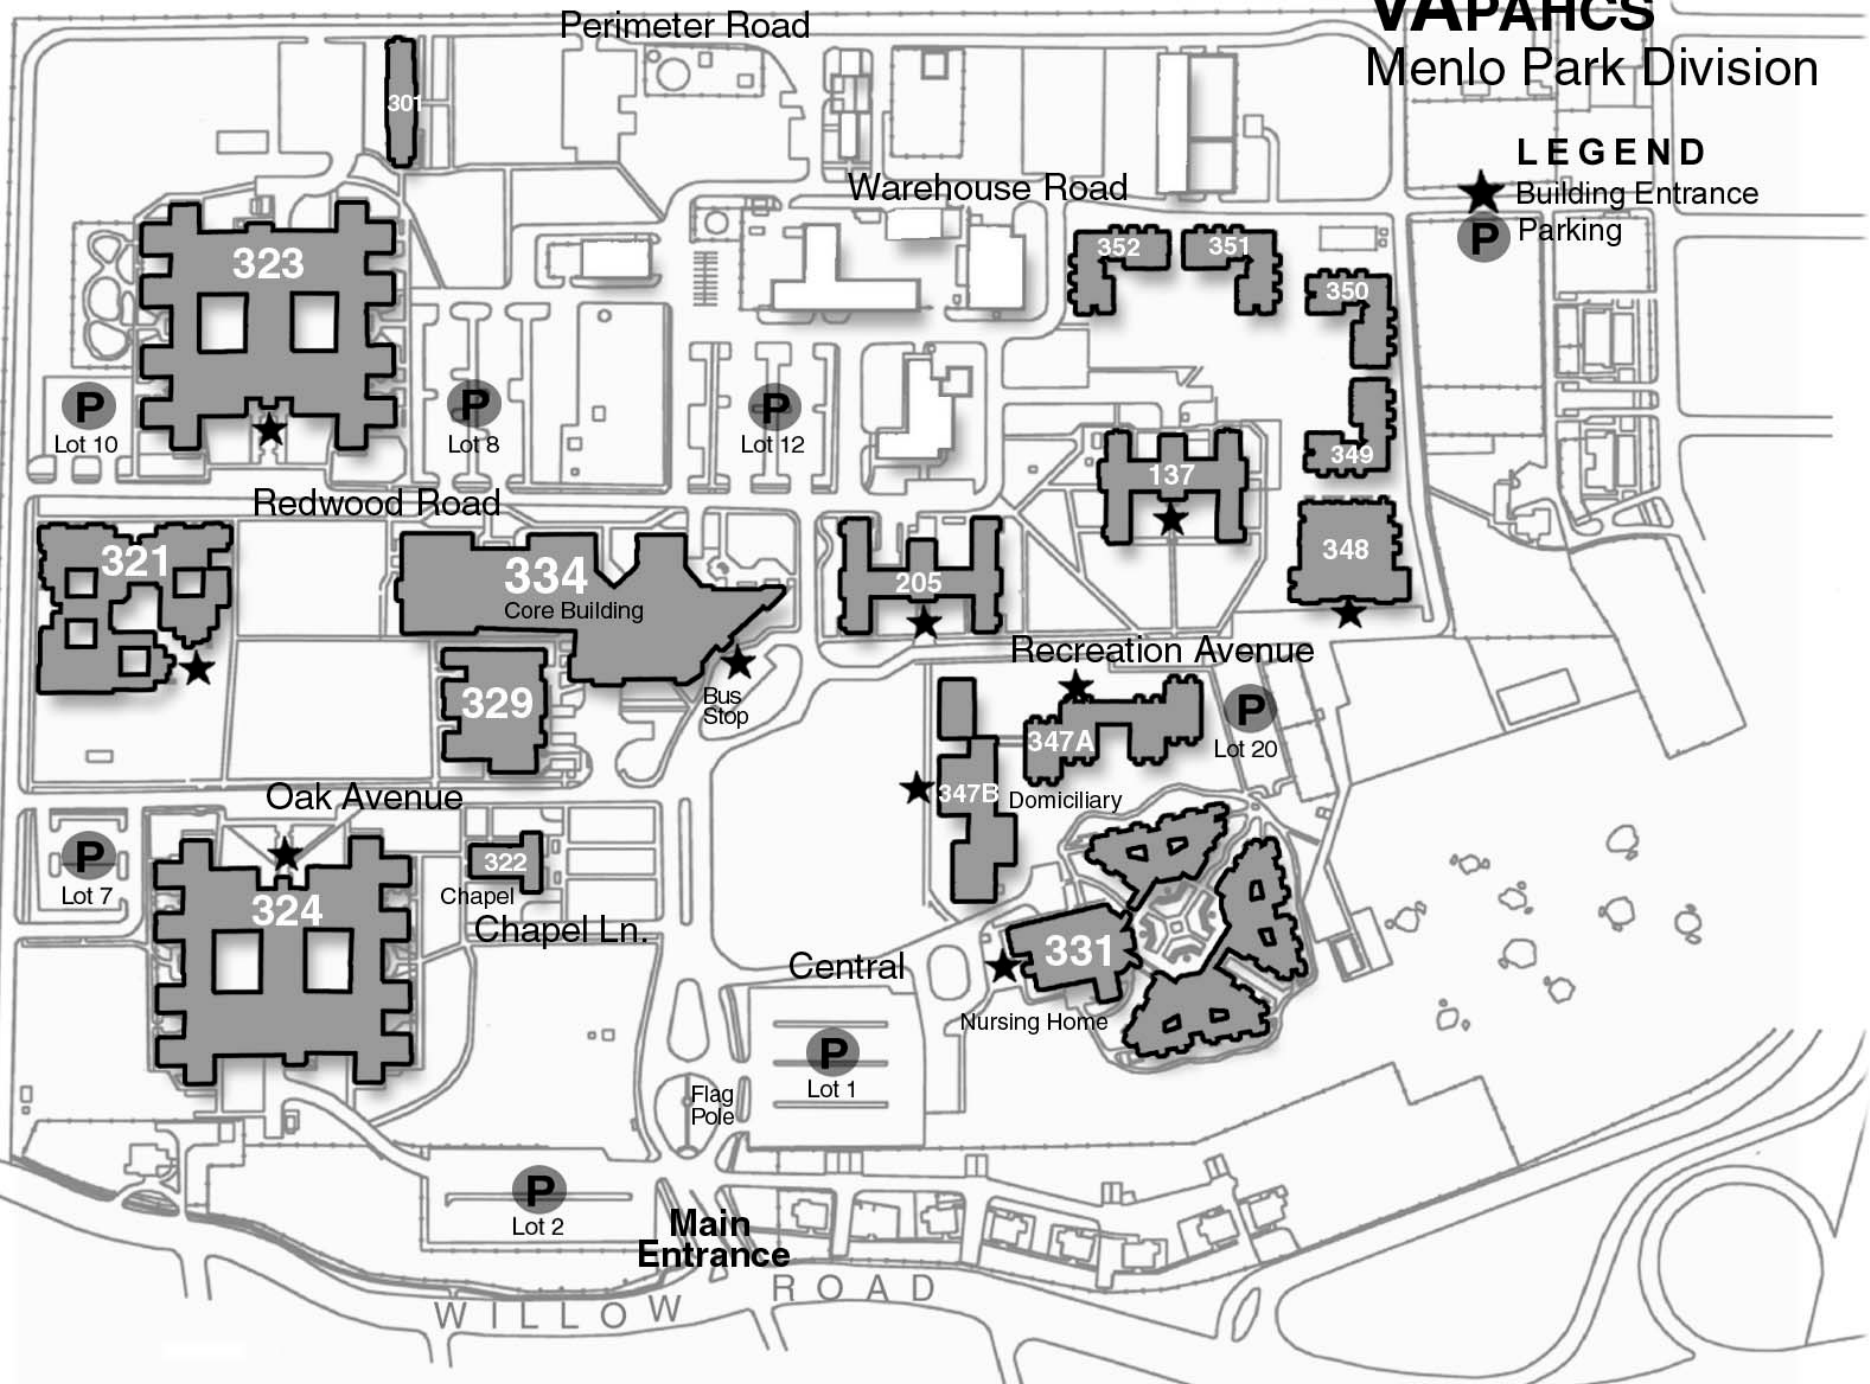

VA PALO ALTO HEALTH CARE SYSTEM Palo Alto Division

LEGEND

- P** Patient, Visitor Parking
- ★** Building Entrance

VAPAHCS Menlo Park Division

LEGEND

- ★ Building Entrance
- P Parking

VAPAHCS

Livermore Division
Site Map -- February 1999