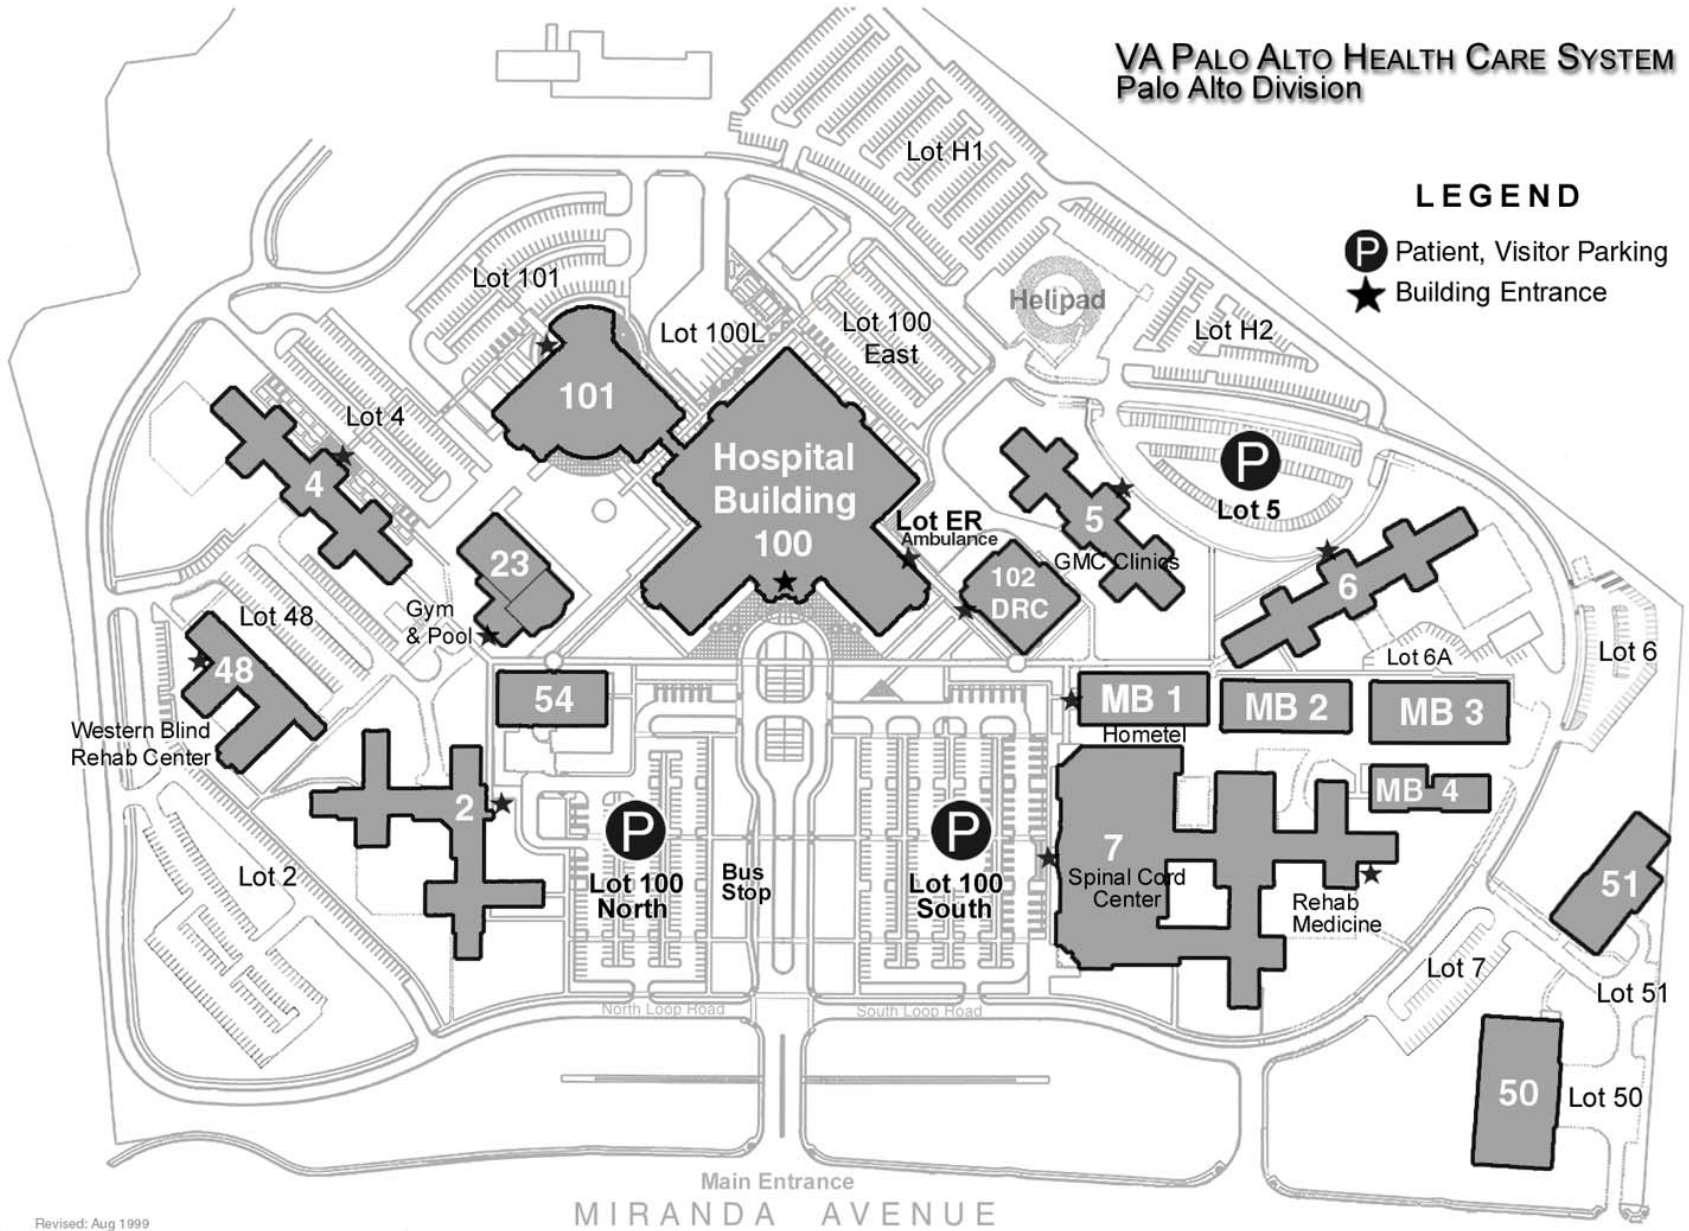

VA PALO ALTO HEALTH CARE SYSTEM Palo Alto Division

LEGEND

- P** Patient, Visitor Parking
- ★** Building Entrance

VAPAHCS Menlo Park Division

LEGEND

- ★ Building Entrance
- P Parking

VAPAHCS

Livermore Division
Site Map -- February 1999