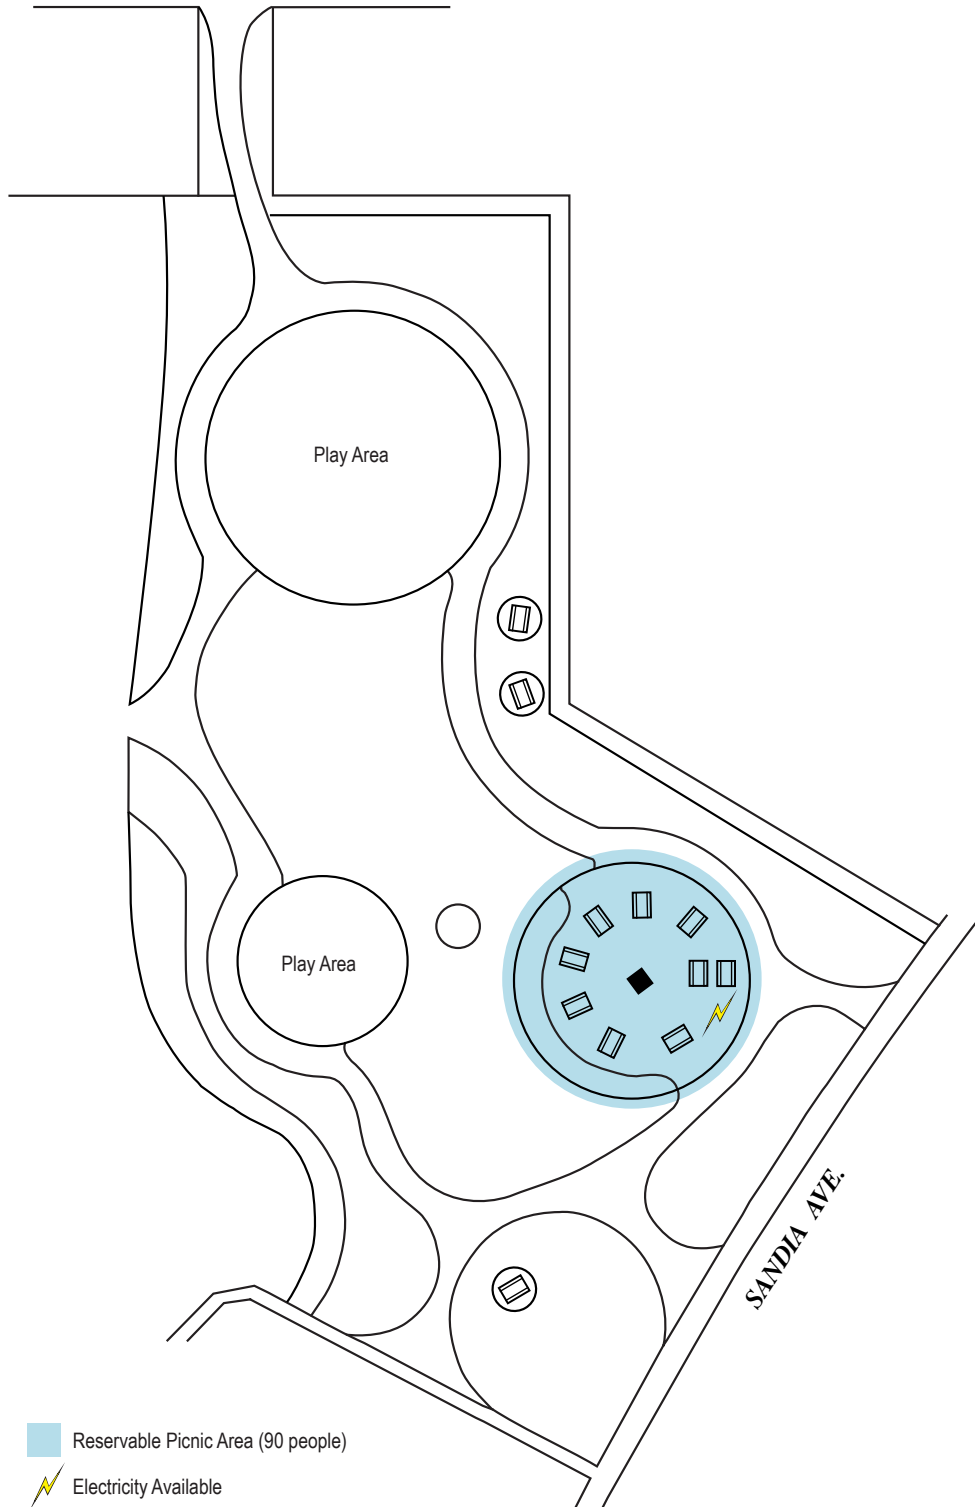

Fairwood Park Site Plan

OAK CREEK WAY

Reservable Picnic Area (90 people)

Electricity Available

NOT TO SCALE • 1.39 Acres • Revised 10/2004