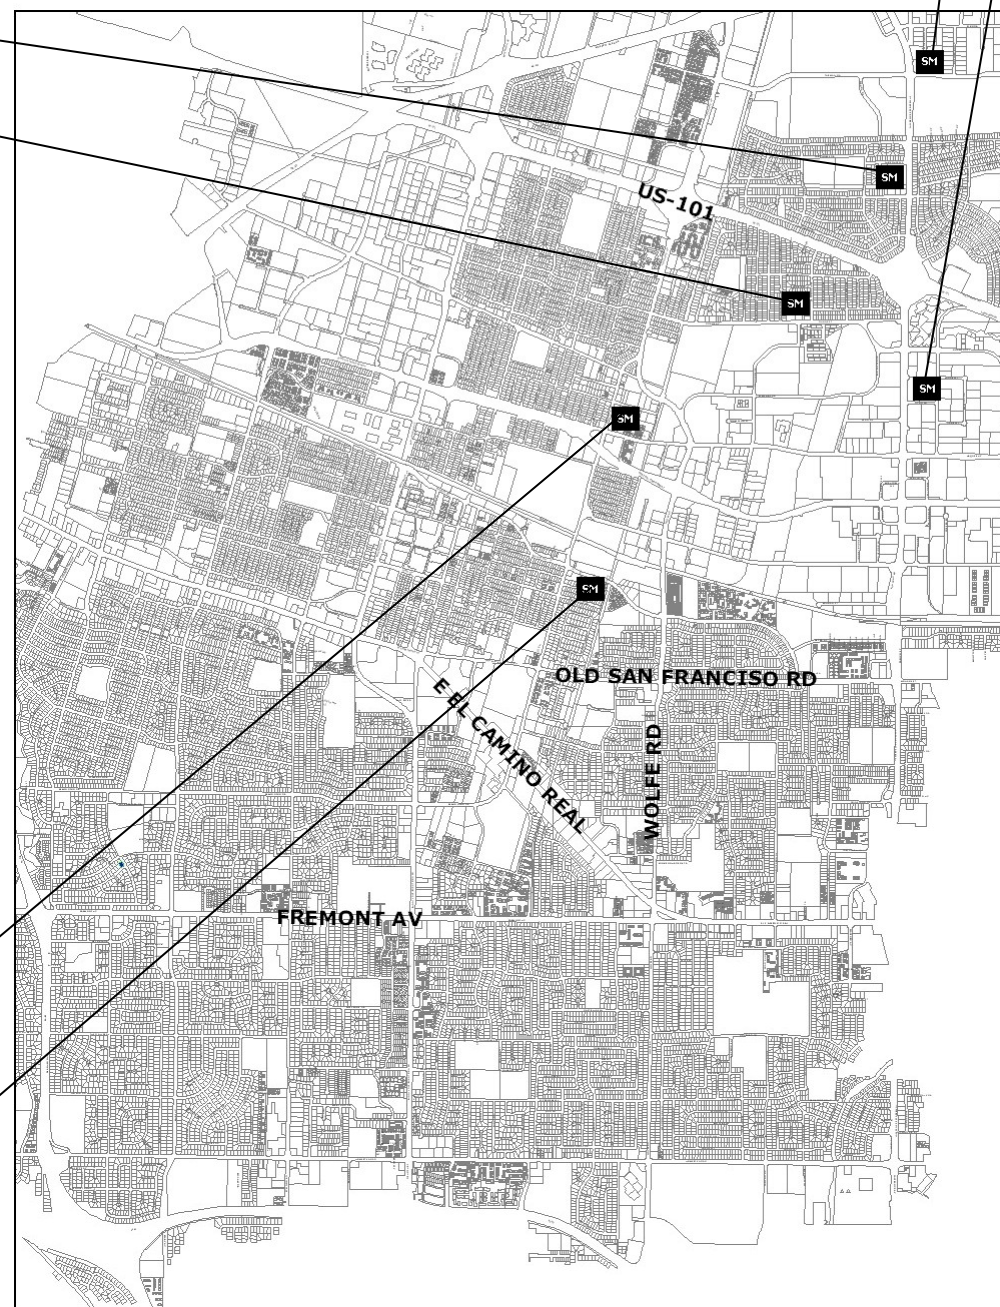

Professional Services

- **A1 Zeeta Services**, 903B E. Duane Ave., 408-542-9002, www.zeetahomecare.com
- **Dr. Elaine Grace G. Elloring, DMD**, 911B E. Duane Ave., 408-736-7299

465 – 475 N. Wolfe Rd.

- **Evans Pest Master, Inc.**, 475 N. Wolfe Rd. #42, 408-736-8855
- **The Flower Cottage**, 465 N. Wolfe Rd., 408-746-2020, www.flowercottagesunnyvale.com
- **Wolfe Road Storage**, 475 N. Wolfe Rd.

610 – 620 E. Evelyn Ave.

Retail

- **Al's Liquors**, 610 E. Evelyn Ave., 408-739-5545
- **Mercado La Torre**, 614 E. Evelyn Ave., 408-735-1510

Restaurants & Entertainment

- **Taqueria El Grullo**, 620 E. Evelyn Ave., 408-732-1905

Tasman Square

Retail

- **Grewalz Liquor & Groceries**, 1125 Tasman Dr., 408-744-0970

Restaurants & Entertainment

- **Hometown Health Spa**, 1137 Tasman Dr.
- **Gobi Mongolian BBQ**, 1135 Tasman Dr., 408-752-0866, www.gobibbq.com
- **New Chef Lee Chinese Restaurant**, 1115 Tasman Dr., 408-734-3878, www.newcheflee.net
- **Pho Queen Noodle House**, 1133 Tasman Dr., 408-745-7753
- **Steven's Philly Cheesesteak**, 1121 Tasman Dr., 408-734-2792
- **Subway**, 1139 Tasman Dr.
- **Susan's Donuts**, 1113 Tasman Dr., 408-745-6002
- **Taco Bell**, 1109 Tasman Dr., 408-744-0558, www.tacobell.com

Personal Services

- **Holiday Cleaners**, 1123 Tasman Dr., 408-745-9646
- **Jamie's Hair & Nails**, 1119 Tasman Dr., 408-734-3550

Professional Services

- **Tasman Square Dental**, 1117 Tasman Dr., 408-752-0684

Lawrence Center

Retail

- **All-Service Centre-US Post Office**, 530 Lawrence Expy, 408-736-0313, www.notary4all.com
- **BoLee Bridal Couture**, 542 Lawrence Expy, 408-774-9272, www.boleebridal.com
- **Digitalguru**, 546 Lawrence Expy, 408-732-6150, www.digitalguru.com
- **Essence Flowers**, 520 Lawrence Expy #301, 408-774-9700, www.essenceflowers.net
- **Ham Radio Outlet**, 510 Lawrence Expy #102, 408-736-9496, www.hamradio.com
- **Lectron Technologies**, 510 Lawrence Expy #214, 408-524-5391
- **Yunseng International Inc.**, 538 Lawrence Expy, 408-988-8688, www.yunseng.com

Restaurants & Entertainment

- **Bagel Place Cafe**, 546 Lawrence Expy #1, 408-749-1559
- **Chaats & Curry**, 520 Lawrence Expy #310
- **Coco's Hamburger Co.**, 1206 Oakmead Parkway #59, 408-736-2895, www.cocosbakery.com
- **Falafel Bite**, 500 Lawrence Expy #C, 408-736-2411
- **Fresh U Order**, 500 Lawrence Expy #F
- **Madhuban Indian Cuisine**, 544 Lawrence Expy, 408-735-7448, www.madhubanindiancuisine.net
- **McDonald's**, 550 Lawrence Expy, www.mcdonalds.com
- **Merit Vegetarian Restaurant**, 548 Lawrence Expy, Ste 2
- **Mission City Café**, 510 Lawrence Expy #101, 408-737-2373
- **Pad Thai Cuisine**, 500 Lawrence Expy #B, 408-733-2626, www.padthaisunnyvale.com
- **St. John's Bar & Grill**, 510 Lawrence Expy, Ste 110, 408-738-8515, www.stjohnsgrill.com
- **Subway Sandwiches**, 500 Lawrence Expy #G, 408-732-1952, www.subway.com
- **Tasty Subs & Pizza**, 528 Lawrence Expy, 408-738-8761

Personal Services

- **24 Hour Fitness**, 1211 E Arques Ave., 408-749-0300, www.24hourfitness.com
- **Ella Salon**, 520 Lawrence Expy #302, 408-830-9933
- **Beauty Art**, 510 Lawrence Expy, Ste 212
- **Everstar Signs, Inc.**, 546 Lawrence Expy #2
- **FedEx**, 520 Lawrence Expy #306, 408-733-0895, www.fedex.com
- **Pampa Dance Academy**, 520 Lawrence Expy #311, 408-24-DANCE or 408-243-2623, www.pampans.com
- **UCMAS.us**, 520 Lawrence Expy #300, 408-530-8867, www.ucmasusa.com
- **Yoga @ Cindy's**, 500 Lawrence Expy, #H

Professional Services

- **A Orange Cab Inc.**, 510 Lawrence Expy #217, 888-262-0903, www.aorangecab.com
- **Action Computers & Surplus Liquidators**, 520 N. Lawrence Expy #307, 408-739-0316
- **Carol H. Pham, DDS**, 500 Lawrence Expy #D, 408-720-0322
- **Charmed Limousine Service**, 530 Lawrence Expy #300, 408-242-7654
- **Chuang's Chiropractic, P.C.**, 538 Lawrence Expy, 408-735-8188
- **ECI Mobile, Inc.**, 510 Lawrence Expy #107
- **Innovative Design Architecture Inc.**, 510 Lawrence Expy #105, 408-245-0991, www.ida88.com
- **Merlin Magic Corp.**, 530 Lawrence Expy #309
- **Twin Mountains LLC**, 510 Lawrence Expy #105
- **Oakmead Chiropractic**, 520 Lawrence Expy #308, 408-736-2225
- **Oakmead Dental**, 532 Lawrence Expy, 408-733-6825
- **Susan S. Liu, CFP**, 510 Lawrence Expy #205, 408-393-3388
- **Yi Qin Yang Acupuncture Clinic**, 520 Lawrence Expy #309, 408-735-8358