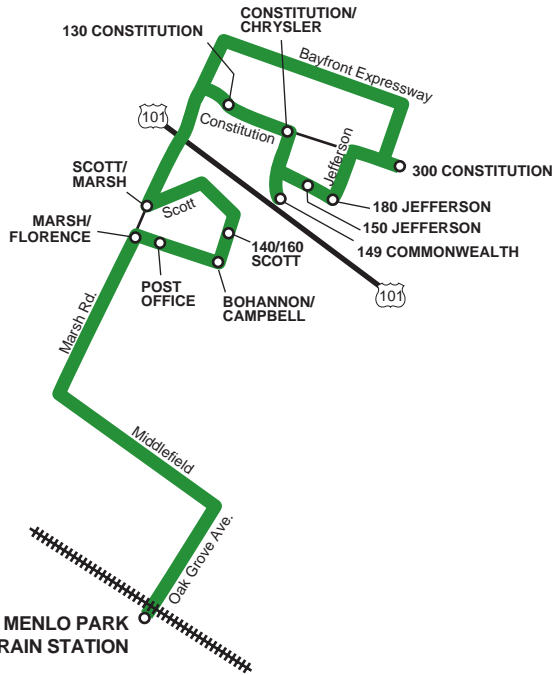

Marsh Road Shuttle

Menlo Park Caltrain Shuttle Marsh Road Area

Effective April 4, 2016

The Marsh Road shuttle is **FREE** and open to the general public.

For more information regarding Menlo Park's shuttle service, call the Transportation Division at 650.330.6770 or log onto www.menlopark.org

The Marsh Road shuttle is funded by the City of Menlo Park and through generous grants from the following agencies:

MORNING SCHEDULE

FROM: SAN FRANCISCO	206	210	220	230
Caltrain Arrives Menlo Park	6:50	7:28 7:38	8:28 8:38	9:28
Menlo Park Caltrain	6:56	7:55	8:56	9:35
Post Office	7:03	8:02	9:03	9:42
Bohannon Dr./Campbell	7:04	8:03	9:04	9:43
140/160 Scott	7:06	8:05	9:06	9:45
Scott/Marsh	7:07	8:06	9:07	9:46
130 Constitution	7:12	8:11	9:12	9:51
Constitution/Chrysler	7:12	8:11	9:12	9:51
149 Commonwealth	7:13	8:12	9:13	9:52
150 Jefferson	7:14	8:13	9:14	9:53
180 Jefferson	7:15	8:14	9:15	9:54
300 Constitution	7:16	8:15	9:16	9:55
Marsh Rd./Florence St.	7:19	8:18	9:19	9:58

TO: SAN JOSE	152	156	264	274
130 Constitution	2:21	3:27	4:52	5:52
Constitution/Chrysler	2:22	3:27	4:52	5:52
149 Commonwealth	2:23	3:28	4:53	5:53
150 Jefferson	2:24	3:29	4:54	5:54
180 Jefferson	2:24	3:30	4:55	5:55
300 Constitution	2:25	3:31	4:56	5:56
Scott/Marsh	2:36	3:37	5:01	6:01
140/160 Scott	2:37	3:38	5:02	6:02
Bohannon Dr./Campbell	2:38	3:40	5:04	6:04
Post Office	2:39	3:41	5:05	6:05
Marsh Rd./Florence St.	2:39	3:41	5:05	6:05
Menlo Park Caltrain	2:48	3:50	5:15	6:15
Caltrain Arrives Menlo Park	2:53	3:56	5:30 5:36	6:30 6:36