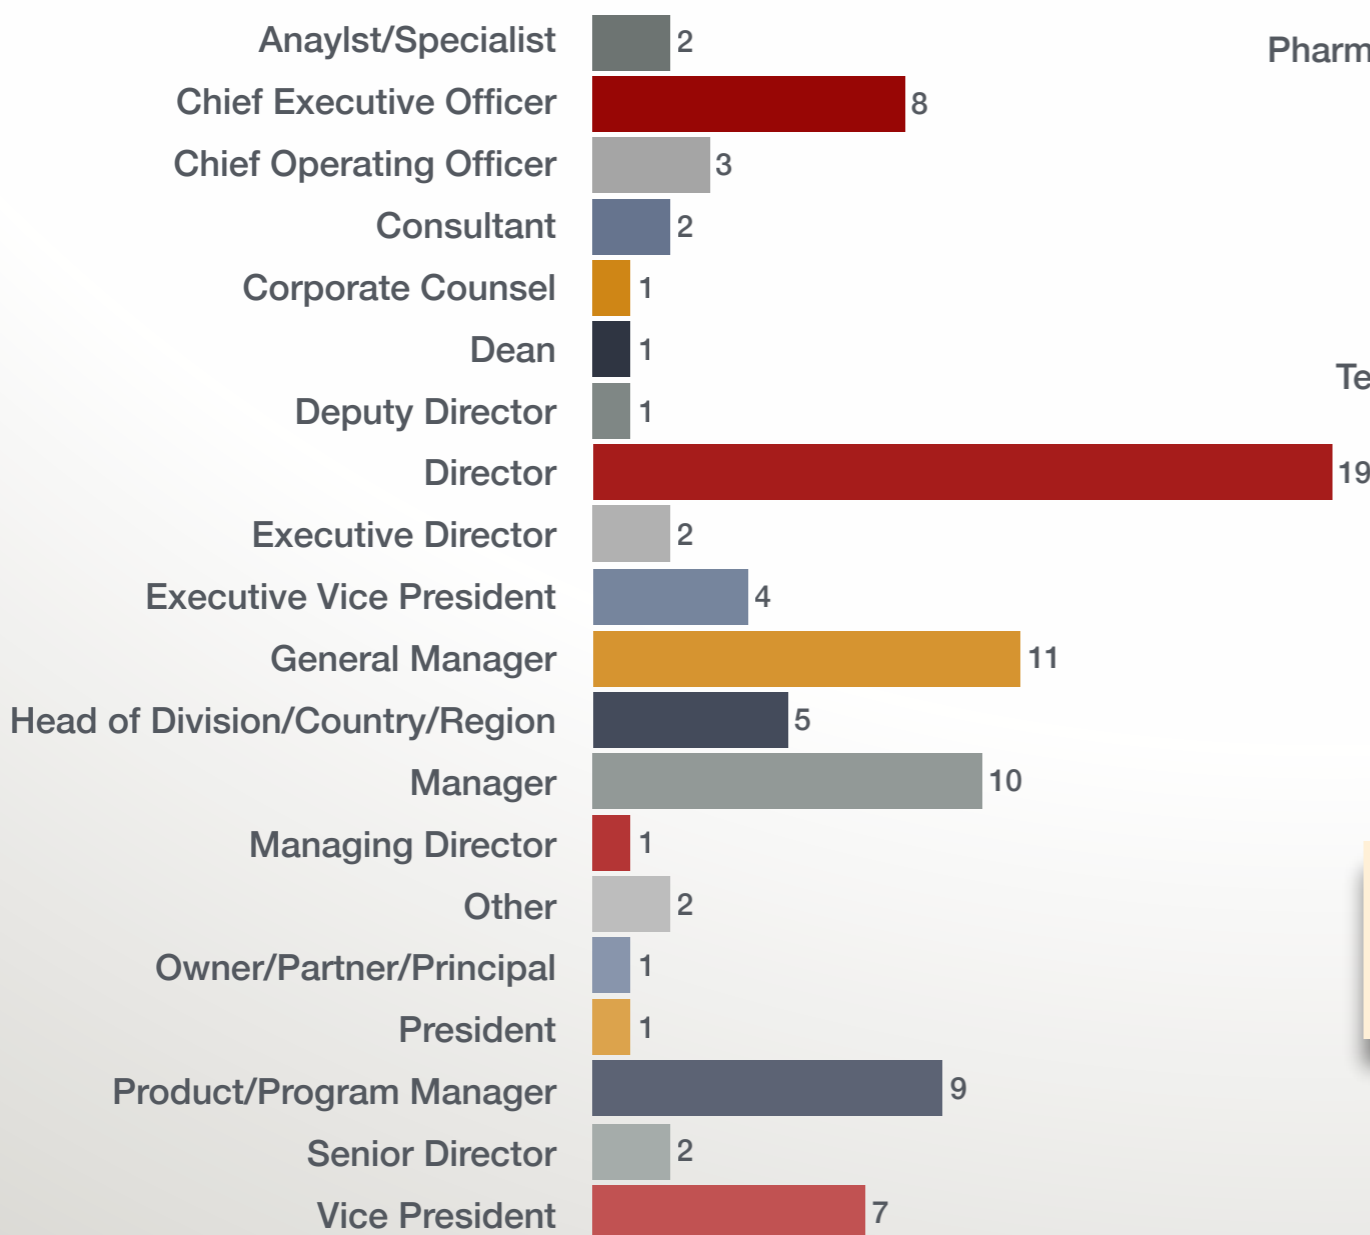

Stanford LEAD Explorer Class

30 Countries

92 Explorers

57% Hold a Masters Degree

9% Hold a PhD or Doctorate

29 42 65
Minimum Age Average Age Maximum Age

21
MBA

31
Masters

3
JD

1
MD

4
PhD

Female
36%

Male
64%

Management Function

Industries

Positions