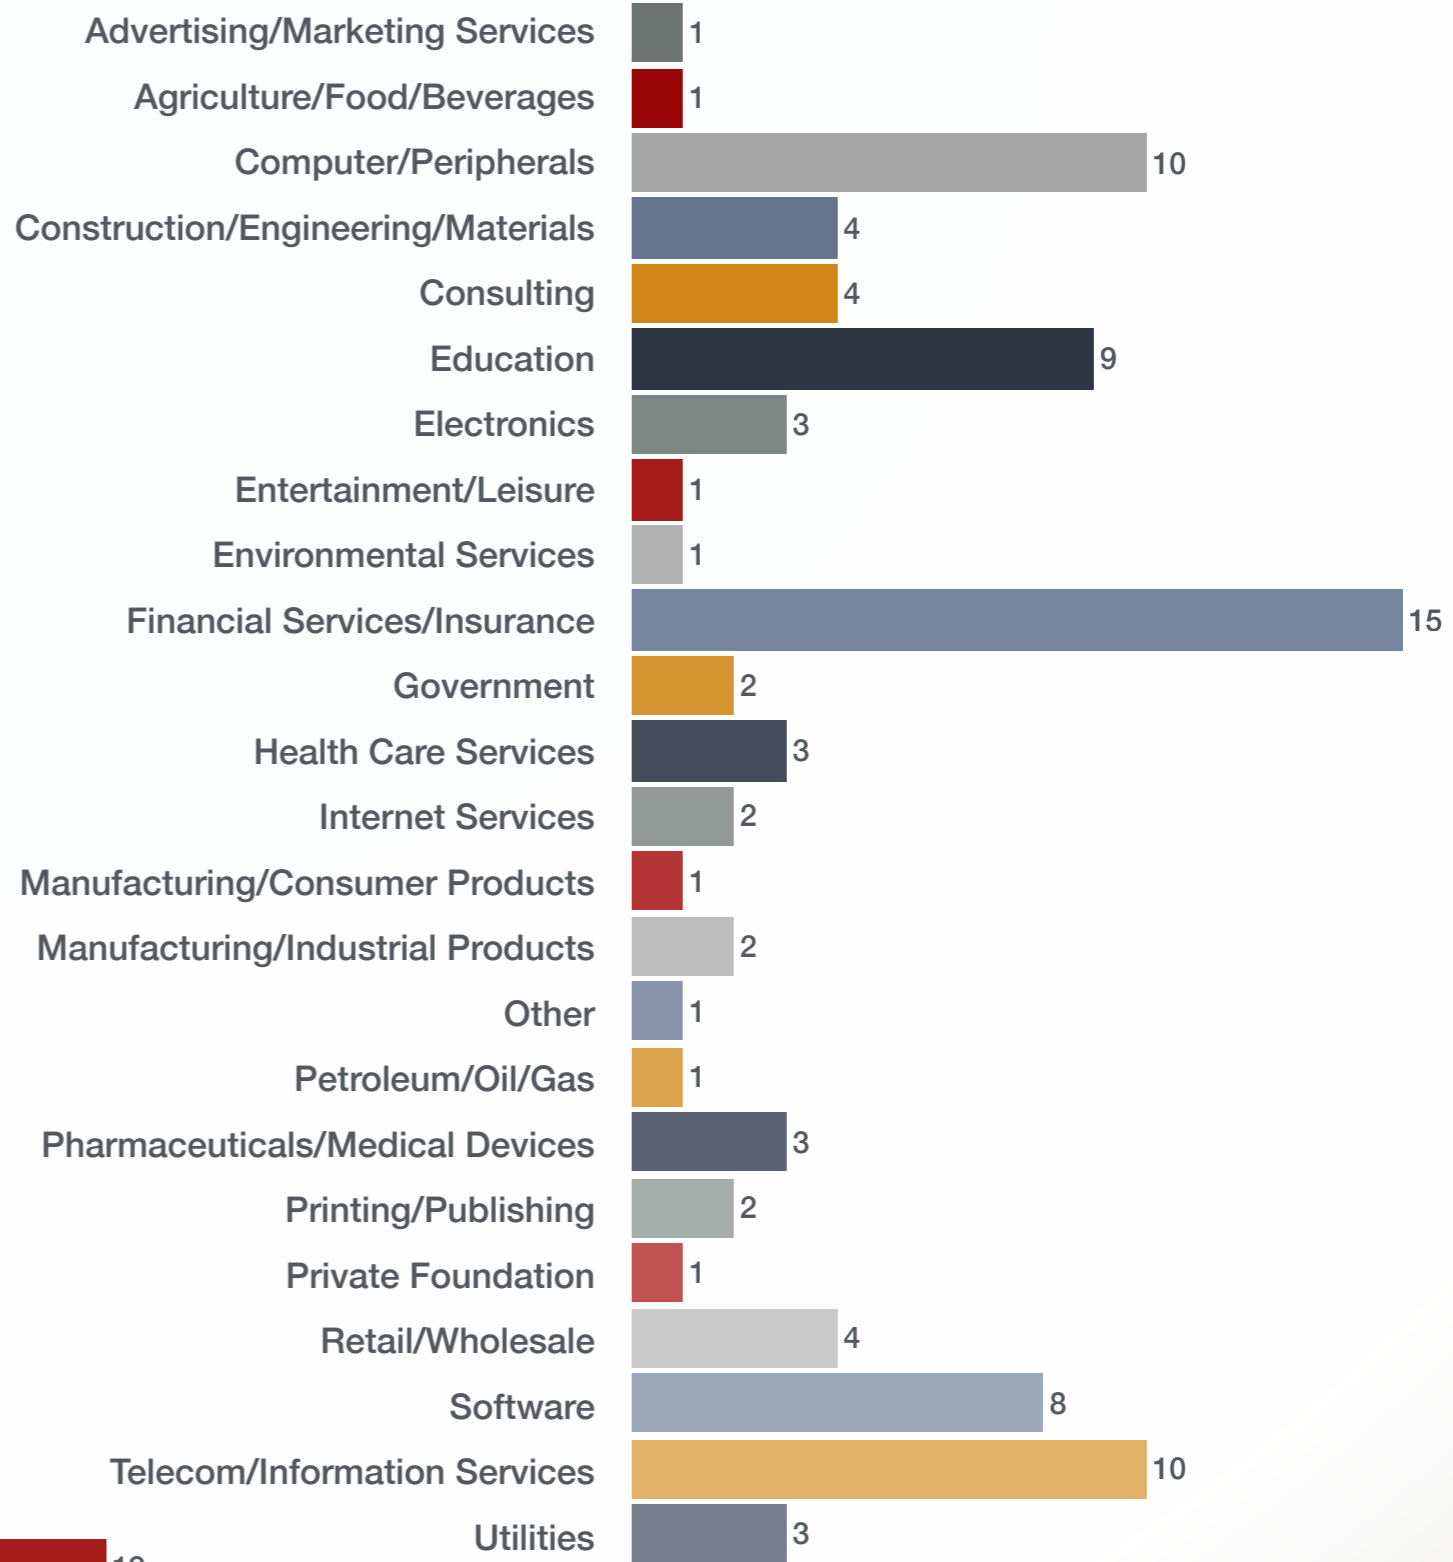

3
JD

1
MD

4
PhD

Female
36%

Male
64%

Management Function

Industries

Positions

79 Organizations