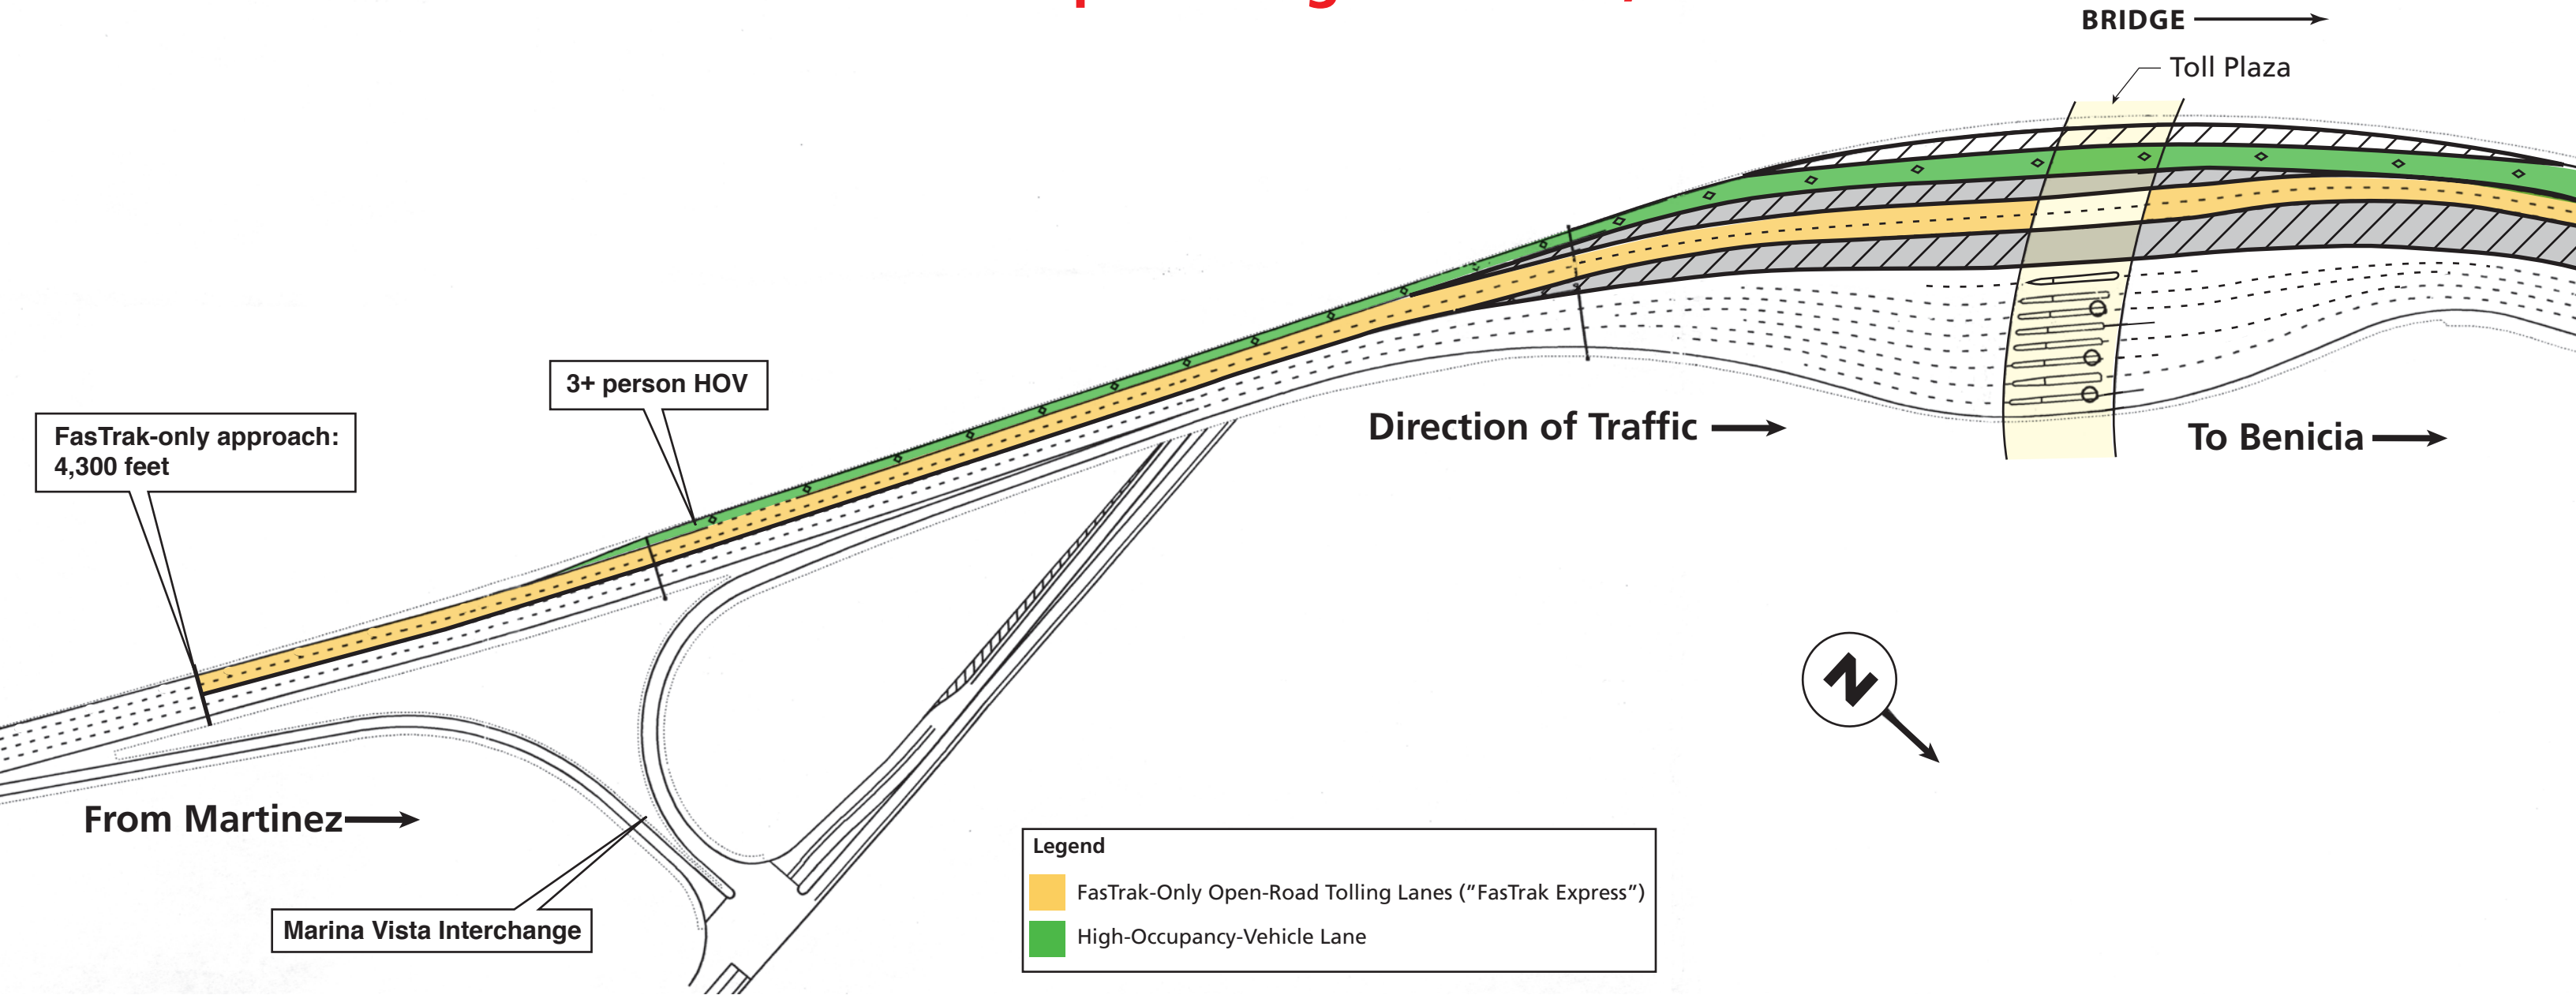

Benicia-Martinez Bridge Toll Plaza

STANDARD LANE CONFIGURATION

Noon to 8 p.m. August 4 – 10, 2012

Benicia-Martinez Bridge Toll Plaza

TEMPORARY LANE CONFIGURATION

8 p.m. to 12 Noon, August 4 – 9, 2012

8 p.m. to 11:59 p.m., August 10, 2012