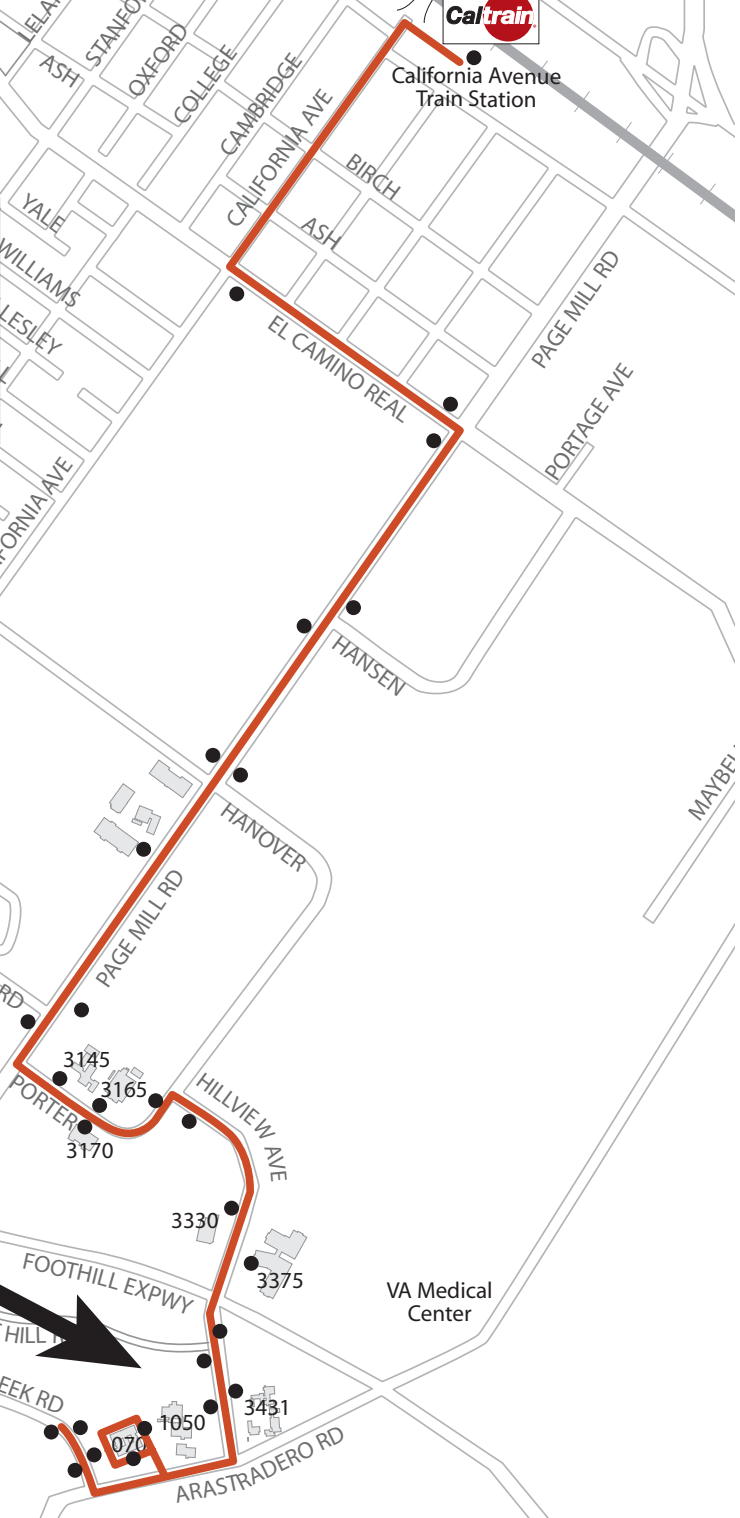

California Avenue Train Station

Bike/ped underpass

Cal Ave. - Deer Creek

INTERSTATE 280

VA Medical Center