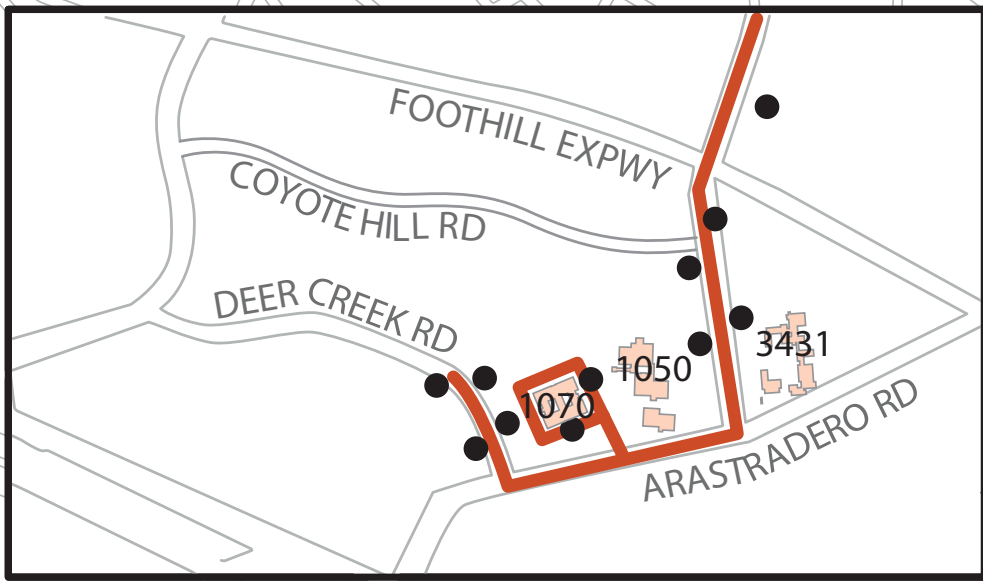

California Avenue Train Station

Bike/ped underpass

Cal Ave. - Deer Creek

INTERSTATE 280

VA Medical Center