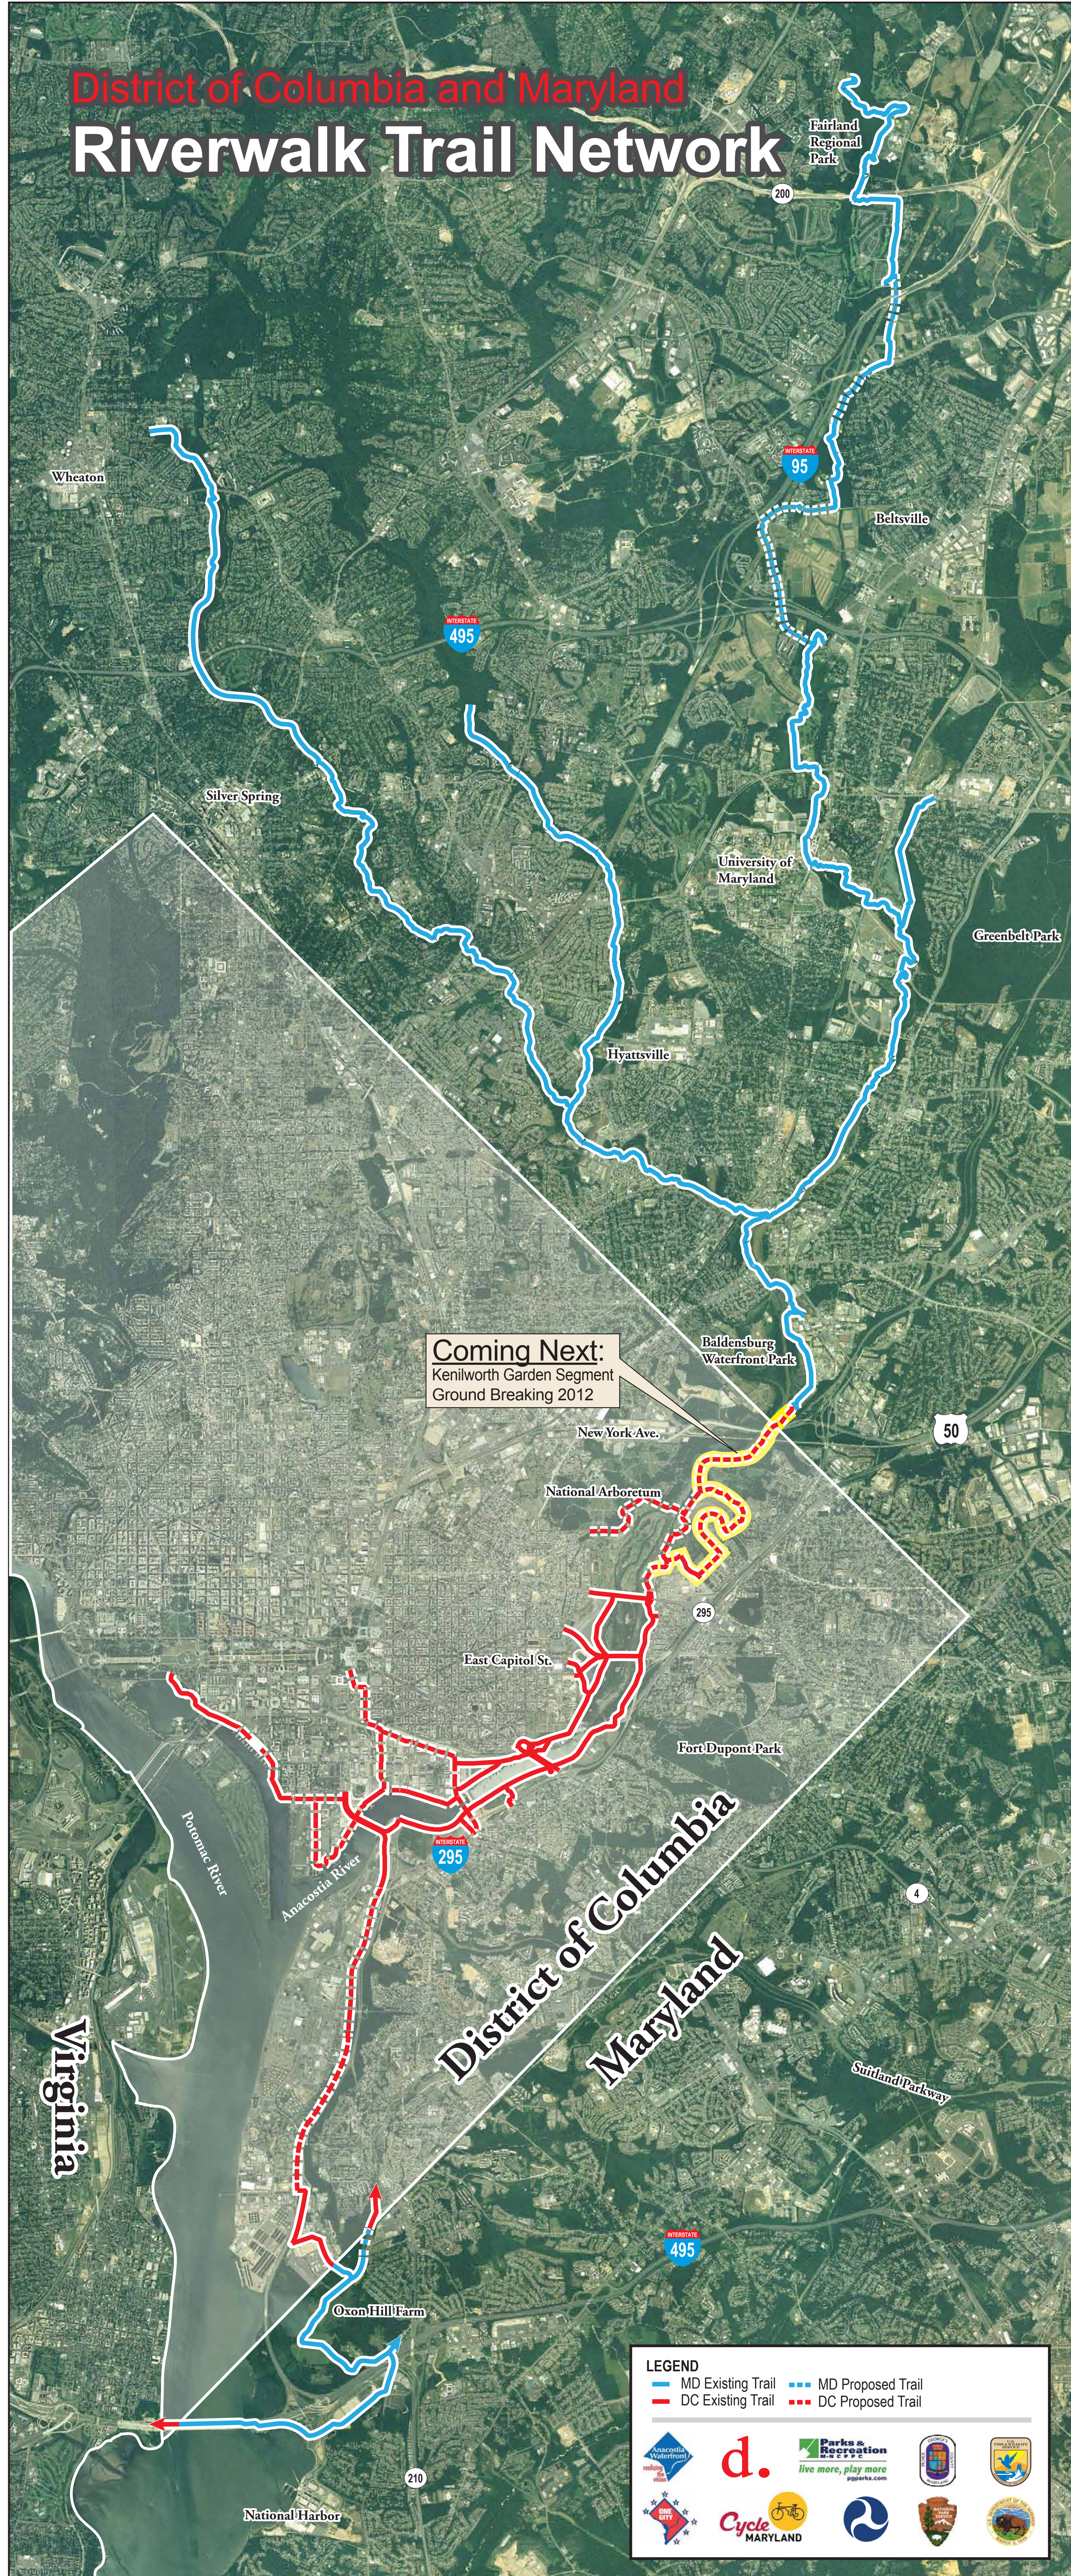

# District of Columbia and Maryland Riverwalk Trail Network

**Coming Next:**  
Kenilworth Garden Segment  
Ground Breaking 2012

**LEGEND**

- MD Existing Trail (Solid Blue Line)
- DC Existing Trail (Solid Red Line)
- MD Proposed Trail (Dashed Blue Line)
- DC Proposed Trail (Dashed Red Line)