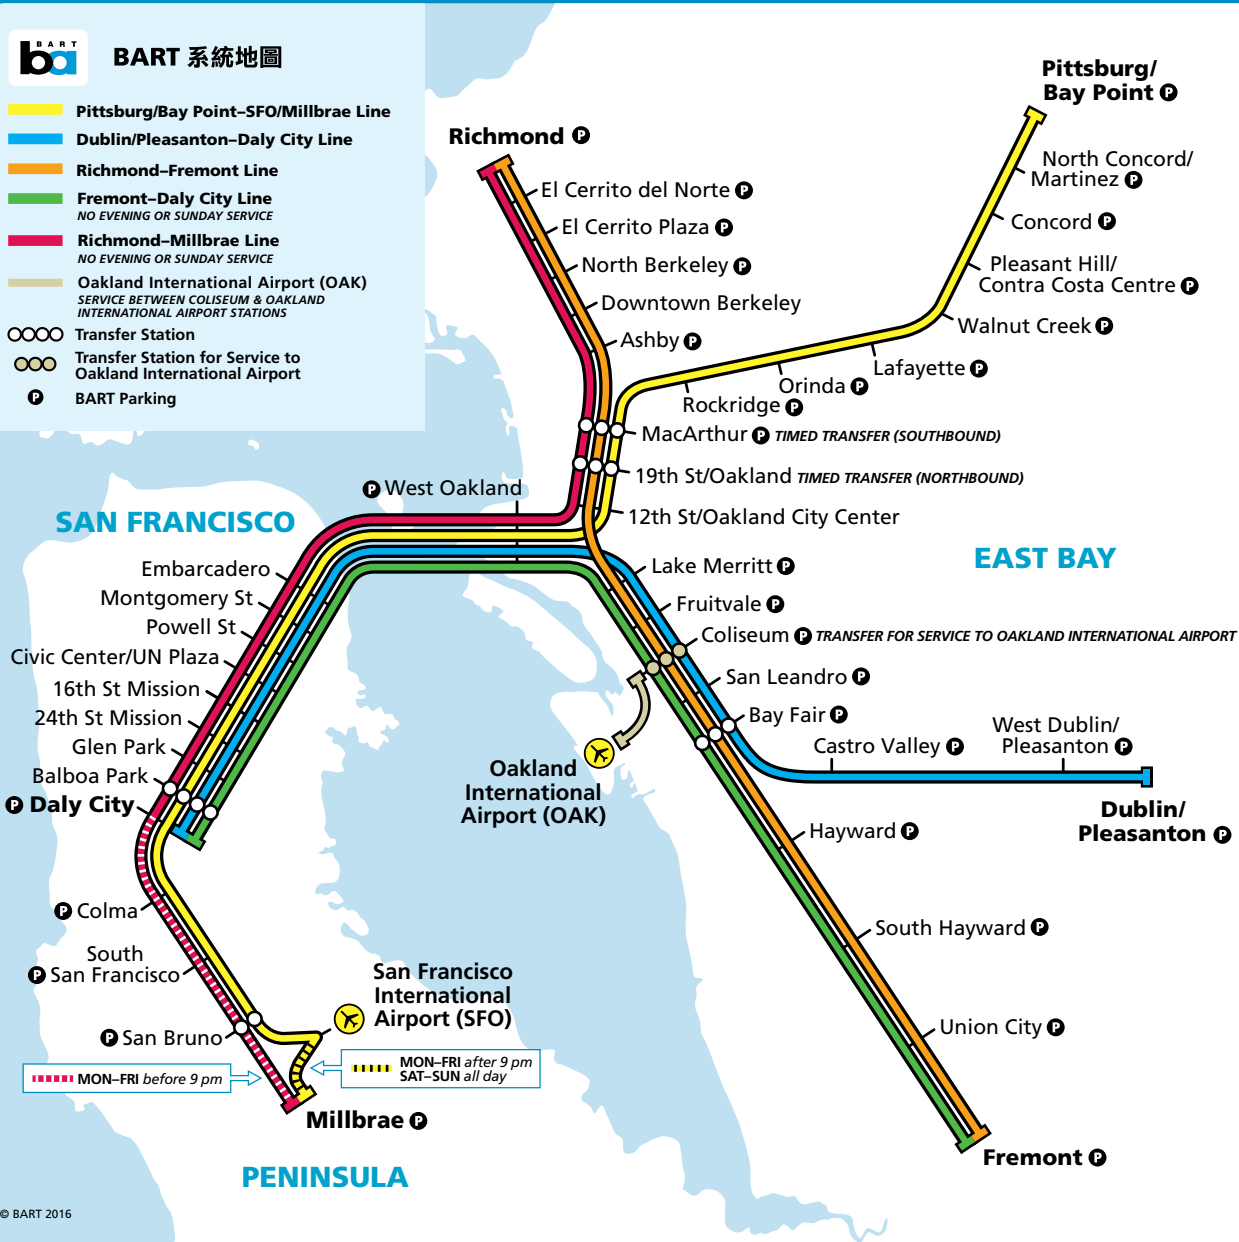

Chinese
Fares and
Schedules

Bay Area Rapid Transit District
P.O. Box 12688
Oakland, CA 94604-2688

搭乘 BART... 立即抵達目的地。

BART 系統地圖

- █ Pittsburg/Bay Point–SFO/Millbrae Line
- █ Dublin/Pleasanton–Daly City Line
- █ Richmond–Fremont Line
- █ Fremont–Daly City Line
NO EVENING OR SUNDAY SERVICE
- █ Richmond–Millbrae Line
NO EVENING OR SUNDAY SERVICE
- █ Oakland International Airport (OAK)
SERVICE BETWEEN COLISEUM & OAKLAND INTERNATIONAL AIRPORT STATIONS
- Transfer Station
- Transfer Station for Service to Oakland International Airport
- Ⓟ BART Parking