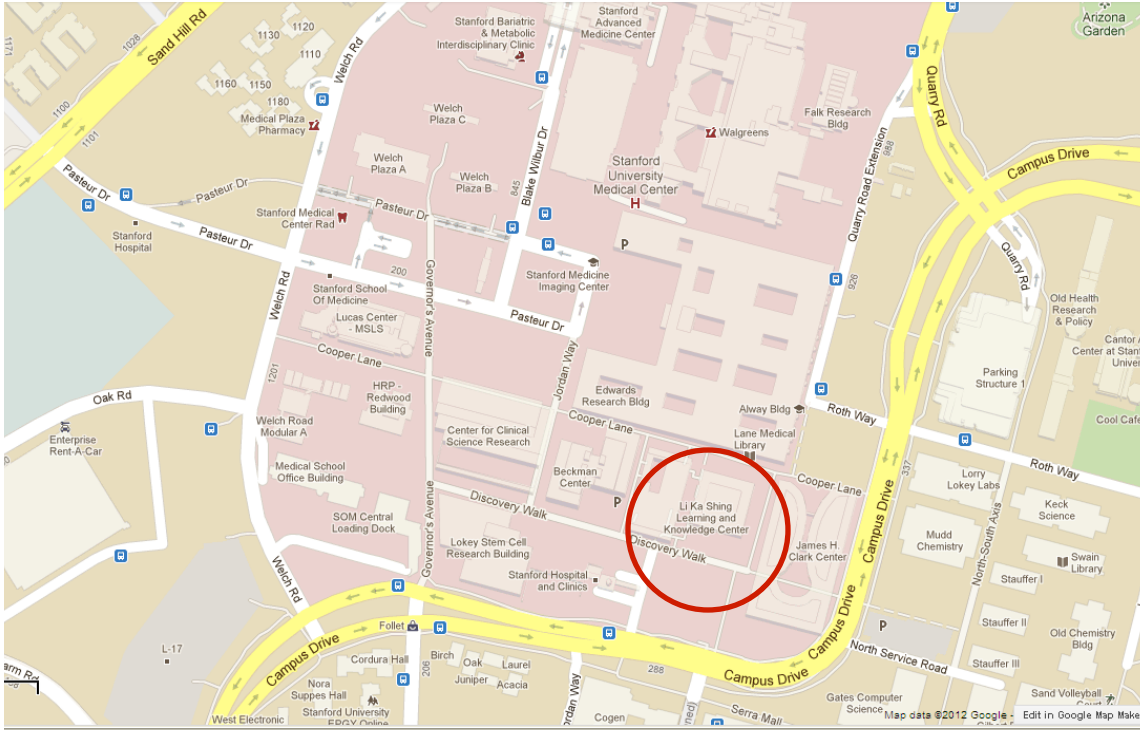

# Conference Center at the Li Ka Shing Center

 STANFORD SCHOOL OF MEDICINE

## MAP & DIRECTIONS 291 Campus Drive, Stanford, CA 94043

### From HWY 280-S

Take Exit 24 for E Sand Hill Road  
Merge onto Sand Hill Road  
Turn right on Stock Farm Road  
Turn left at Campus Drive  
Arrive at 291 Campus Drive on your left

### From HWY 101-S

Take Exit 403 for University Avenue  
Turn left at University Avenue  
Continue onto Palm Drive  
Turn right at Campus Drive  
Arrive at 291 Campus Drive on your right