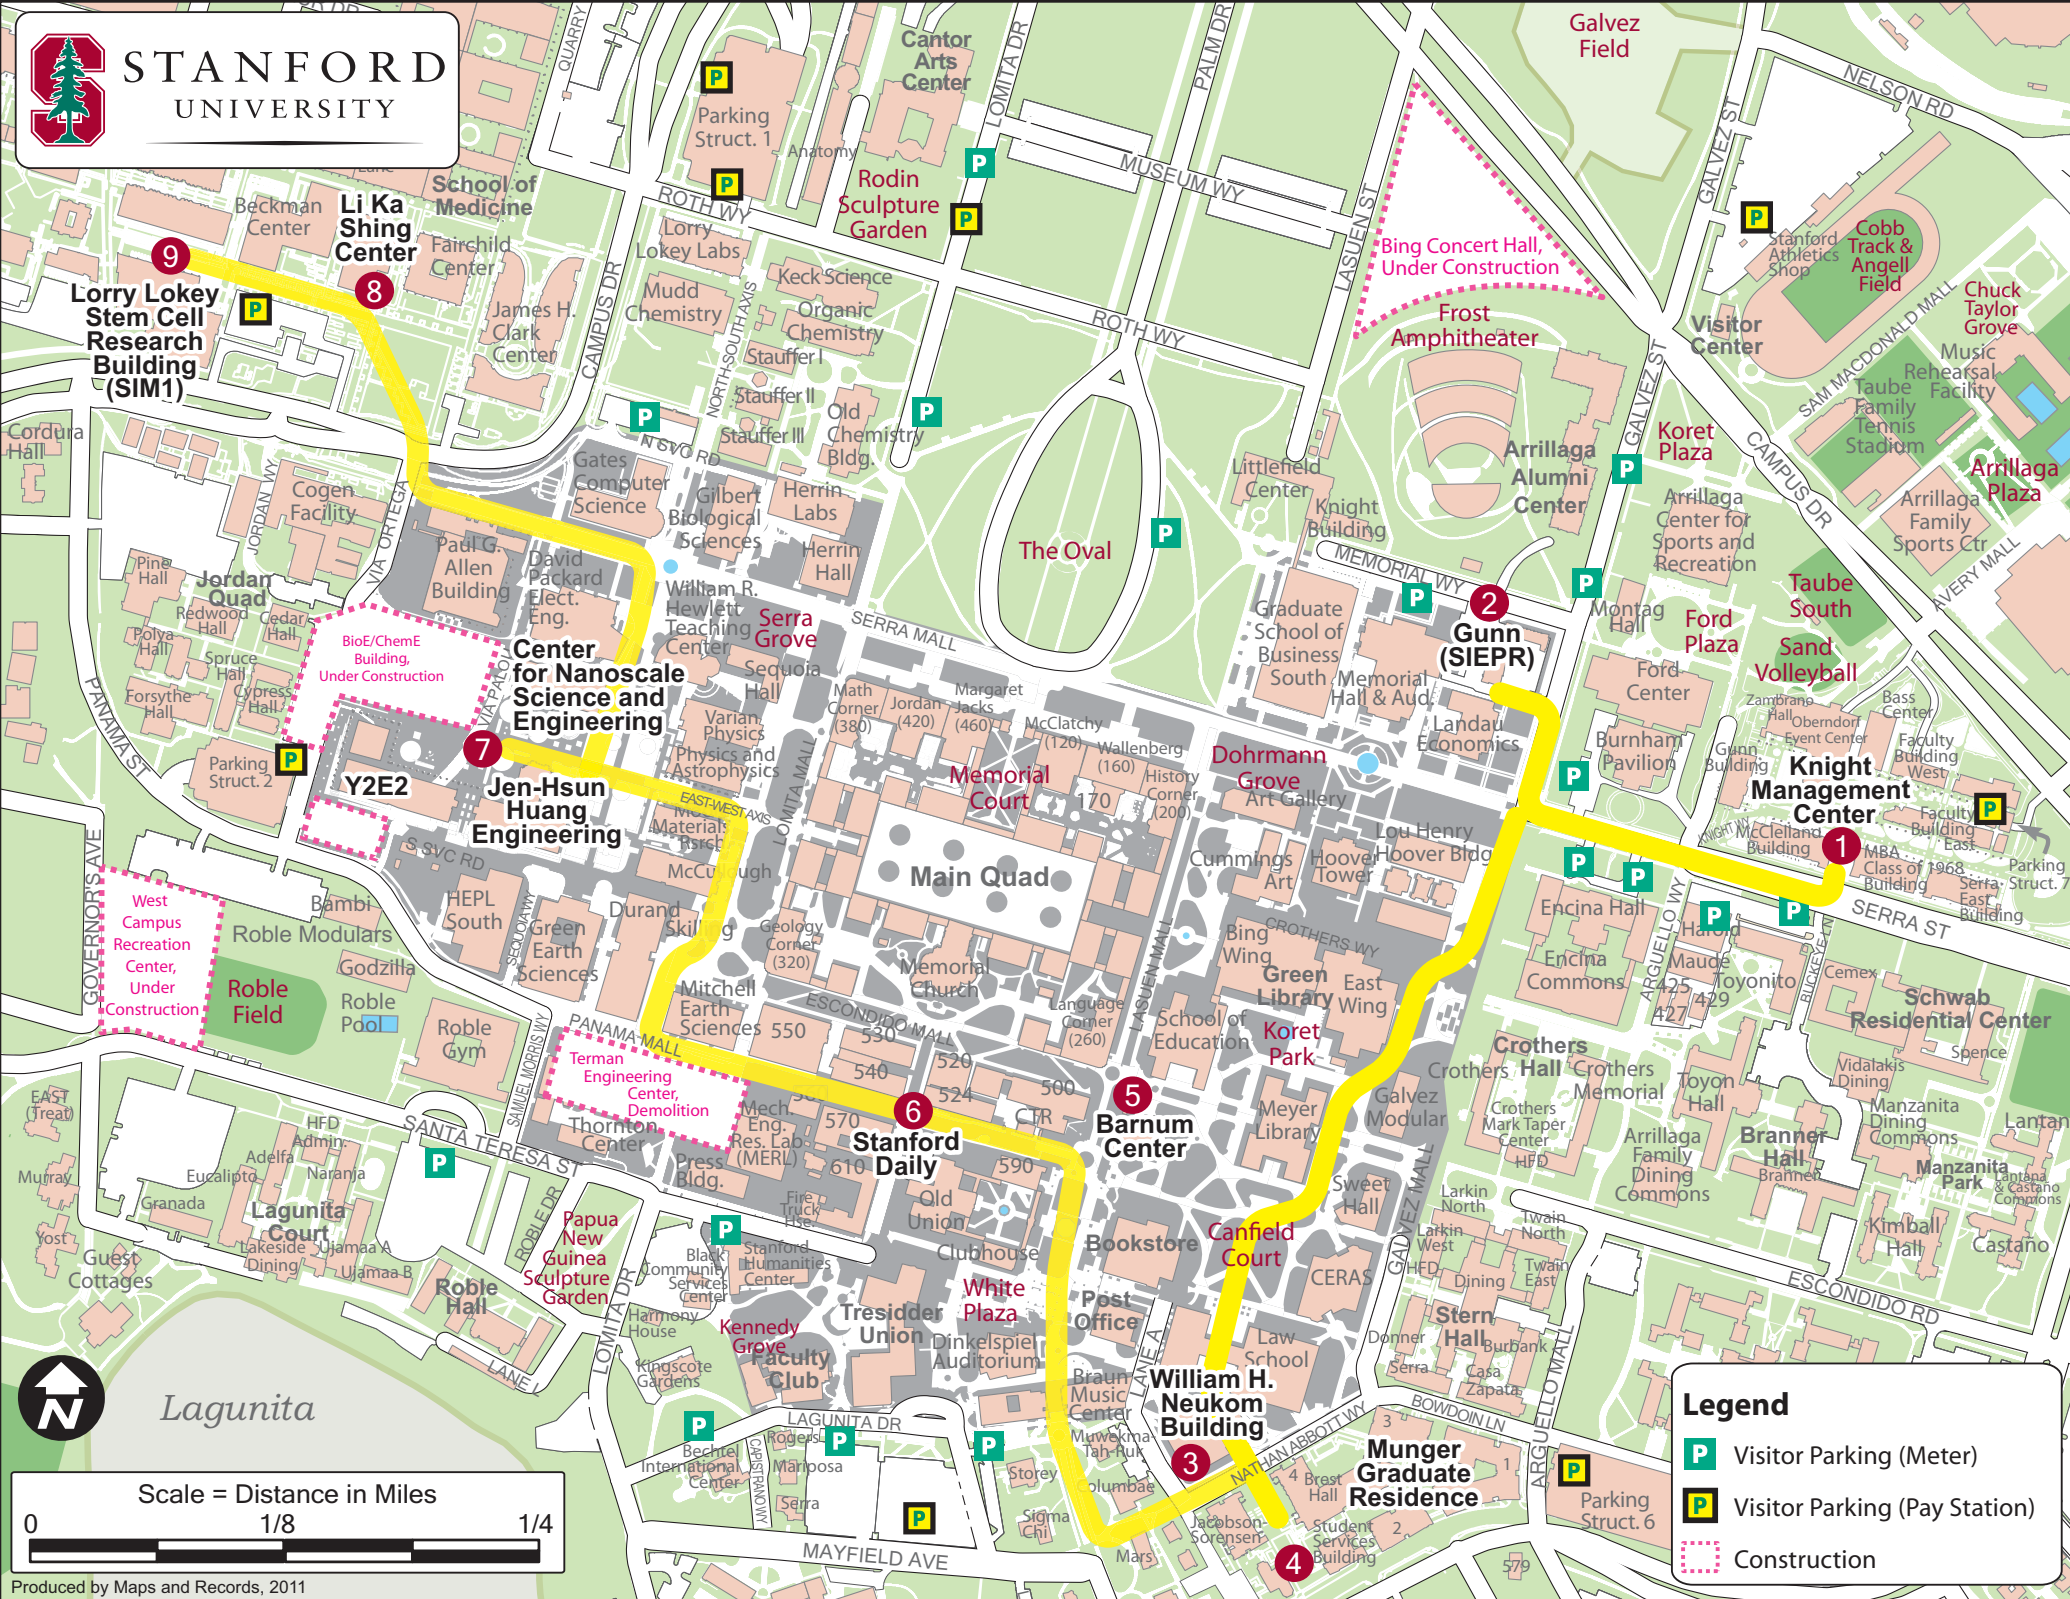

STANFORD UNIVERSITY

Produced by Maps and Records, 2011

Legend

- Visitor Parking (Meter)
- Visitor Parking (Pay Station)
- Construction