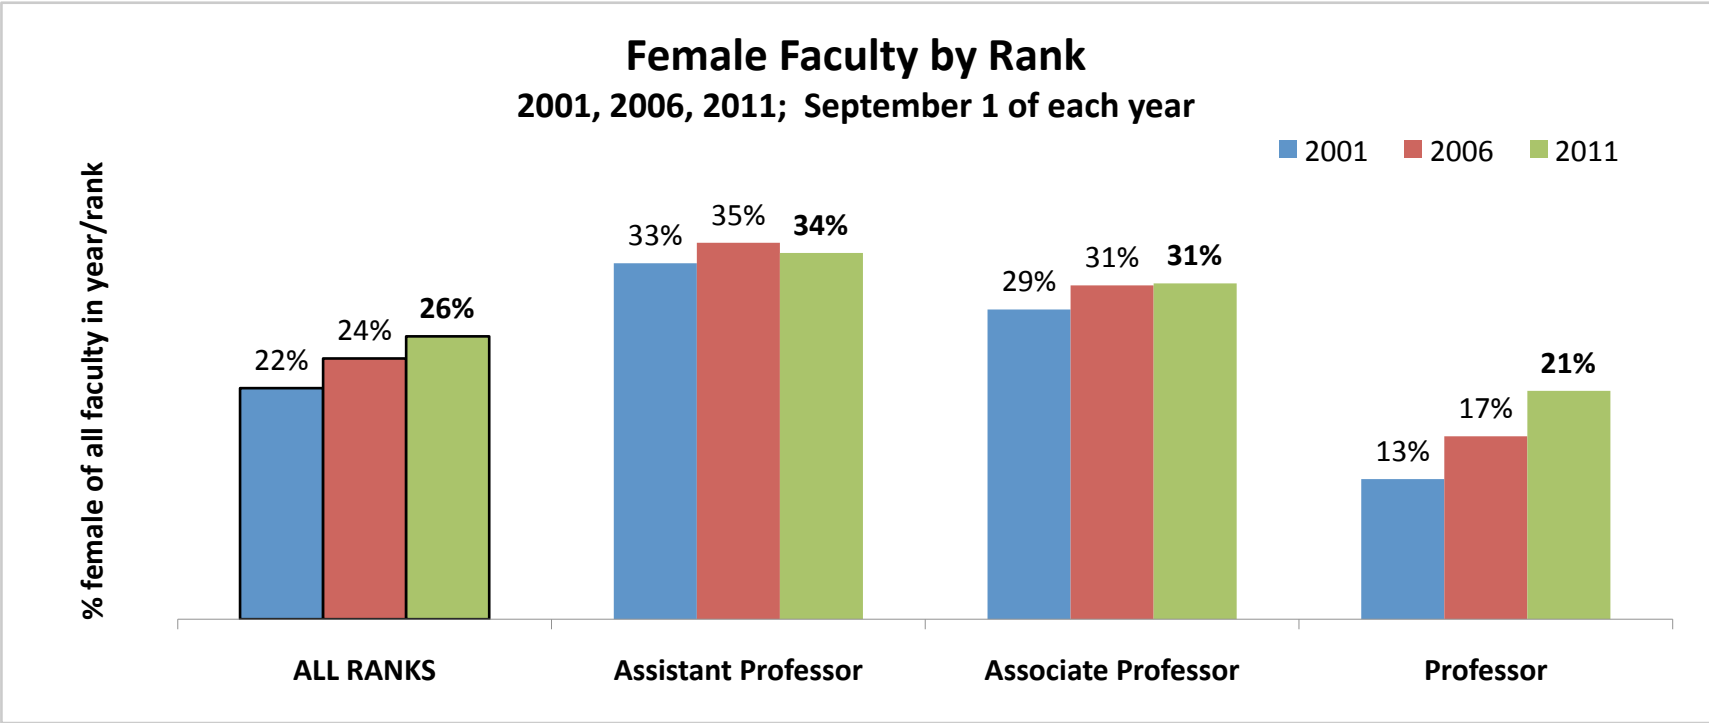

Female Faculty Representation

	ALL RANKS			Assistant Professor			Associate Professor			Professor		
	2001	2006	2011	2001	2006	2011	2001	2006	2011	2001	2006	2011
Women	366	439	510	150	146	140	95	122	134	119	169	231
TOTAL	1,699	1,806	1,934	452	416	410	329	392	428	911	991	1,085