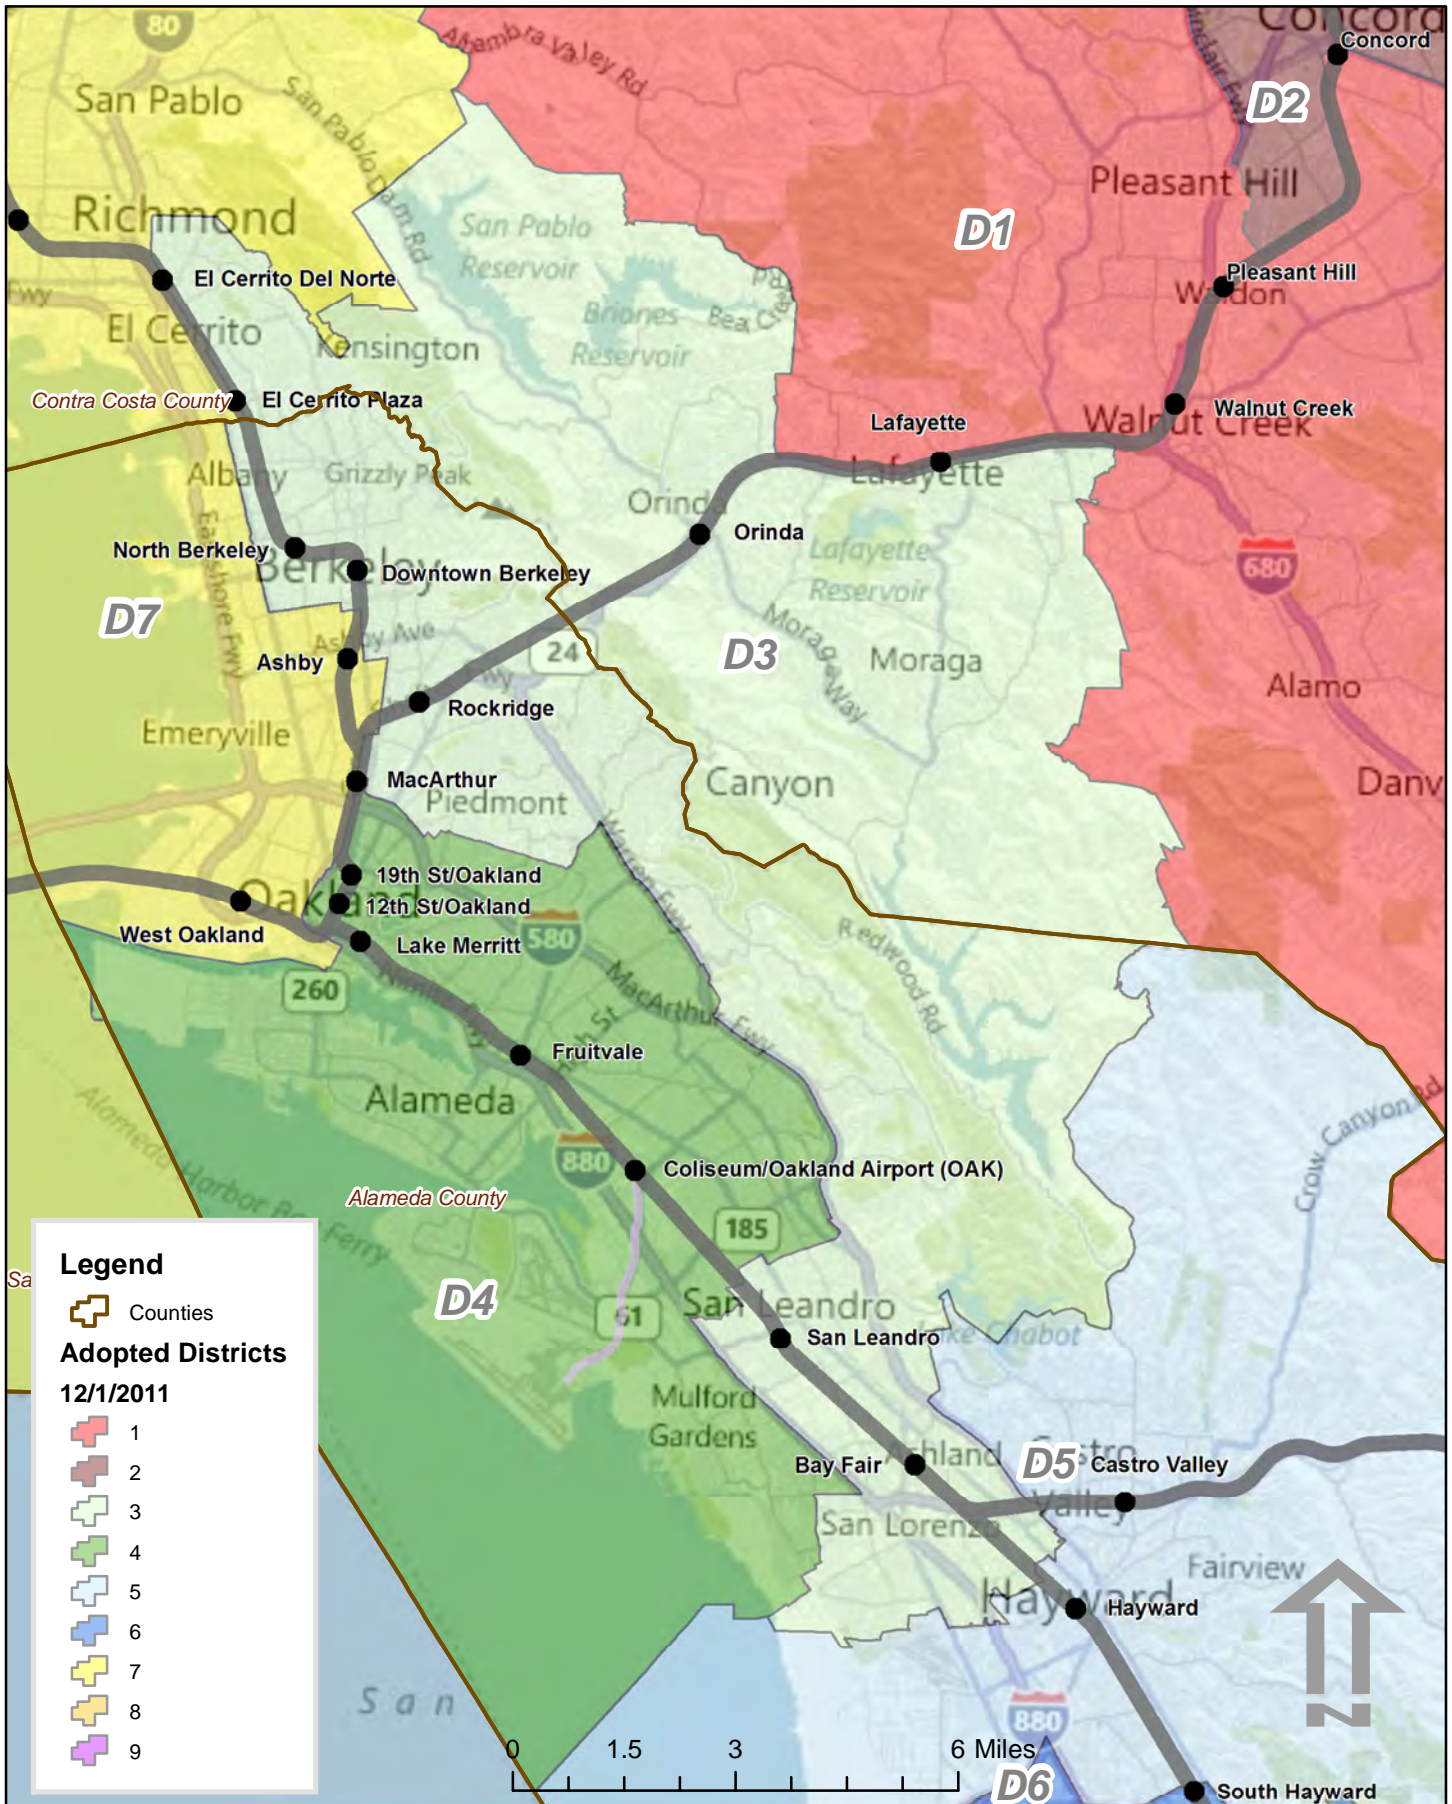

BART Director Election District 3 - 2011

Election Districts 12/1/2011

Map Date: 1/4/2012

Geographic Coordinate System Name: GCS North American 1983

Projected Coordinate System Name: NAD 1983 State Plane California III FIPS 0403 Feet

EGIS Data Provided by the BART Information Technology Department 300 Lakeside Dr. 11th Floor, Oakland, CA 94612