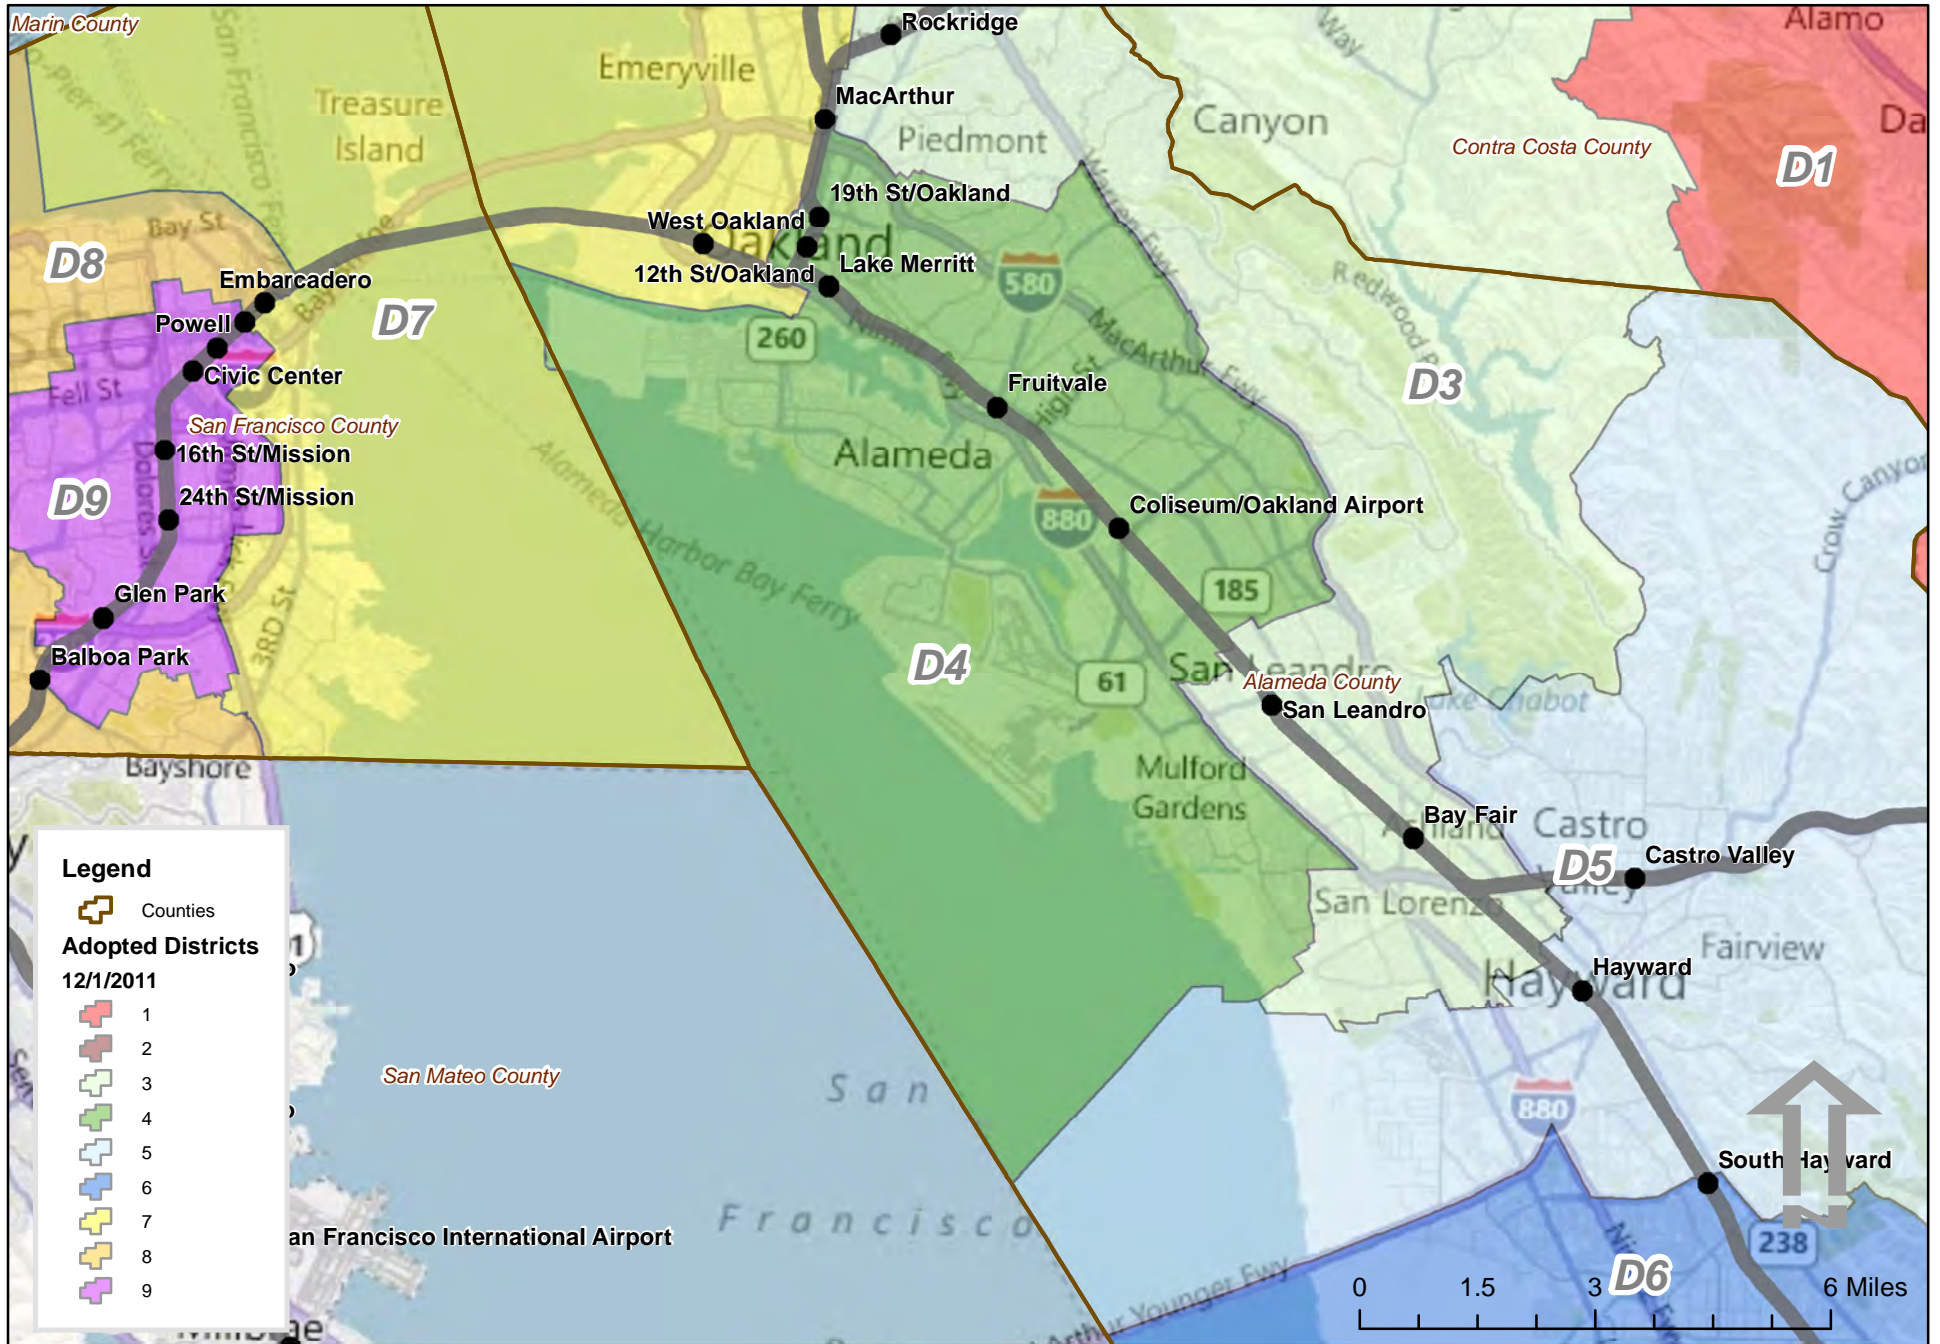

# BART Director Election District 4 - 2011

Election Districts 12/1/2011

Map Date: 1/4/2012

Geographic Coordinate System Name: GCS North American 1983

Projected Coordinate System Name: NAD 1983 State Plane California III FIPS 0403 Feet

EGIS Data Provided by the BART Information Technology Department 300 Lakeside Dr. 11th Floor, Oakland, CA 94612