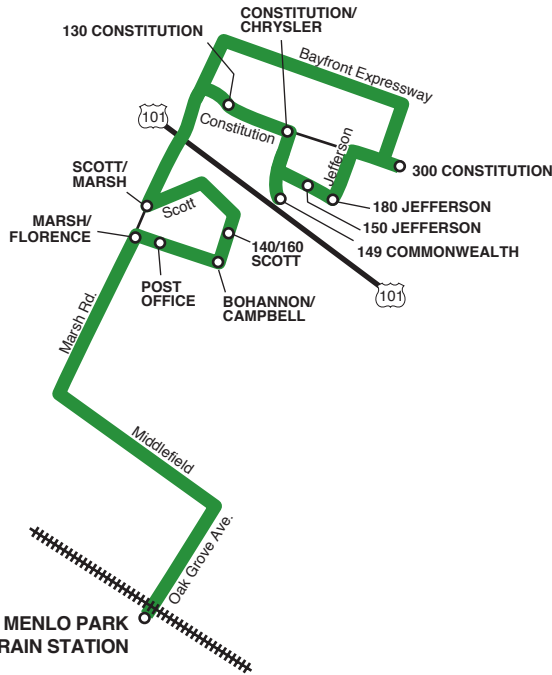

Marsh Road Shuttle

Menlo Park Caltrain Shuttle Marsh Road Area

Effective Oct. 5, 2014

The Marsh Road shuttle is **FREE** and open to the general public.

For more information regarding Menlo Park's shuttle service, call the Transportation Division at 650.330.6770 or log onto www.menlopark.org

The Marsh Road shuttle is funded by the City of Menlo Park and through generous grants from the following agencies:

MORNING SCHEDULE

FROM: SAN FRANCISCO	206	210	220	230
Caltrain Arrives Menlo Park	6:56	7:25 7:35	8:25 8:35	9:25
Menlo Park Caltrain	6:58	7:47	8:47	9:25
Post Office	7:05	7:54	8:54	9:31
Bohannon Dr./Campbell	7:06	7:55	8:55	9:32
140/160 Scott	7:08	7:57	8:57	9:34
Scott/Marsh	7:09	7:58	8:58	9:35
130 Constitution	7:14	8:03	9:03	9:40
Constitution/Chrysler	7:14	8:03	9:03	9:40
149 Commonwealth	7:15	8:04	9:04	9:41
150 Jefferson	7:16	8:05	9:05	9:42
180 Jefferson	7:17	8:06	9:06	9:43
300 Constitution	7:18	8:07	9:07	9:44
Marsh Rd./Florence St.	7:21	8:10	9:10	9:47

TO: SAN JOSE	152	156	264	274
130 Constitution	2:24	3:29	4:42	5:49
Constitution/Chrysler	2:25	3:29	4:42	5:49
149 Commonwealth	2:26	3:30	4:43	5:50
150 Jefferson	2:27	3:31	4:44	5:51
180 Jefferson	2:27	3:32	4:45	5:52
300 Constitution	2:28	3:33	4:46	5:53
Scott/Marsh	2:39	3:39	4:51	5:58
140/160 Scott	2:40	3:40	4:52	5:59
Bohannon Dr./Campbell	2:42	3:42	4:54	6:01
Post Office	2:43	3:43	4:55	6:02
Marsh Rd./Florence St.	2:43	3:43	4:55	6:02
Menlo Park Caltrain	2:52	3:52	5:05	6:12
Caltrain Arrives Menlo Park	3:02	4:02	5:30 5:36	6:30 6:36