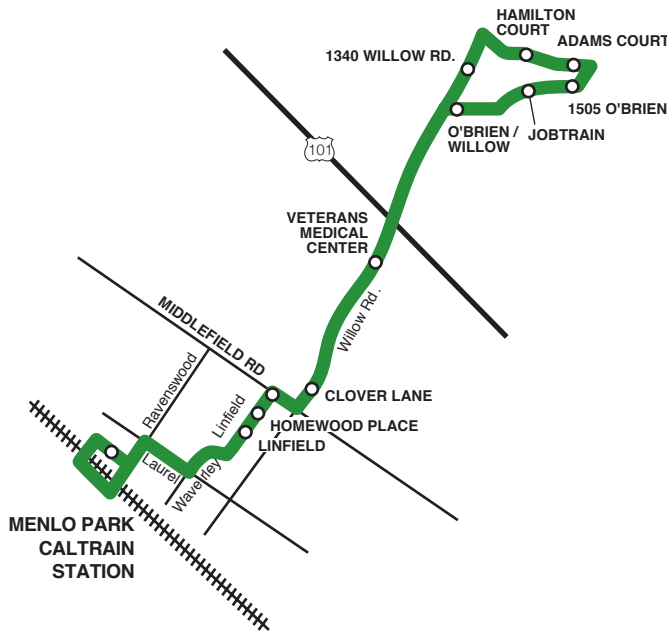

Willow Road Shuttle

Effective Oct. 5, 2014

Menlo Park Caltrain Shuttle to Willow Road Area

The Willow Road shuttle is **FREE** and open to the general public.

For more information regarding Menlo Park's shuttle service, call the Transportation Division at 650.330.6770 or log onto www.menlopark.org

The Willow Road shuttle is funded by the City of Menlo Park and through generous grants from the following agencies:

MORNING SCHEDULE

| FROM: SAN FRANCISCO | 210 | 220 |
|-----------------------------|------|------|
| | 312 | 322 |
| Caltrain Arrives Menlo Park | 7:25 | 8:25 |
| | 7:35 | 8:35 |
| SHUTTLE locations and times | | |
| Menlo Park Caltrain | 7:47 | 8:47 |
| Linfield Dr. | 7:50 | 8:50 |
| Homewood Place | 7:51 | 8:51 |
| Middlefield Rd. | 7:52 | 8:52 |
| Clover Lane | 7:53 | 8:53 |
| Veterans Medical Ctr. | 7:55 | 8:55 |
| O'Brien/Willow | 7:58 | 8:58 |
| JobTrain | 7:59 | 8:59 |
| 1505 O'Brien Dr. | 8:00 | 9:00 |
| Adams Court | 8:01 | 9:01 |
| Hamilton Court | 8:02 | 9:02 |

TO: SAN JOSE

SHUTTLE locations and times

| | | | | |
|-------------------------|------|------|------|------|
| 1340 Willow Rd. | 3:18 | — | — | — |
| Hamilton Court | 3:21 | 4:00 | 4:55 | 5:55 |
| Adams Court | 3:22 | 4:01 | 4:56 | 5:56 |
| 1505 O'Brien | 3:23 | 4:02 | 4:57 | 5:57 |
| JobTrain | 3:24 | 4:03 | 4:58 | 5:58 |
| O'Brien/Willow | 3:25 | 4:04 | 4:59 | 5:59 |
| Veterans Medical Center | 3:28 | 4:07 | 5:02 | 6:02 |
| Clover Lane | 3:31 | 4:10 | 5:05 | 6:05 |
| Middlefield Rd. | 3:32 | 4:11 | 5:06 | 6:06 |
| Homewood Place | 3:33 | 4:12 | 5:07 | 6:07 |
| Linfield Dr. | 3:34 | 4:13 | 5:08 | 6:08 |
| Menlo Park Caltrain | 3:38 | 4:18 | 5:15 | 6:15 |