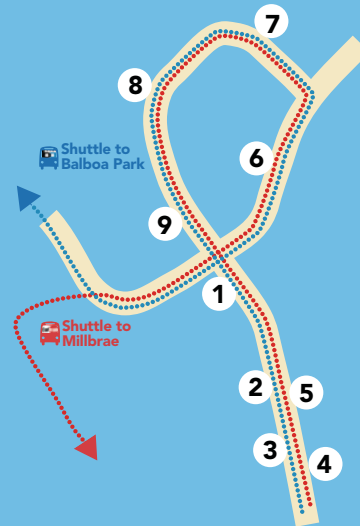

ARRIVALS at Sierra Point

1 Radisson Hotel	7:32	7:52	8:17	8:32	8:52	9:17	9:37
2 4000 Shoreline Ct	7:33	7:53	8:18	8:33	8:53	9:18	9:38
3 6000 Shoreline Ct	7:34	7:54	8:19	8:34	8:54	9:19	9:39
4 7000 Shoreline Ct	7:35	7:55	8:20	8:35	8:55	9:20	9:40
5 5000 Shoreline Ct	7:36	7:56	8:21	8:36	8:56	9:21	9:41
6 2000 SP/8000 Marina	7:37	7:57	8:22	8:37	8:57	9:22	9:42
7 7000 Marina	7:38	7:58	8:23	8:38	8:58	9:23	9:43
8 5000 Marina	7:39	7:59	8:24	8:39	8:59	9:24	9:44
9 1000 Marina	7:40	8:00	8:25	8:40	9:00	9:25	9:45

MILLBRAE TRANSIT CENTER (at Bus Bay #2) Morning Schedule

DEPARTURES from Millbrae Transit Center	7:32	8:11	8:38	9:11	9:39
---	------	------	------	------	------

ARRIVALS at Sierra Point

1 Radisson Hotel	7:42	8:21	8:48	9:21	9:49
2 4000 Shoreline Ct	7:43	8:22	8:49	9:22	9:50
3 6000 Shoreline Ct	7:44	8:23	8:50	9:23	9:51
4 7000 Shoreline Ct	7:45	8:24	8:51	9:24	9:52
5 5000 Shoreline Ct	7:46	8:25	8:52	9:25	9:53
6 2000 SP/8000 Marina	7:47	8:26	8:53	9:26	9:54
7 7000 Marina	7:48	8:27	8:54	9:27	9:55
8 5000 Marina	7:49	8:28	8:55	9:28	9:56
9 1000 Marina	7:50	8:29	8:56	9:29	9:57

HOW TO KEEP IN TOUCH

Call Dispatch: 650-333-0078
 Follow us on Twitter: @SierraPtShuttles
 Email: Tanforan.Dispatch@LoopTrans.com

SHUTTLE STOPS (Shuttle stops at all locations)

- 1 Radisson Hotel
5000 Shoreline Ct
- 2 4000 Shoreline Ct
- 3 6000 Shoreline Ct
- 4 7000 Shoreline Ct
- 5 5000 Shoreline Ct
- 6 2000 Sierra Pt Pkwy
8000 Marna Blvd
- 7 7000 Marina Blvd
- 8 5000 Marina Blvd
- 9 1000 Marina Blvd

DEPARTURES Sierra Point

1 Radisson Hotel	4:20	5:15	6:00	6:35
2 4000 Shoreline Ct	4:21	5:16	6:01	6:36
3 6000 Shoreline Ct	4:22	5:17	6:02	6:37
4 7000 Shoreline Ct	4:23	5:18	6:03	6:38
5 5000 Shoreline Ct	4:24	5:19	6:04	6:39
6 2000 SP/8000 Marina	4:25	5:20	6:05	6:40
7 7000 Marina	4:26	5:21	6:06	6:41
8 5000 Marina	4:27	5:22	6:07	6:42
9 1000 Marina	4:28	5:23	6:08	6:43