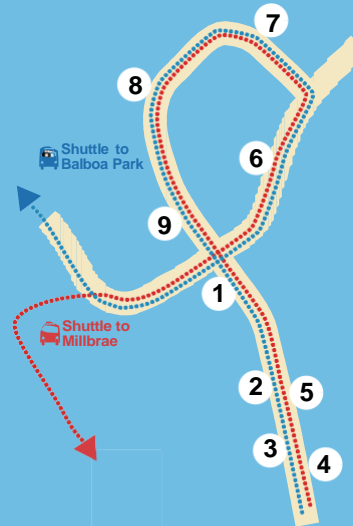

ARRIVALS at Sierra Point

1 Radisson Hotel	7:32	7:52	8:17	8:32	8:52	9:17	9:37
2 4000 Shoreline Ct	7:33	7:53	8:18	8:33	8:53	9:18	9:38
3 6000 Shoreline Ct	7:34	7:54	8:19	8:34	8:54	9:19	9:39
4 7000 Shoreline Ct	7:35	7:55	8:20	8:35	8:55	9:20	9:40
5 5000 Shoreline Ct	7:36	7:56	8:21	8:36	8:56	9:21	9:41
6 2000 SP/8000 Marina	7:37	7:57	8:22	8:37	8:57	9:22	9:42
7 7000 Marina	7:38	7:58	8:23	8:38	8:58	9:23	9:43
8 5000 Marina	7:39	7:59	8:24	8:39	8:59	9:24	9:44
9 1000 Marina	7:40	8:00	8:25	8:40	9:00	9:25	9:45

MILLBRAE TRANSIT CENTER (at Bus Bay #2) Morning Schedule

DEPARTURES from Millbrae Transit Center	7:32	8:11	8:38	9:11	9:39
---	------	------	------	------	------

ARRIVALS at Sierra Point

1 Radisson Hotel	7:42	8:21	8:48	9:21	9:49
2 4000 Shoreline Ct	7:43	8:22	8:49	9:22	9:50
3 6000 Shoreline Ct	7:44	8:23	8:50	9:23	9:51
4 7000 Shoreline Ct	7:45	8:24	8:51	9:24	9:52
5 5000 Shoreline Ct	7:46	8:25	8:52	9:25	9:53
6 2000 SP/8000 Marina	7:47	8:26	8:53	9:26	9:54
7 7000 Marina	7:48	8:27	8:54	9:27	9:55
8 5000 Marina	7:49	8:28	8:55	9:28	9:56
9 1000 Marina	7:50	8:29	8:56	9:29	9:57

HOW TO KEEP IN TOUCH

Call Dispatch: 650-333-0078
Follow us on Twitter: @Sierraptrider
Email:
Tanforan.Dispatch@LoopTrans.com

SHUTTLE STOPS (Shuttle stops at all locations)

- 1 Radisson Hotel
5000 Shoreline Ct
- 2 4000 Shoreline Ct
- 3 6000 Shoreline Ct
- 4 7000 Shoreline Ct
- 5 5000 Shoreline Ct
- 6 2000 Sierra Pt Pkwy
8000 Marna Blvd
- 7 7000 Marina Blvd
- 8 5000 Marina Blvd
- 9 1000 Marina Blvd

DEPARTURES Sierra Point				
----------------------------	--	--	--	--

1 Radisson Hotel	4:20	5:15	6:00	6:35
2 4000 Shoreline Ct	4:21	5:16	6:01	6:36
3 6000 Shoreline Ct	4:22	5:17	6:02	6:37
4 7000 Shoreline Ct	4:23	5:18	6:03	6:38
5 5000 Shoreline Ct	4:24	5:19	6:04	6:39
6 2000 SP/8000 Marina	4:25	5:20	6:05	6:40
7 7000 Marina	4:26	5:21	6:06	6:41
8 5000 Marina	4:27	5:22	6:07	6:42
9 1000 Marina	4:28	5:23	6:08	6:43