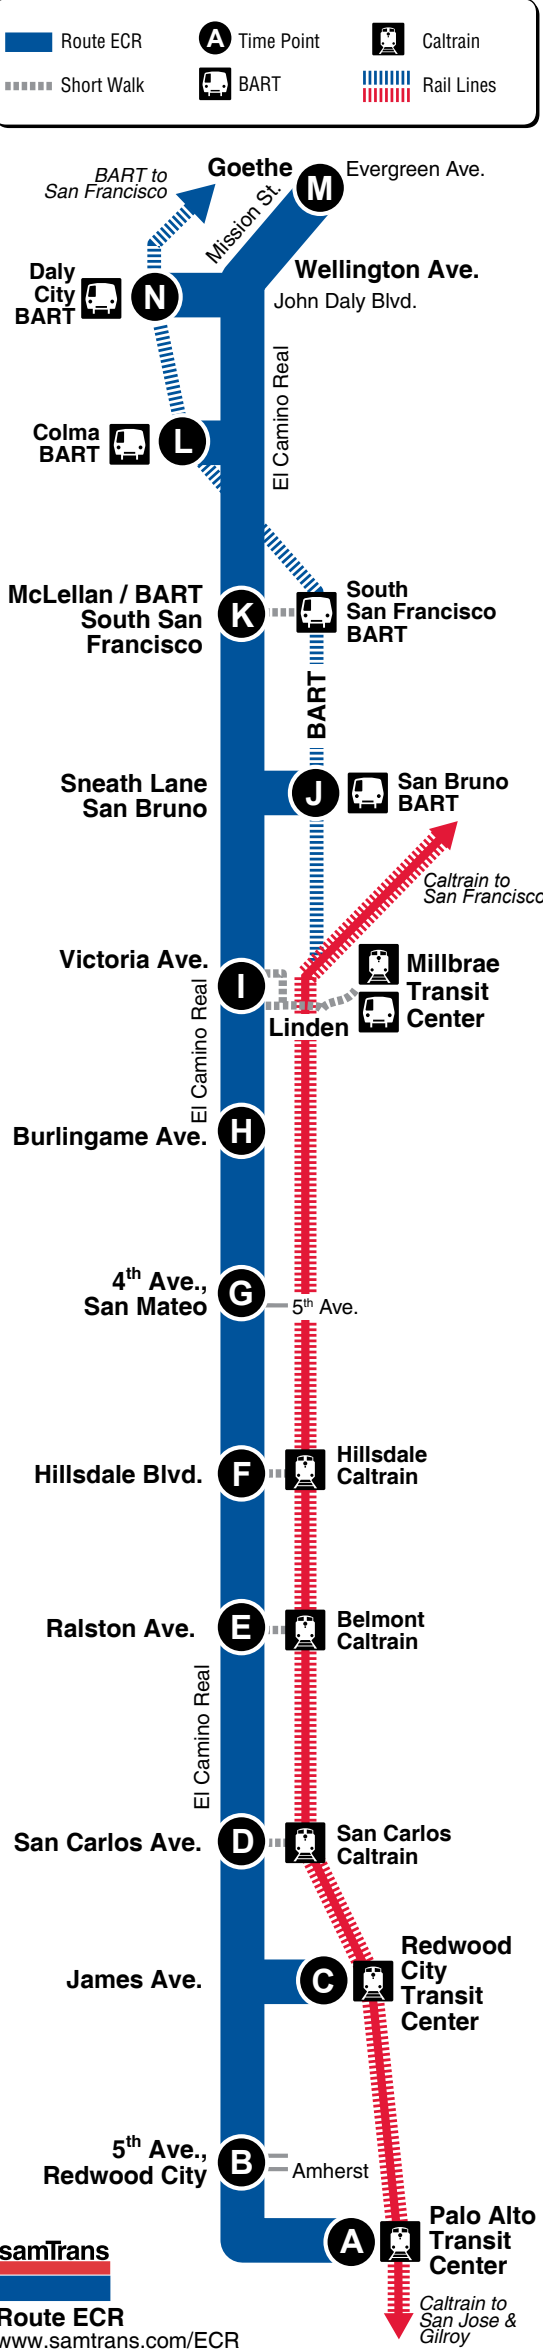

AM - light type. PM - bold type. Bus is not considered late until 5 minutes past scheduled time. Not all stops shown. Please call 1-800-660-4287 for other bus stops.

Route ECR Schematic Map

samTrans
Route ECR
www.samtrans.com/ECR

SOUTHBOUND Sundays to Palo Alto Transit Center

	N	M	L	K	J	I	H	G	F	E	D	C	B	A
-	-	-	-	-	-	-	-	-	-	-	-	-	-	-
5:11	5:19	5:28	5:32	5:43	5:56	6:05	6:12	6:20	6:25	6:28	6:37	6:43	6:55	
5:41	5:49	5:58	6:02	6:13	6:26	6:35	6:42	6:50	6:55	6:58	7:07	7:13	7:25	
6:05	6:13	6:23	6:28	6:41	6:55	7:05	7:12	7:23	7:28	7:32	7:44	7:51	8:03	
6:22	6:30	6:40	6:45	6:58	7:14	7:25	7:33	7:44	7:49	7:54	8:07	8:15	8:28	
6:42	6:50	7:00	7:05	7:18	7:34	7:45	7:54	8:05	8:10	8:15	8:28	8:36	8:49	
7:01	7:09	7:20	7:25	7:38	7:54	8:05	8:14	8:25	8:31	8:36	8:49	8:57	9:10	
7:19	7:28	7:39	7:45	7:58	8:14	8:25	8:34	8:45	8:51	8:56	9:09	9:17	9:30	
7:37	7:46	7:58	8:04	8:18	8:34	8:45	8:54	9:05	9:12	9:17	9:30	9:38	9:51	
7:57	8:06	8:18	8:24	8:38	8:54	9:05	9:14	9:25	9:32	9:37	9:51	9:59	10:12	
8:17	8:26	8:38	8:44	8:58	9:14	9:25	9:35	9:47	9:54	9:59	10:15	10:23	10:35	
8:36	8:45	8:57	9:03	9:17	9:33	9:45	9:55	10:08	10:15	10:20	10:37	10:46	10:58	
8:53	9:02	9:14	9:20	9:35	9:53	10:05	10:15	10:29	10:35	10:40	10:57	11:06	11:18	
9:13	9:22	9:34	9:40	9:55	10:13	10:25	10:36	10:50	10:56	11:01	11:18	11:28	11:41	
9:32	9:41	9:54	10:00	10:15	10:33	10:45	10:56	11:10	11:16	11:21	11:38	11:48	12:01	
9:51	10:00	10:14	10:20	10:35	10:53	11:05	11:16	11:30	11:36	11:41	11:58	12:08	12:21	
10:09	10:18	10:32	10:39	10:55	11:13	11:25	11:36	11:51	11:57	12:02	12:19	12:29	12:42	
10