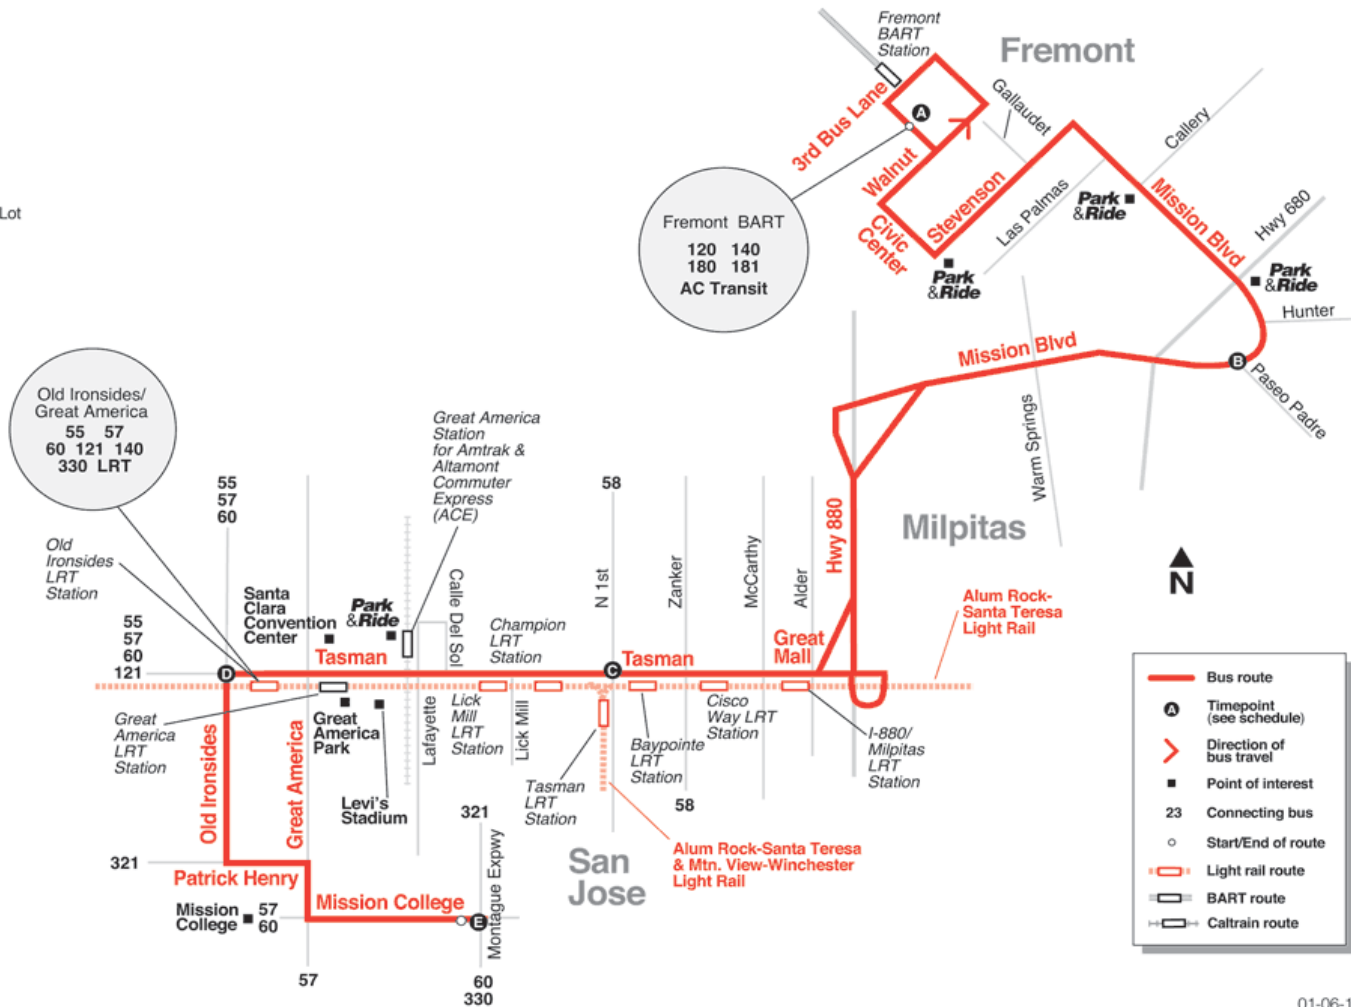

140 Fremont BART to Mission College & Montague Expwy.

Route Map

140

Northbound Stops Observed:

- All Express stops in industrial area
- Mission & Warm Springs
- **B** Mission & Paseo Padre
- Mission & Hunter Ln.
- Mission & Hwy. 680
- Mission & Callery Park & Ride Lot
- Mission & Las Palmas
- Stevenson & Gallaudet
- Civic Center & Stevenson Park & Ride Lot
- **A** Fremont BART

Southbound Stops Observed:

- **A** Fremont BART
- Civic Center & Walnut
- Stevenson & Gallaudet
- Mission & Las Palmas
- Mission & Callery Park & Ride Lot
- Mission & Hwy. 680
- Mission & Hunter Ln.
- Mission & Paseo Padre
- Mission & Warm Springs
- All Express stops in industrial area