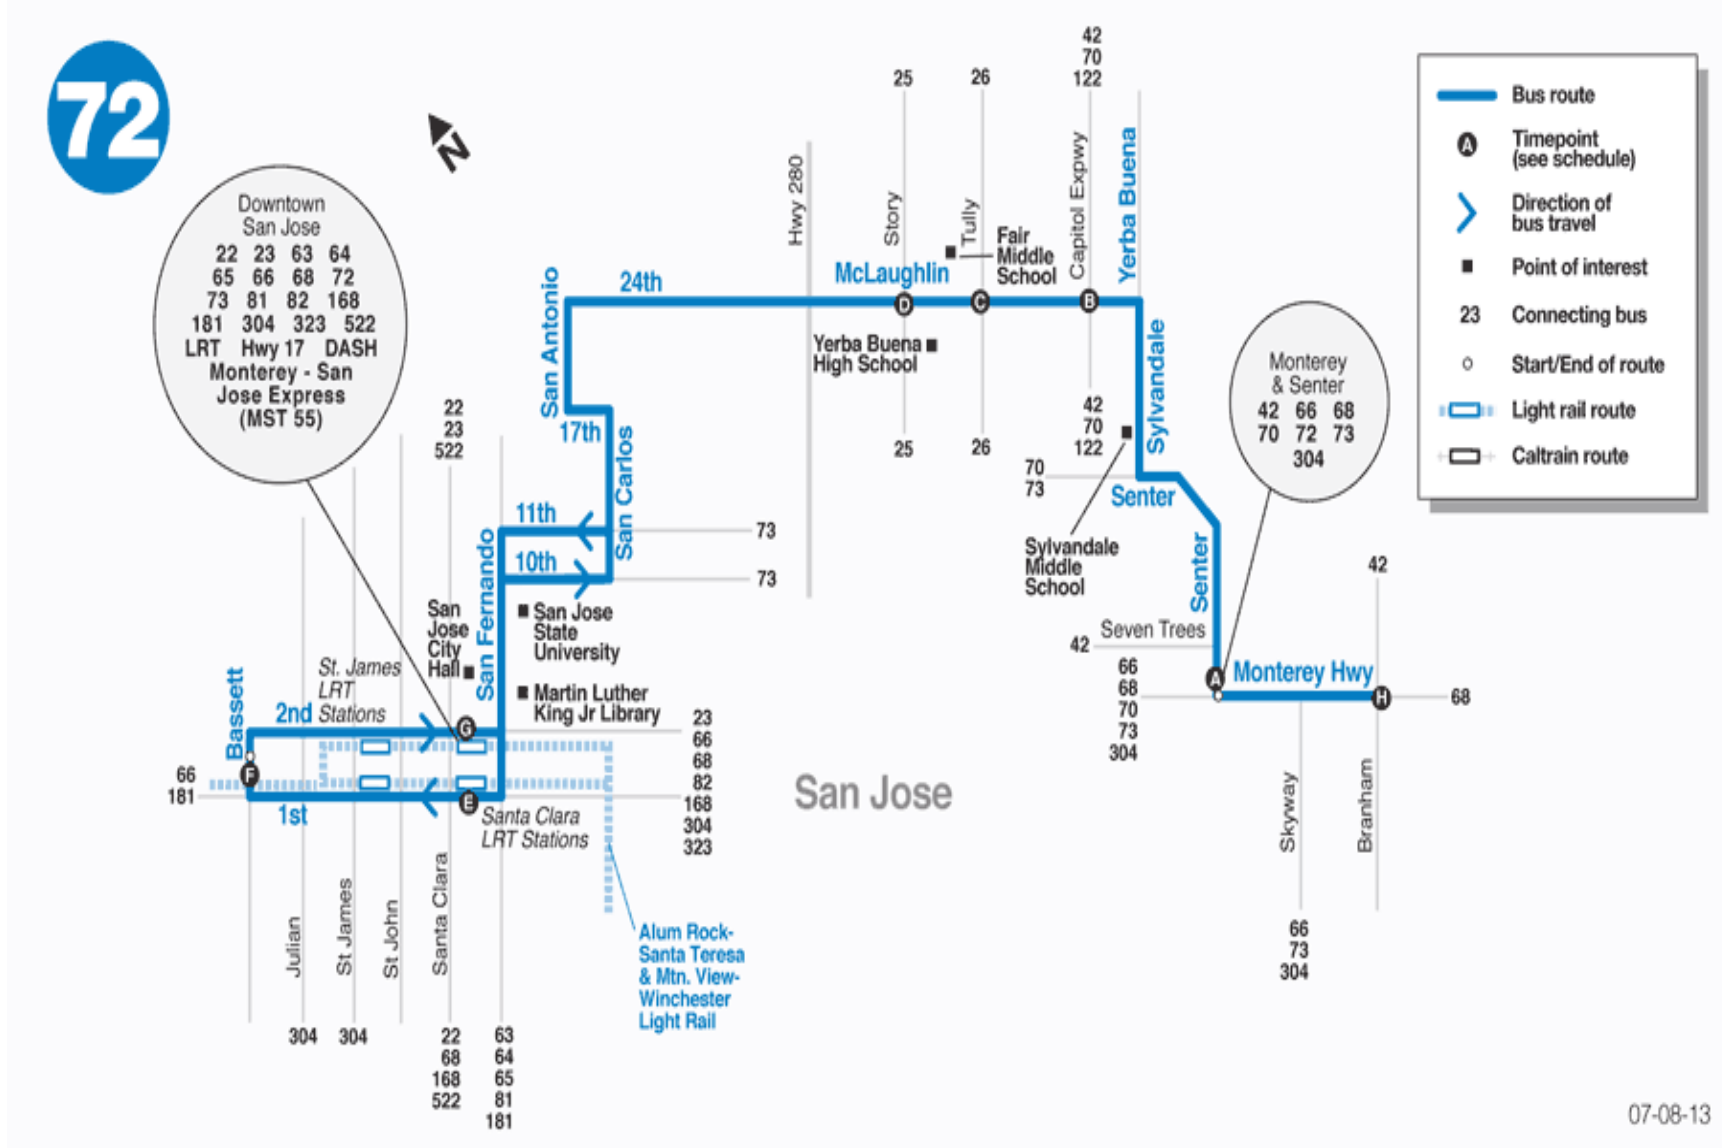

72 Senter & Monterey to Downtown San Jose

Route Map