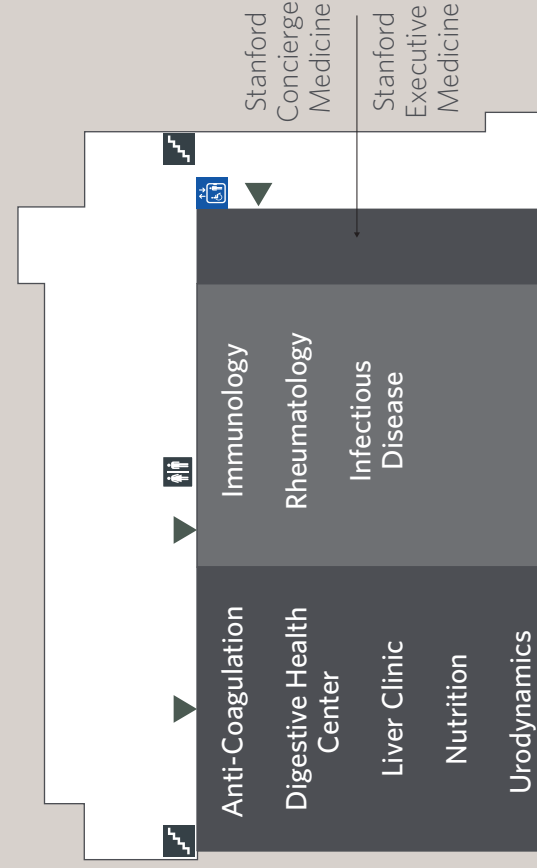

### Level 2

- Anti-coagulation
- Digestive Health
- Immunology
- Liver Clinic
- Nutrition
- Rheumatology
- Urodynamics

### Level 1

- Boutique
- Conference W084
- Information Desk
- Lab
- Registration Desk
- Women's Cancer Center

### Ground Level

- Cyber Knife
- Bariatric & Metabolic
- Interdisciplinary Clinic
- Digestive Health Care
- Gynecology
- Gynecological Specialties
- Metabolic
- Liver Clinic
- Radiology

### CAMPUS MAP

Level 3

Level 2

Level 1

Ground Level