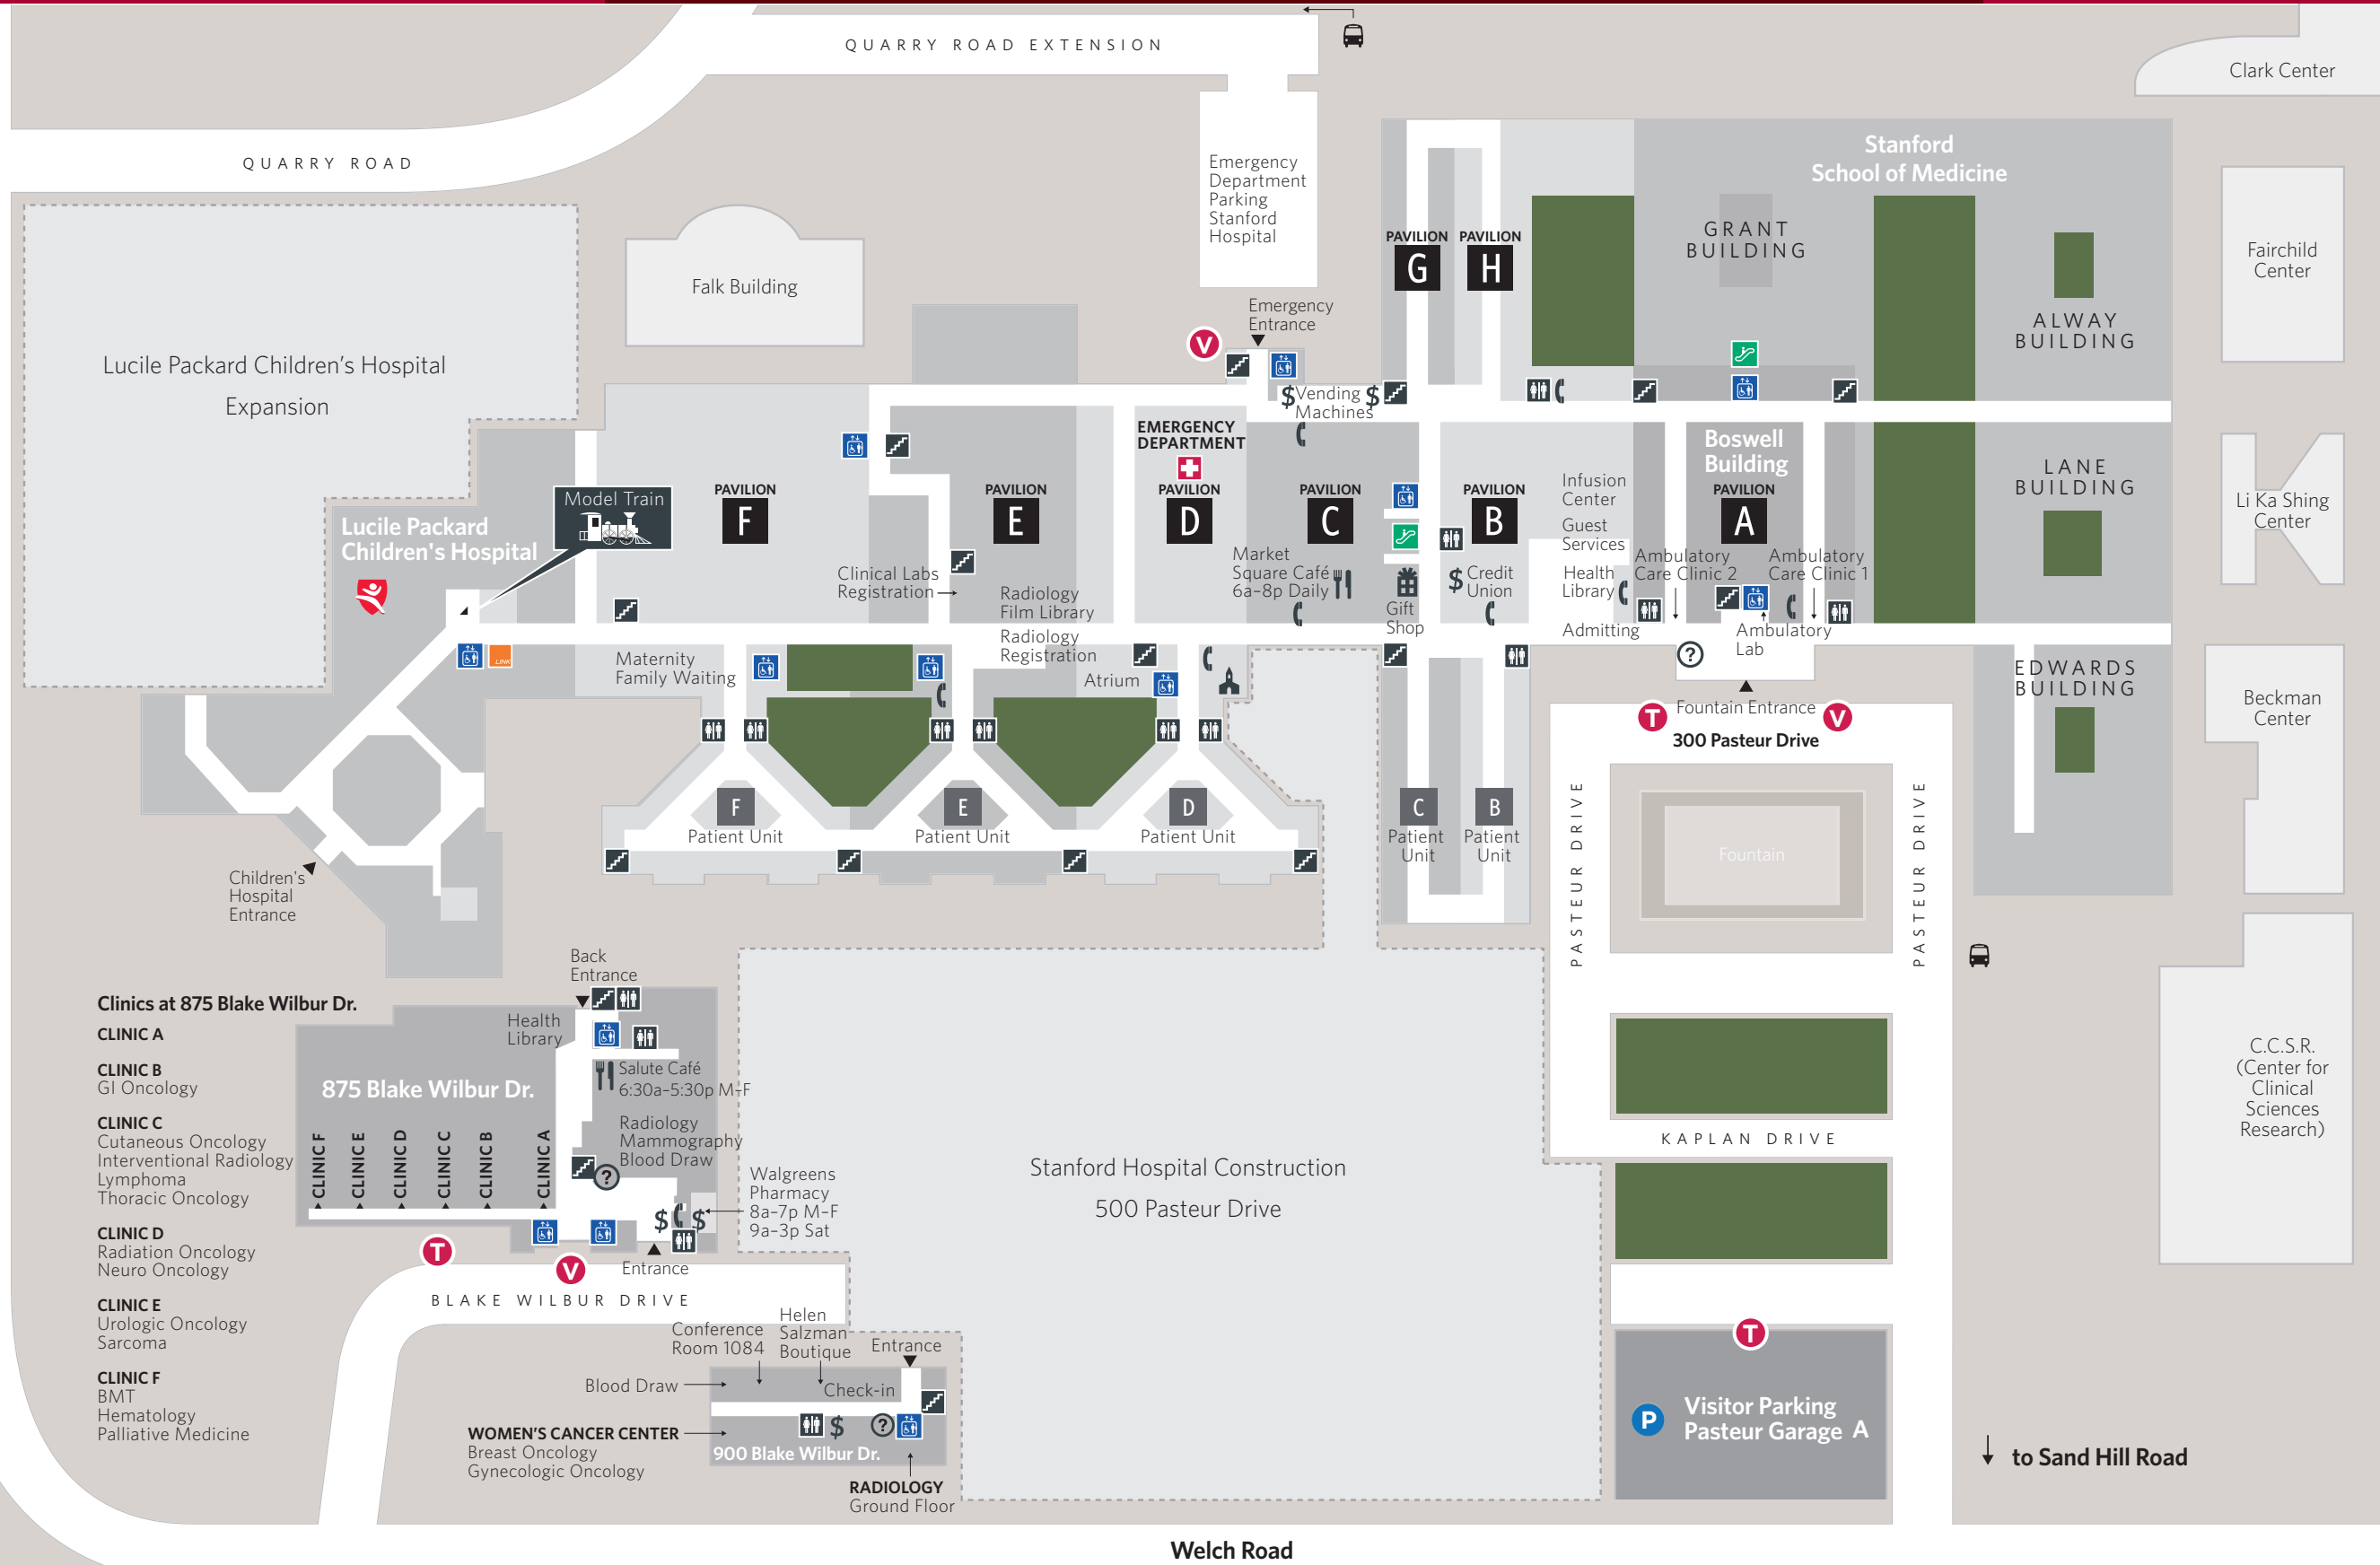

# STANFORD MEDICAL CENTER

- |                |                   |             |               |                                      |
|----------------|-------------------|-------------|---------------|--------------------------------------|
| Emergency Dept | Building Entrance | Chapel      | Bus Stop      | Under Construction                   |
| Elevator       | Restrooms         | ATM         | Tram Stop     | Gardens & Lawns                      |
| Escalator      | Cafeteria         | Phone       | Valet Parking | Link to 875 & 900 Blake Wilbur Drive |
| Stairs         | Gift Shop         | Information | Parking Lot   |                                      |

Stanford Hospital  
 Lucile Packard Children's Hospital Stanford  
 875 & 900 Blake Wilbur Drive  
 Stanford School of Medicine

- Clinics at 875 Blake Wilbur Dr.**
- CLINIC A**
  - CLINIC B**  
GI Oncology
  - CLINIC C**  
Cutaneous Oncology  
Interventional Radiology  
Lymphoma  
Thoracic Oncology
  - CLINIC D**  
Radiation Oncology  
Neuro Oncology
  - CLINIC E**  
Urologic Oncology  
Sarcoma
  - CLINIC F**  
BMT  
Hematology  
Palliative Medicine

### LEGEND

-  Elevator
-  Stairs
-  Entrance
-  Restrooms
-  Cafeteria/  
Vending Machine
-  ATM
-  Phone
-  Information

### Ground Level

- Cyber Knife
- Bariatric & Metabolic
- Interdisciplinary Clinic
- Digestive Health Care
- Gynecology
- Gynecological Specialties
- Metabolic
- Liver Clinic
- Radiology