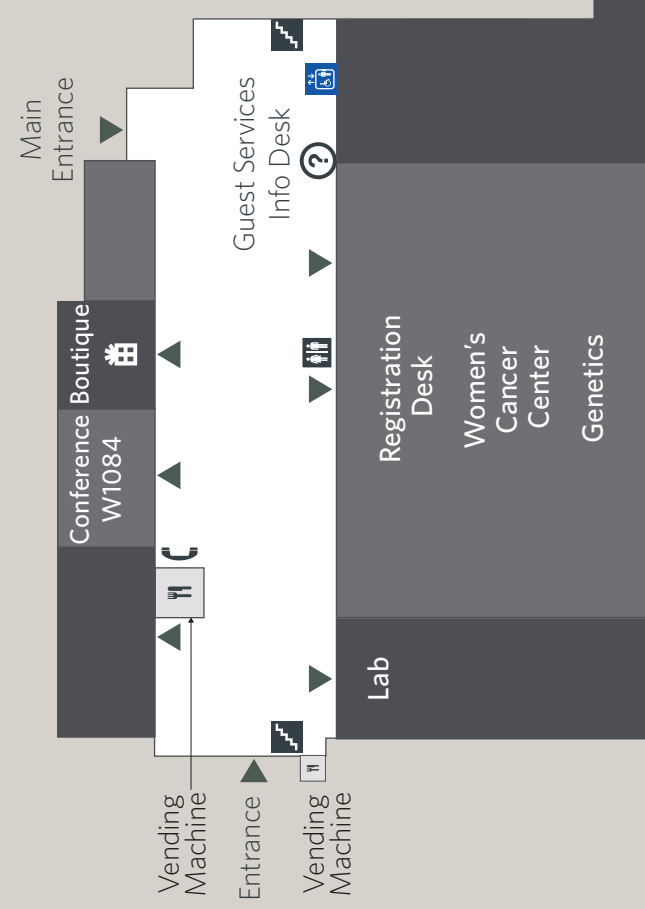

### LEGEND

-  Elevator
-  Stairs
-  Entrance
-  Restrooms
-  Cafeteria/  
Vending Machine
-  ATM
-  Phone
-  Information

### Level 1

- Boutique
- Conference W084
- Information Desk
- Lab
- Registration Desk
- Women's Cancer Center

### Ground Level

- Cyber Knife
- Bariatric & Metabolic
- Interdisciplinary Clinic
- Digestive Health Care
- Gynecology
- Gynecological Specialties
- Metabolic
- Liver Clinic
- Radiology

### CAMPUS MAP

Level 3

Level 2

Level 1

Ground Level