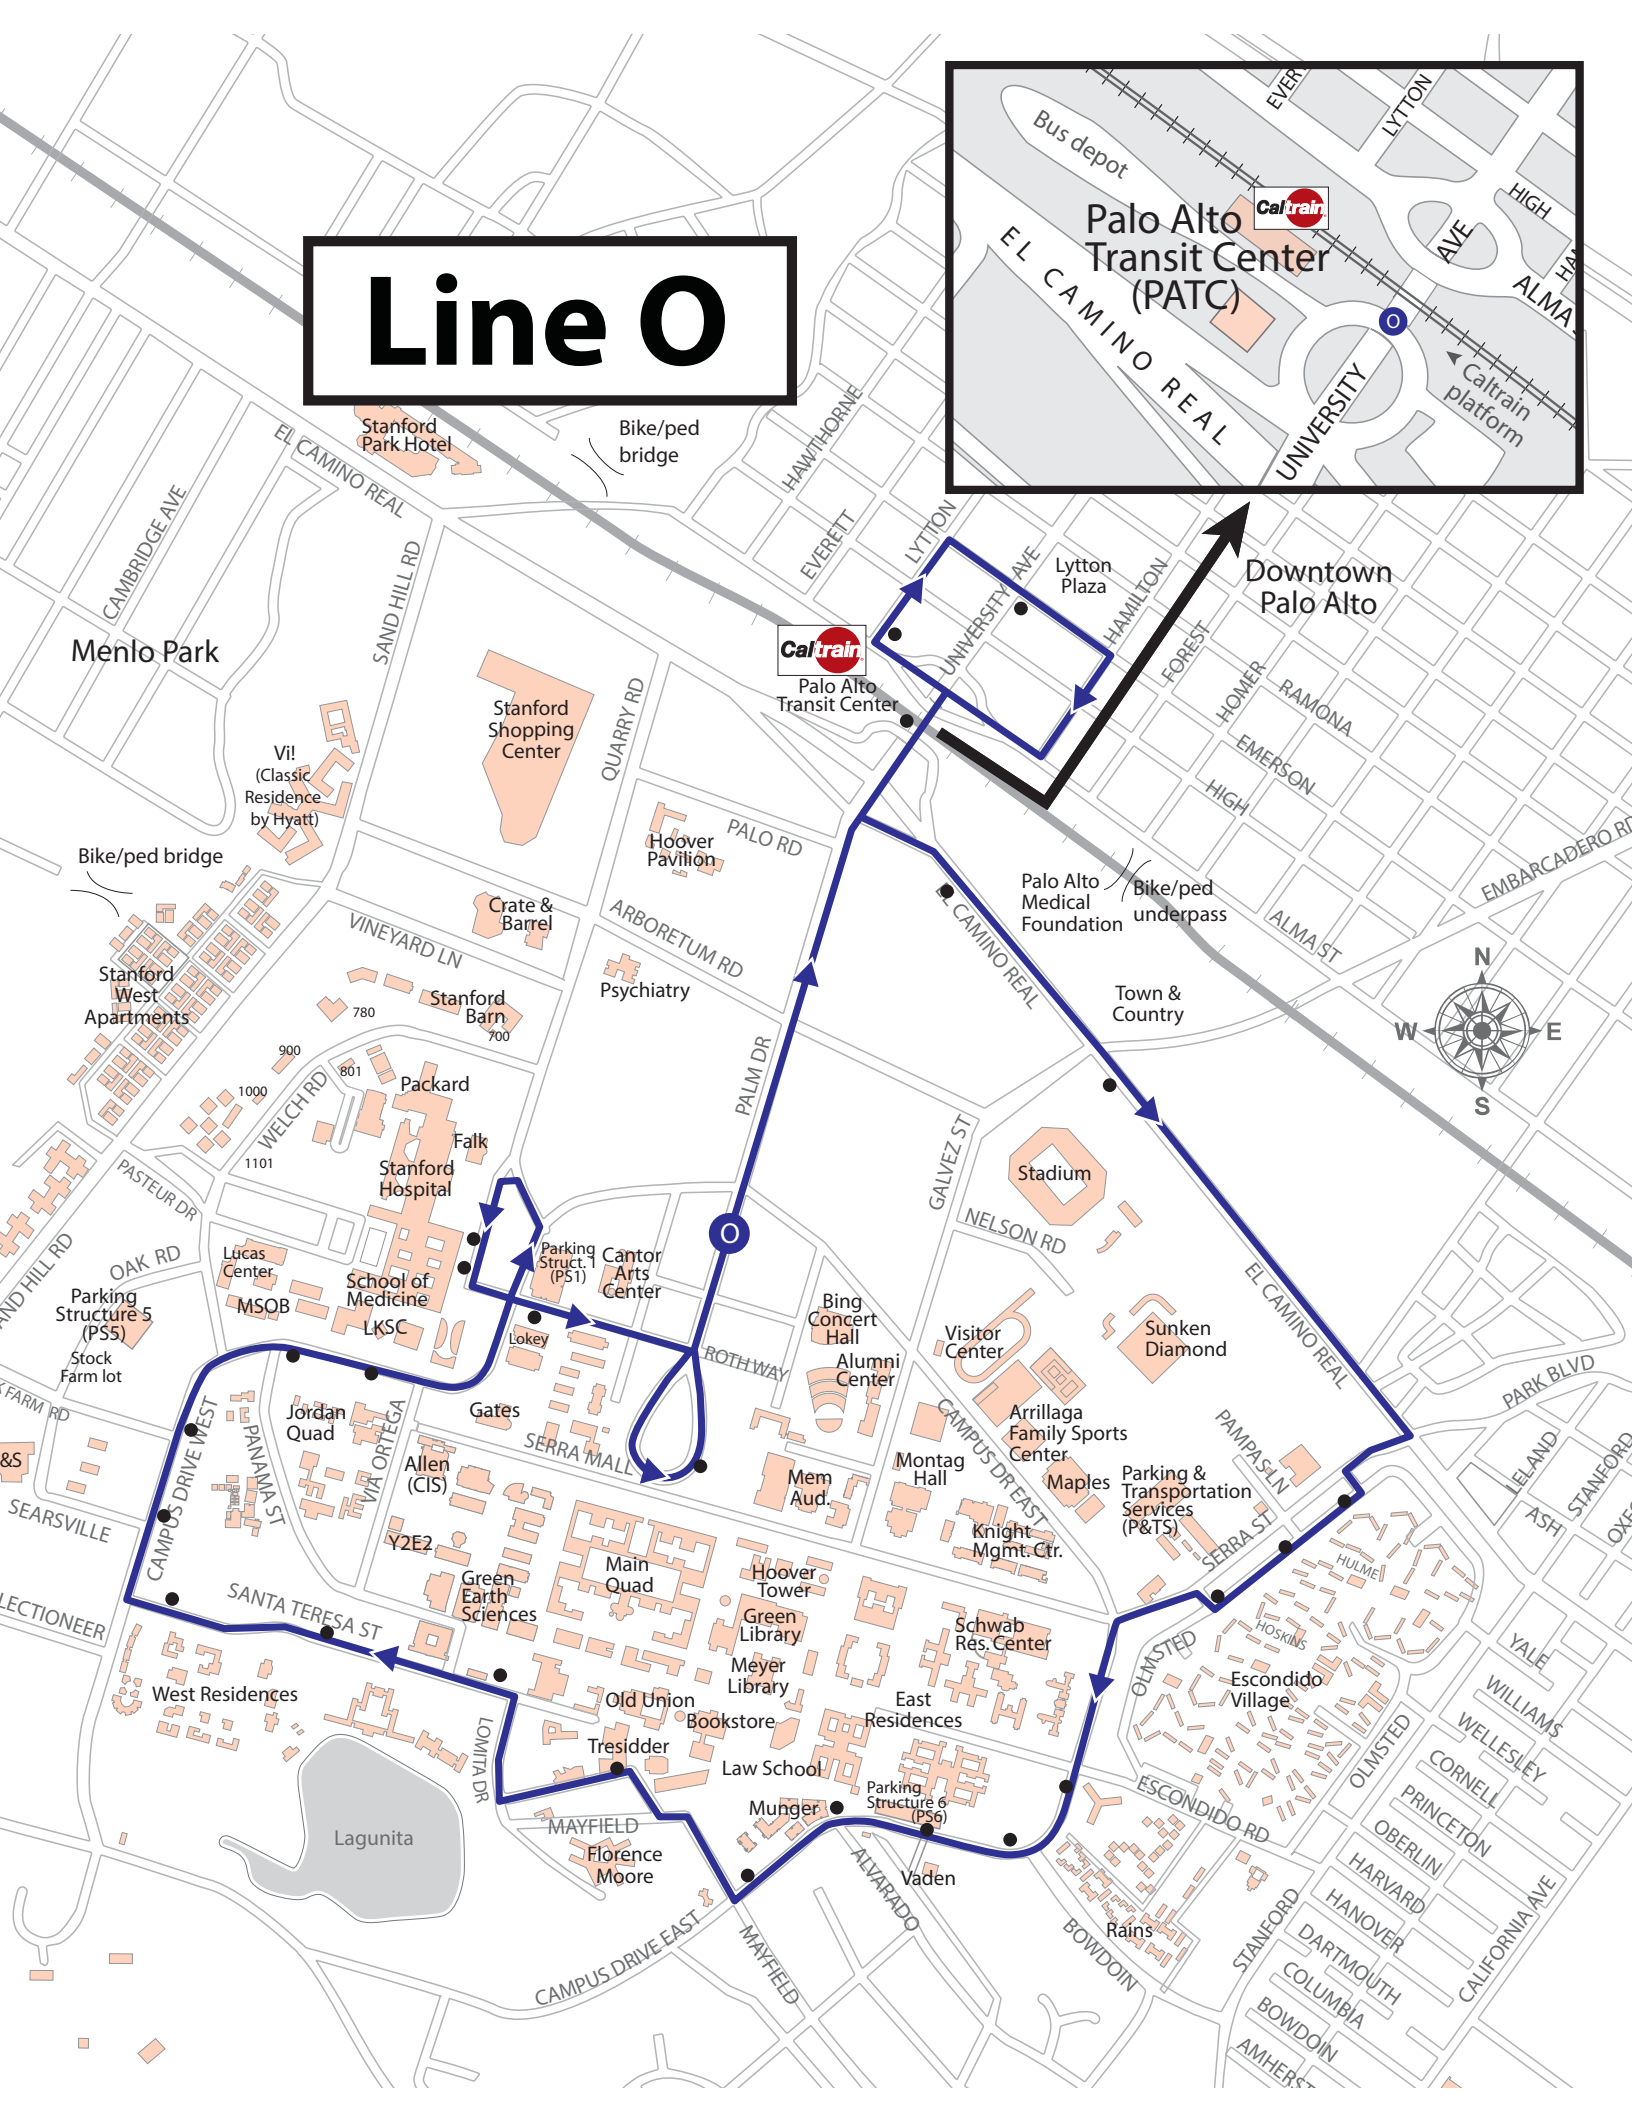

# Line O

Palo Alto Transit Center

Downtown Palo Alto