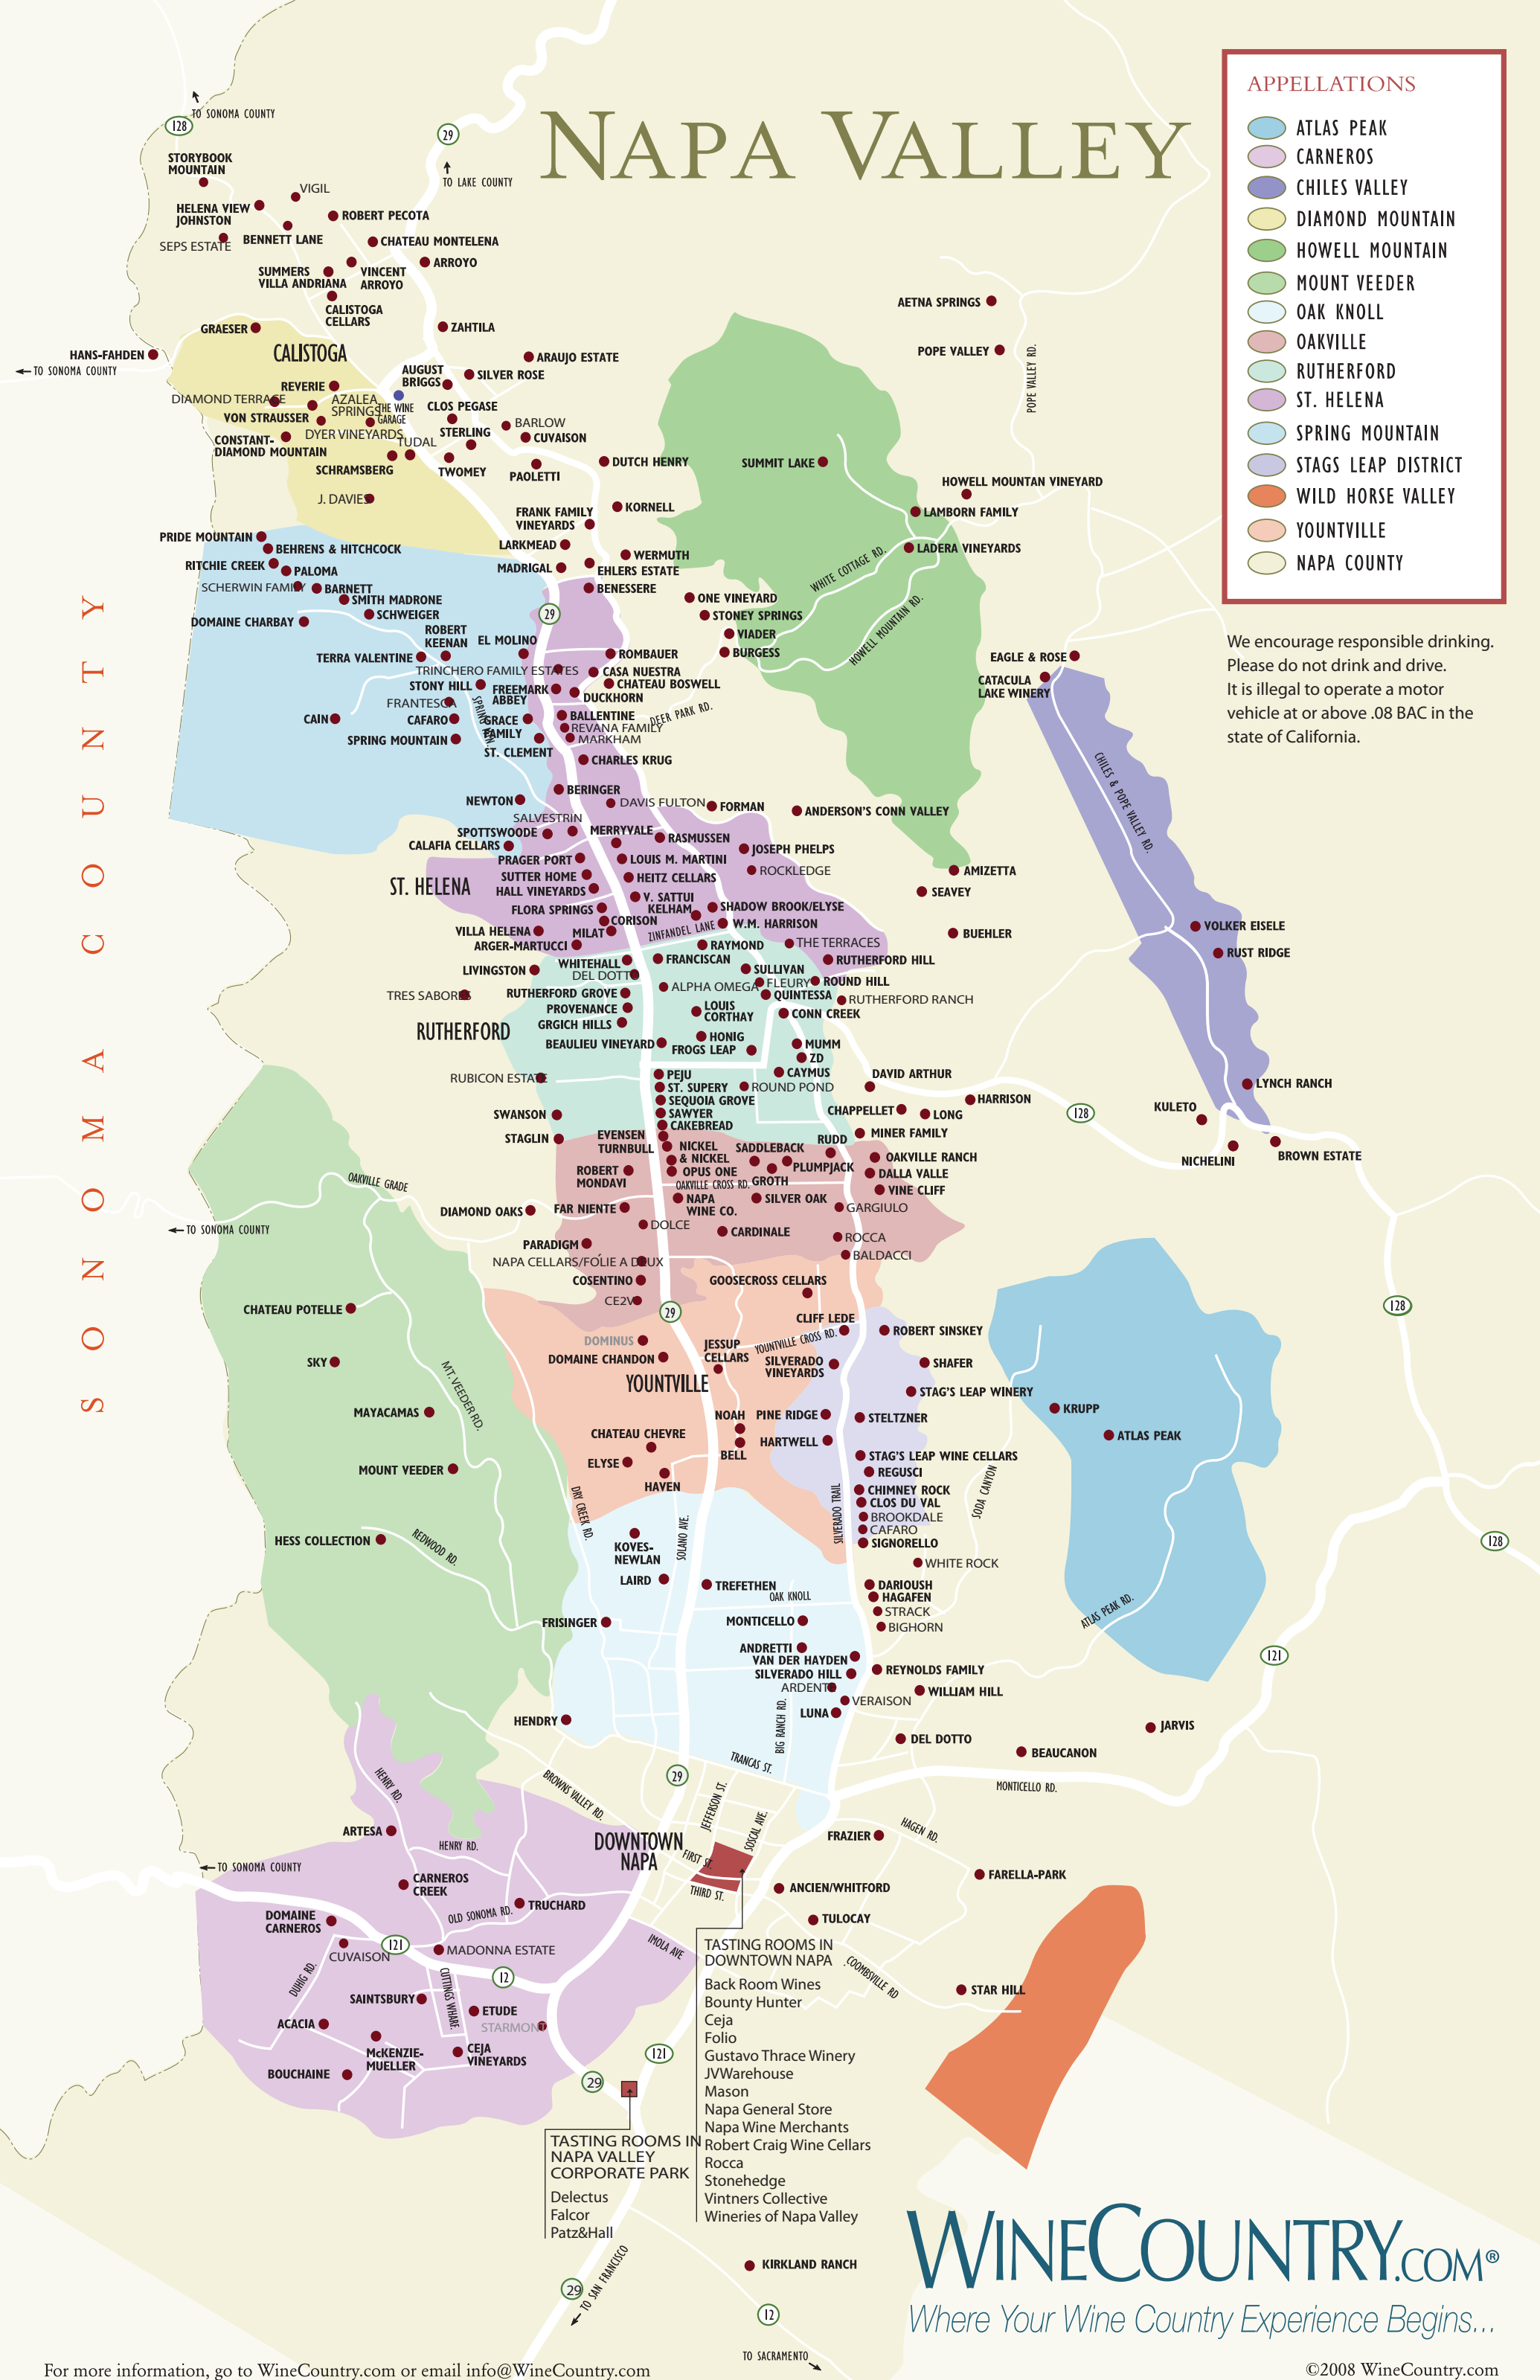

NAPA VALLEY

APPELLATIONS

- ATLAS PEAK
- CARNEROS
- CHILES VALLEY
- DIAMOND MOUNTAIN
- HOWELL MOUNTAIN
- MOUNT VEEDER
- OAK KNOLL
- OAKVILLE
- RUTHERFORD
- ST. HELENA
- SPRING MOUNTAIN
- STAGS LEAP DISTRICT
- WILD HORSE VALLEY
- YOUNTVILLE
- NAPA COUNTY

We encourage responsible drinking. Please do not drink and drive. It is illegal to operate a motor vehicle at or above .08 BAC in the state of California.

SONOMA COUNTY

- TASTING ROOMS IN DOWNTOWN NAPA**
- Back Room Wines
 - Bounty Hunter
 - Ceja
 - Folio
 - Gustavo Thrace Winery
 - JV Warehouse
 - Mason
 - Napa General Store
 - Napa Wine Merchants
 - Robert Craig Wine Cellars
 - Rocca
 - Stonehedge
 - Vintners Collective
 - Wineries of Napa Valley
- TASTING ROOMS IN NAPA VALLEY CORPORATE PARK**
- Delectus
 - Falcor
 - Patz&Hall