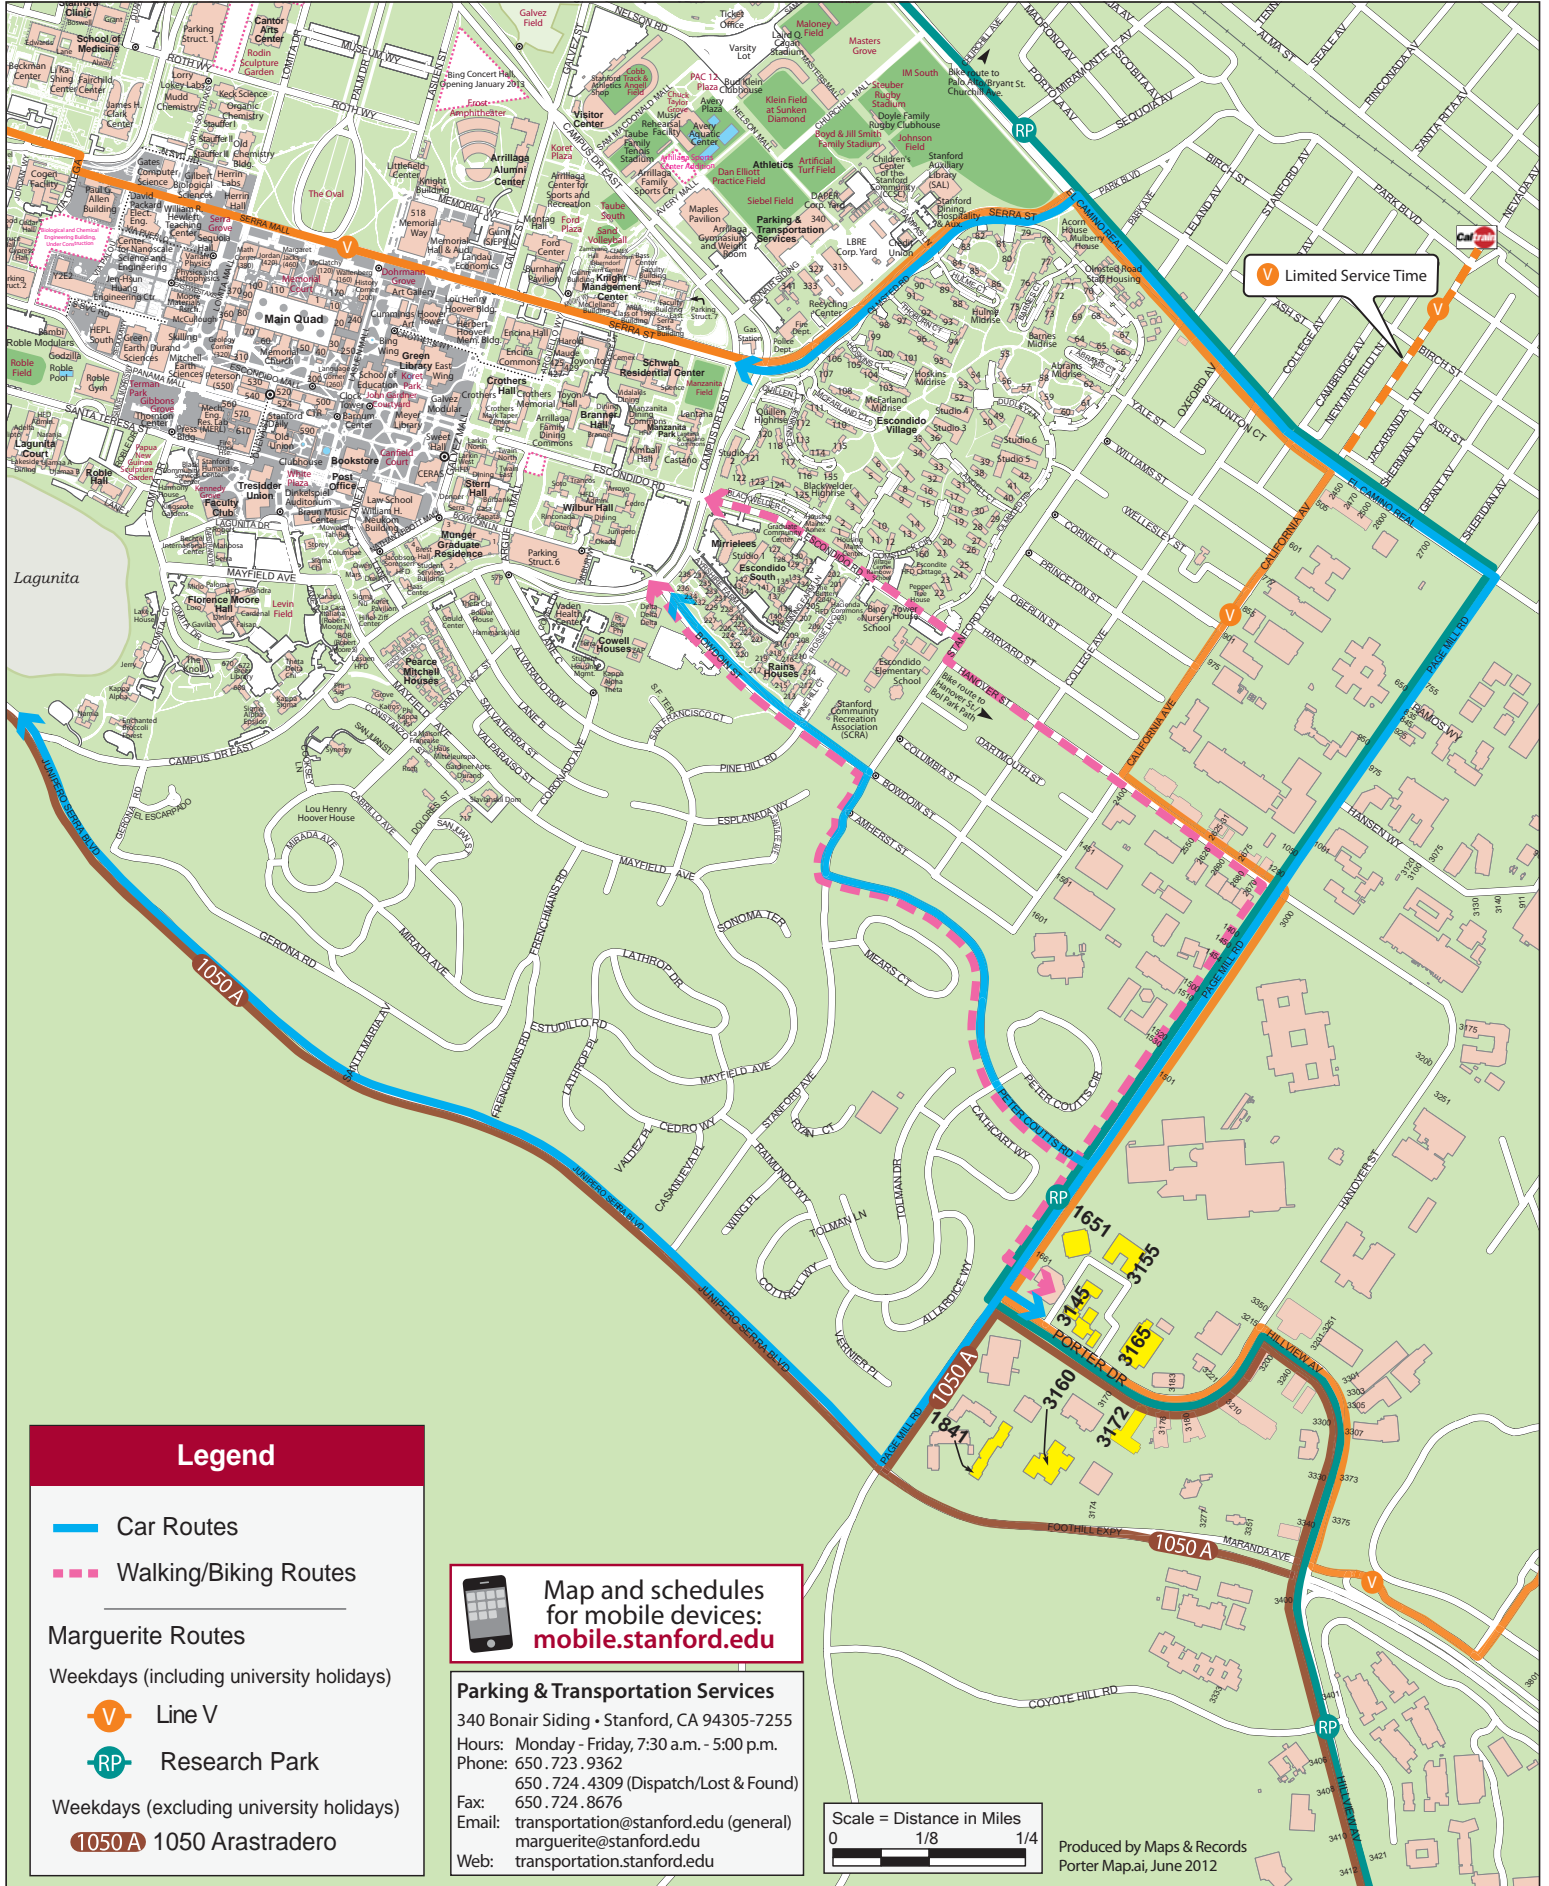

Porter Drive Neighborhood and Stanford Campus Map

Map and schedules for mobile devices:
mobile.stanford.edu

Parking & Transportation Services
 340 Bonair Siding • Stanford, CA 94305-7255
 Hours: Monday - Friday, 7:30 a.m. - 5:00 p.m.
 Phone: 650.723.9362
 650.724.4309 (Dispatch/Lost & Found)
 650.724.8676
 Fax:
 Email: transportation@stanford.edu (general)
 marguerite@stanford.edu
 transportation.stanford.edu

Produced by Maps & Records
 Porter Map.ai, June 2012