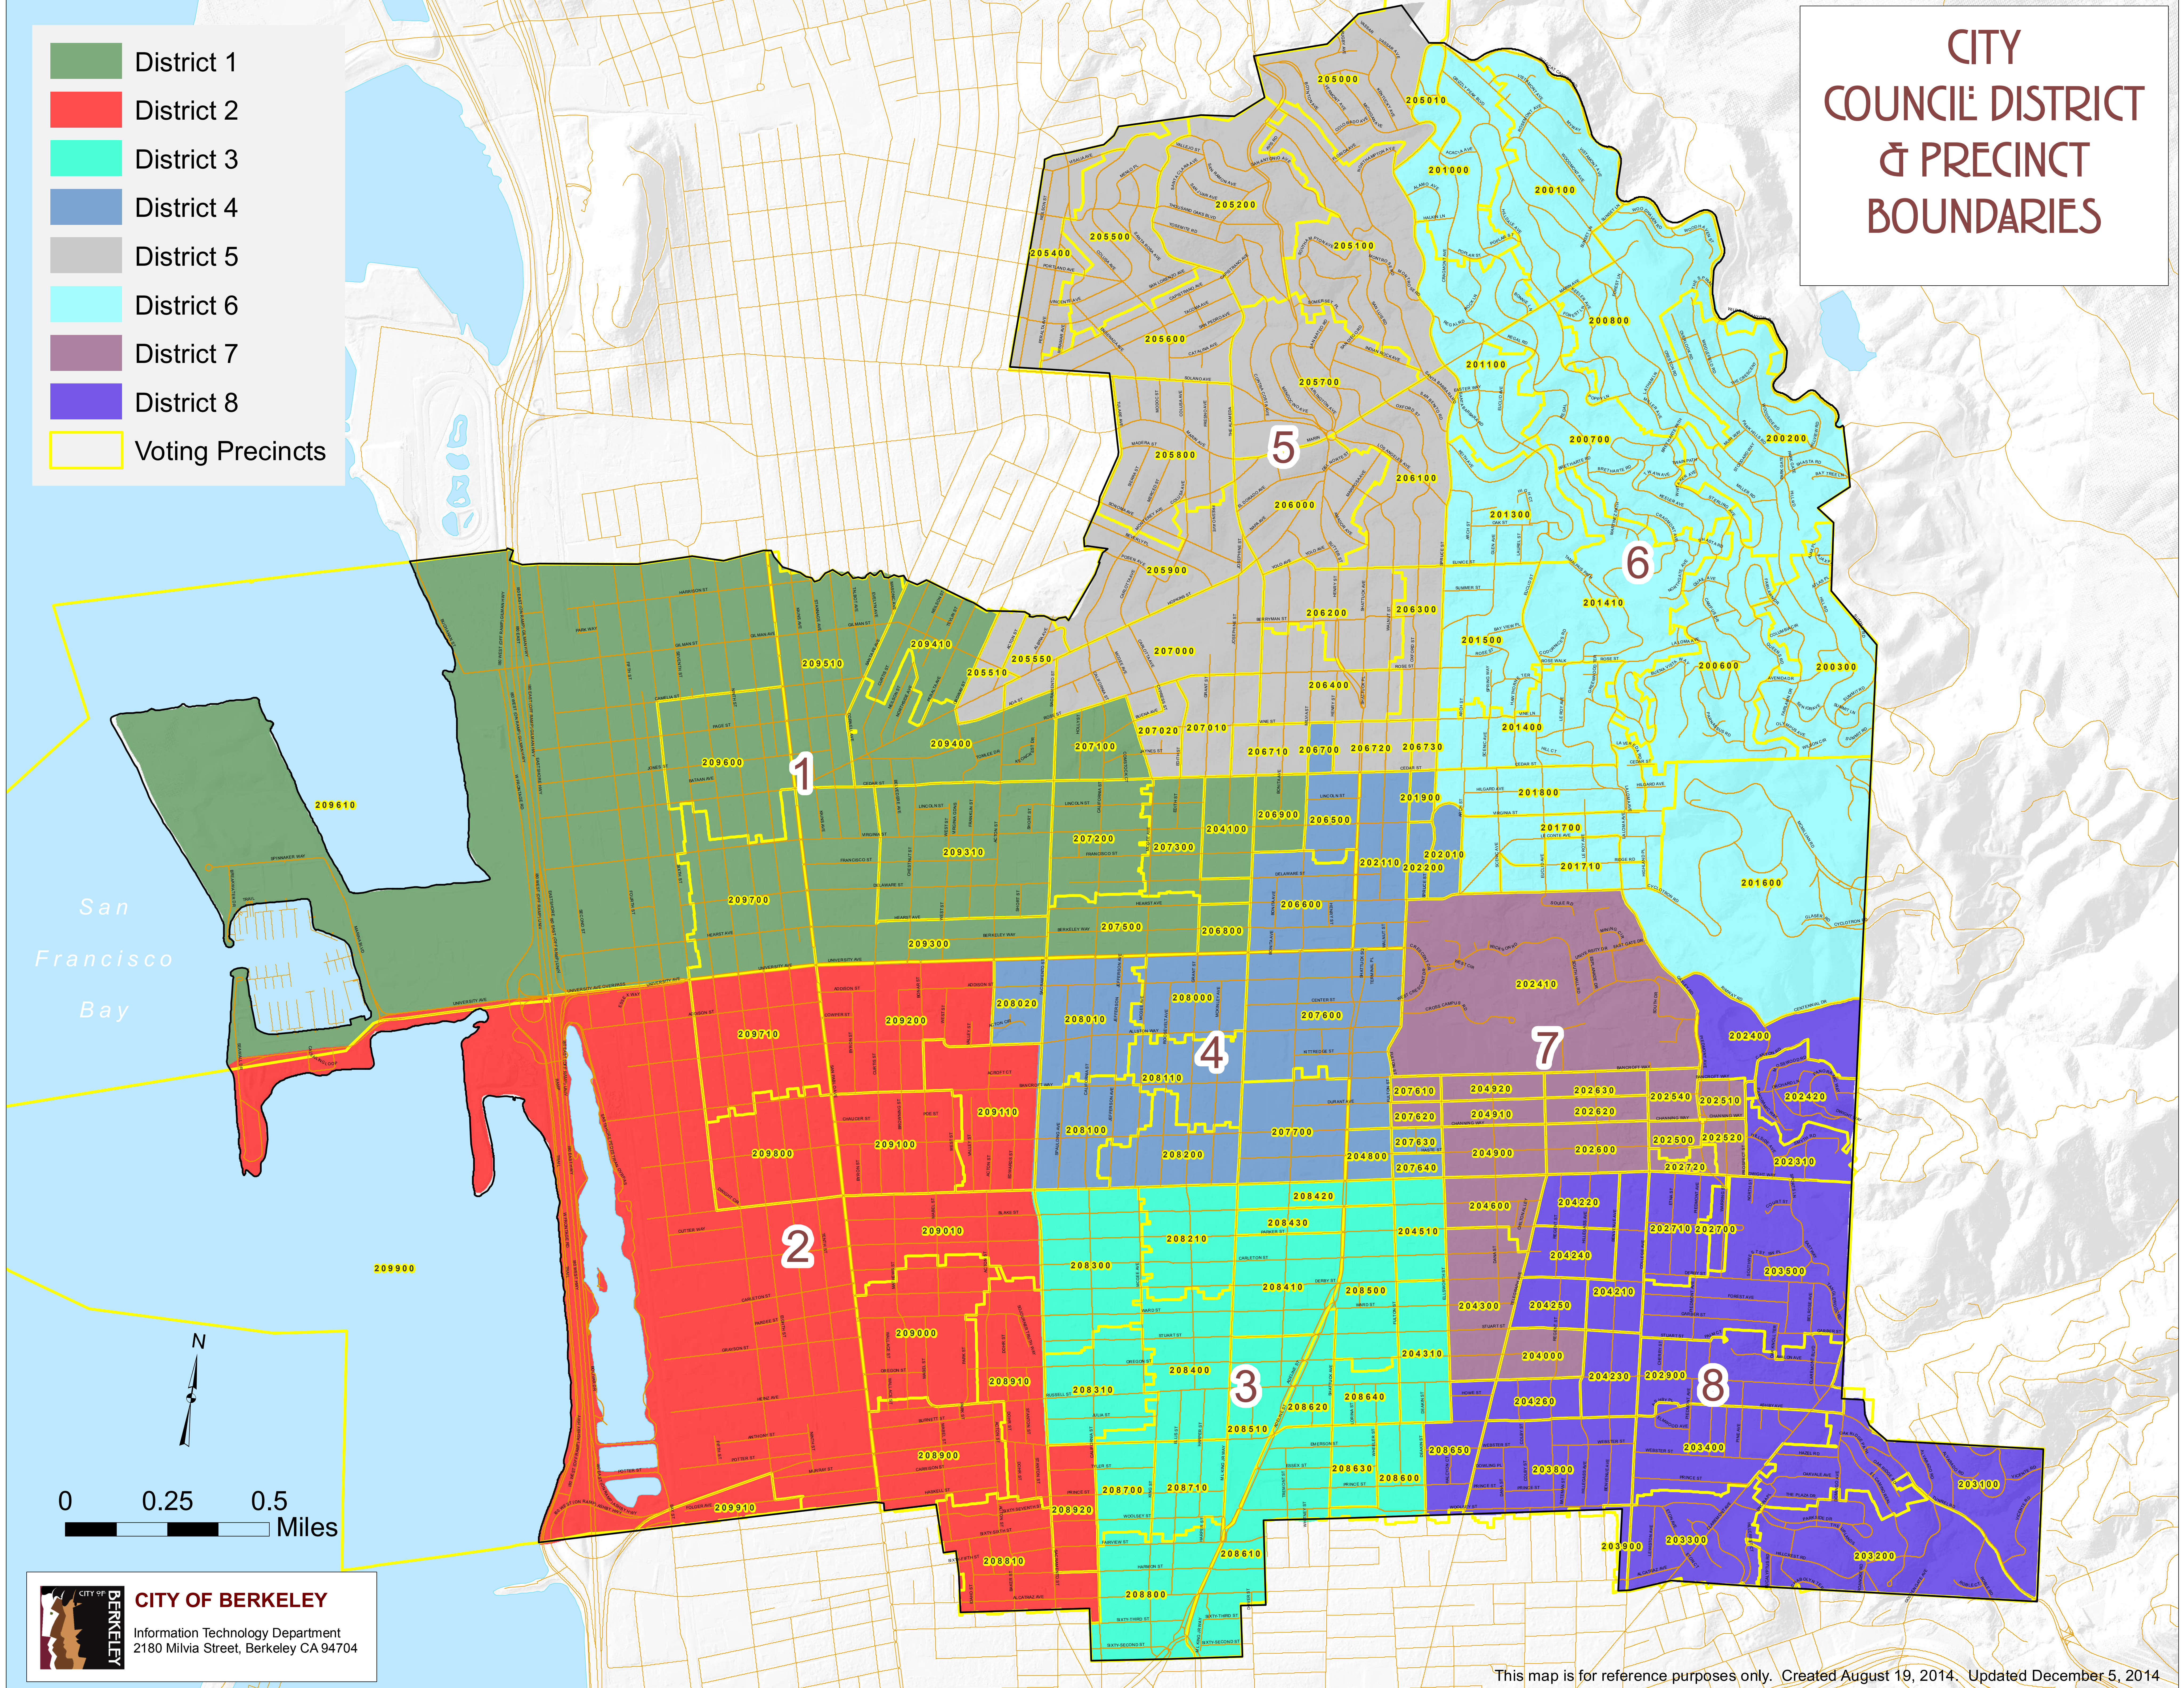

CITY COUNCIL DISTRICT & PRECINCT BOUNDARIES

- District 1
- District 2
- District 3
- District 4
- District 5
- District 6
- District 7
- District 8
- Voting Precincts

San Francisco Bay

0 0.25 0.5 Miles

CITY OF BERKELEY
 Information Technology Department
 2180 Milvia Street, Berkeley CA 94704