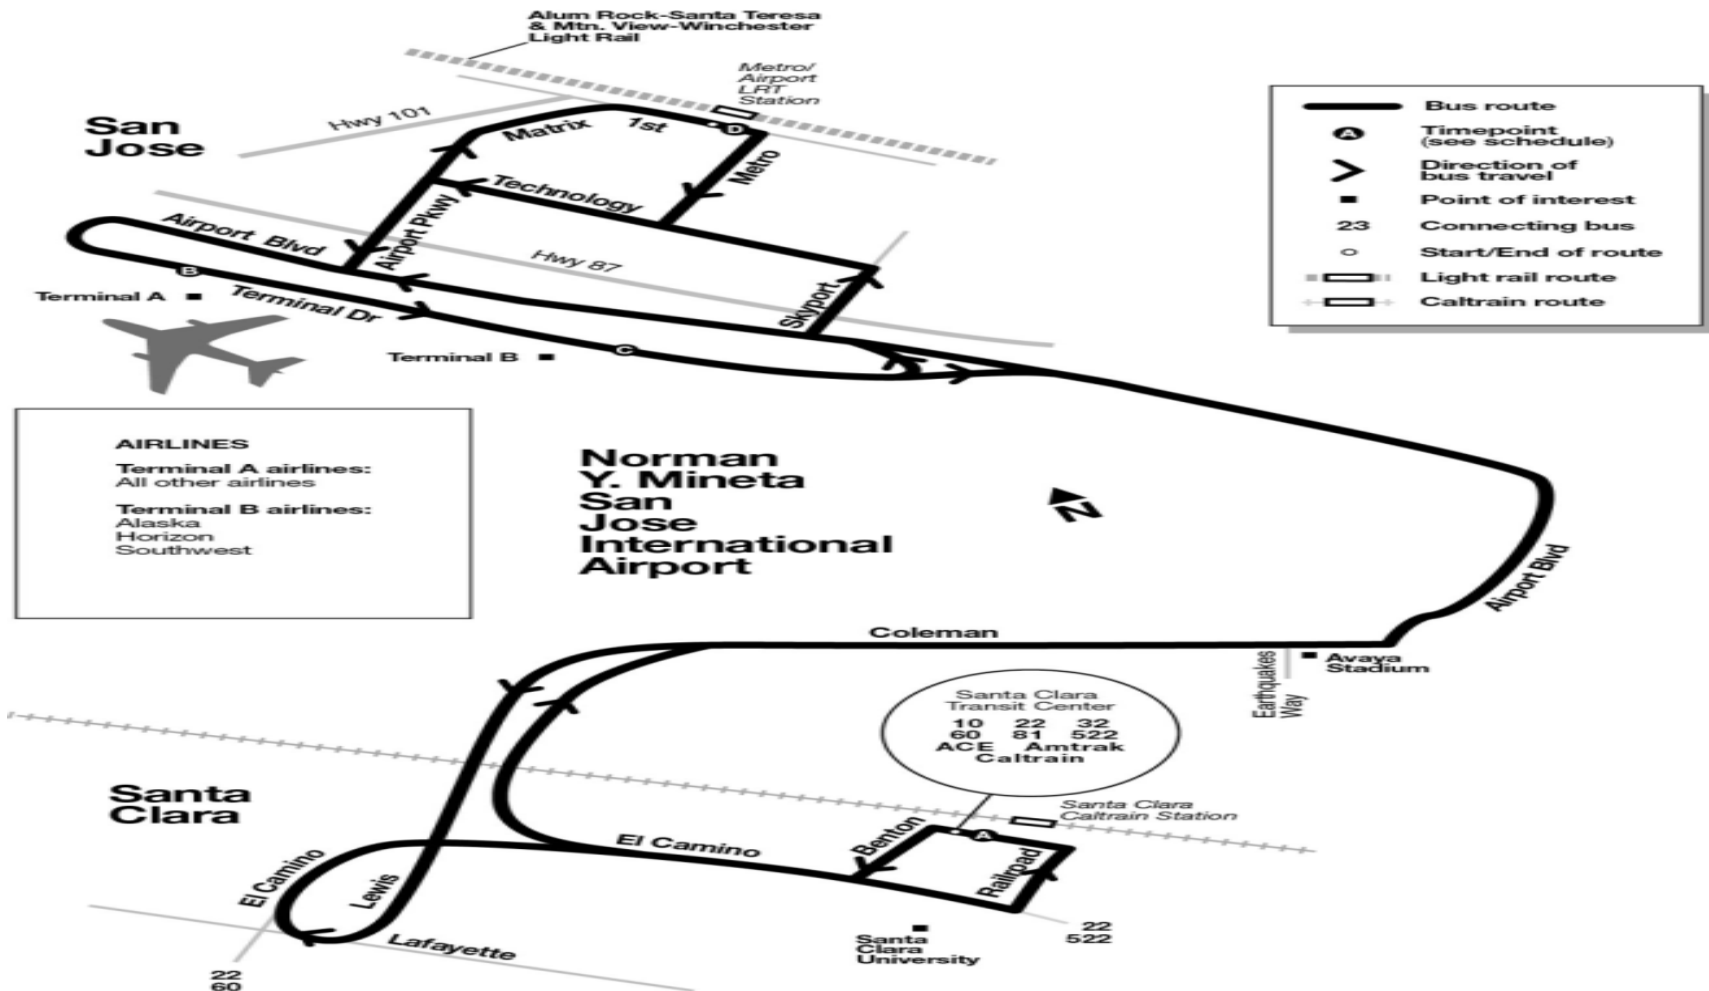

10 Free Airport Flyer: Santa Clara Transit Center to Metro Airport LRT Station via San Jose International Airport

Route Map

10

OCT 12 2015