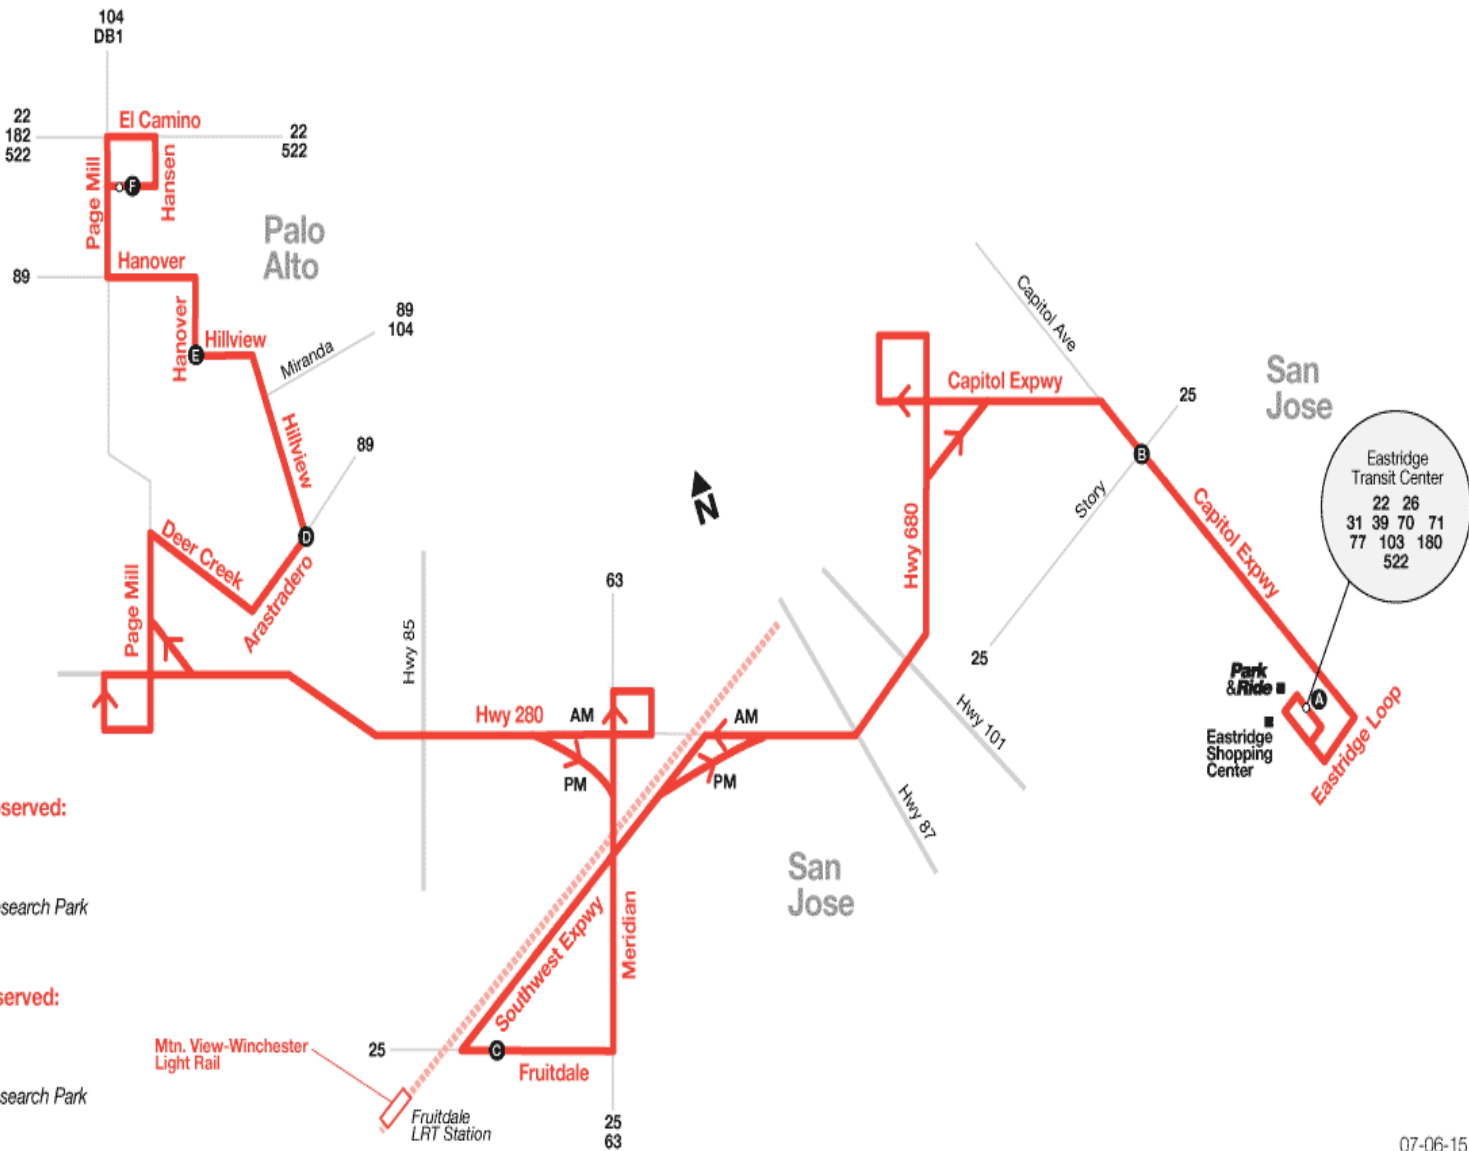

# 103 Eastridge Transit Center to Palo Alto

## Route Map

**103**

**—** Bus route  
**A** Timepoint (see schedule)  
**>** Direction of bus travel  
**■** Point of interest  
**23** Connecting bus  
**○** Start/End of route  
**▭** Light rail route

- Westbound (AM) Stops Observed:**
- A** Eastridge Transit Center
  - B** Capitol & Story
  - C** Fruitdale & Southwest Expwy.  
All Express stops in Stanford Research Park

- Eastbound (PM) Stops Observed:**
- C** Fruitdale & Southwest Expwy.
  - B** Capitol & Story
  - A** Eastridge Transit Center  
All Express stops in Stanford Research Park

## Directions for Route 103