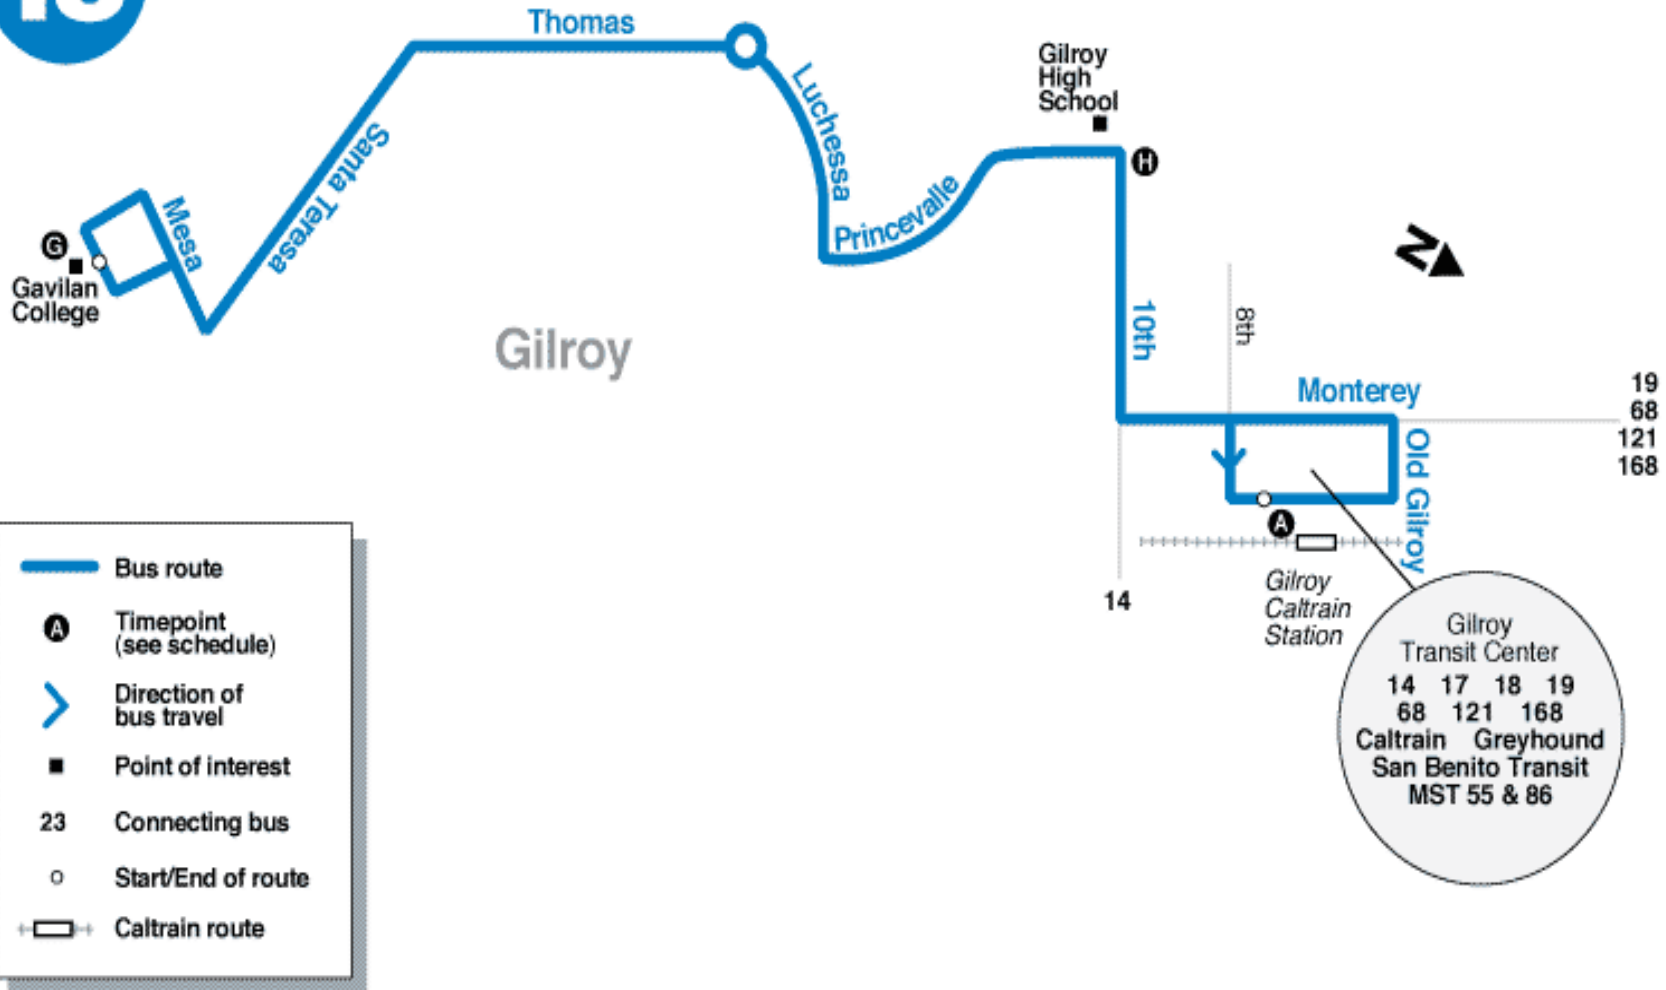

18 Gilroy Transit Center to Gavilan College

Route Map

18

Northbound Weekday

GAVILAN COLLEGE	PRINCEVALLE AND 10TH	GILROY TRANSIT CENTER
7:16A	7:22A	7:25A
7:51A	7:59A	8:03A
8:15A	8:21A	8:25A
8:40A	8:46A	8:50A
9:22A	9:28A	9:31A
10:10A	10:16A	10:19A
10:56A	11:02A	11:05A
11:41A	11:47A	11:51A
12:23P	12:29P	12:33P
1:11P	1:17P	1:21P
1:48P	1:54P	1:58P
2:31P	2:37P	2:41P
3:11P	3:17P	3:21P
3:52P	3:58P	4:02P
4:36P	4:42P	4:46P
5:21P	5:27P	5:31P
6:11P	6:17P	6:21P
6:47P	6:53P	6:57P
7:35P	7:41P	7:45P
8:41P	8:47P	8:51P
9:48P	9:54P	9:58P
GAVILAN COLLEGE	PRINCEVALLE AND 10TH	GILROY TRANSIT CENTER

Turn-by-Turn Directions

Gavilan College to Gilroy Transit Center

SERVICE ROUTE - NORTHBOUND

Gavilan College - Gilroy Transit Center

From stop at Gavilan College

continue via parking lot roadway

Left onto parking lot roadway

Right main entrance roadway (Mesa Rd)

Left on Santa Teresa

Right on Thomas

Right into Roundabout

Right on Luchessa

Left on Princevalle

Right on 10th

Left on Monterey

Right into entrance driveway to Gilroy Transit Center to stop

SERVICE ROUTE - SOUTHBOUND

Gilroy Transit Center - Gavilan College

From stop at Gilroy Transit Center

continue onto exit driveway

Left on Old Gilroy