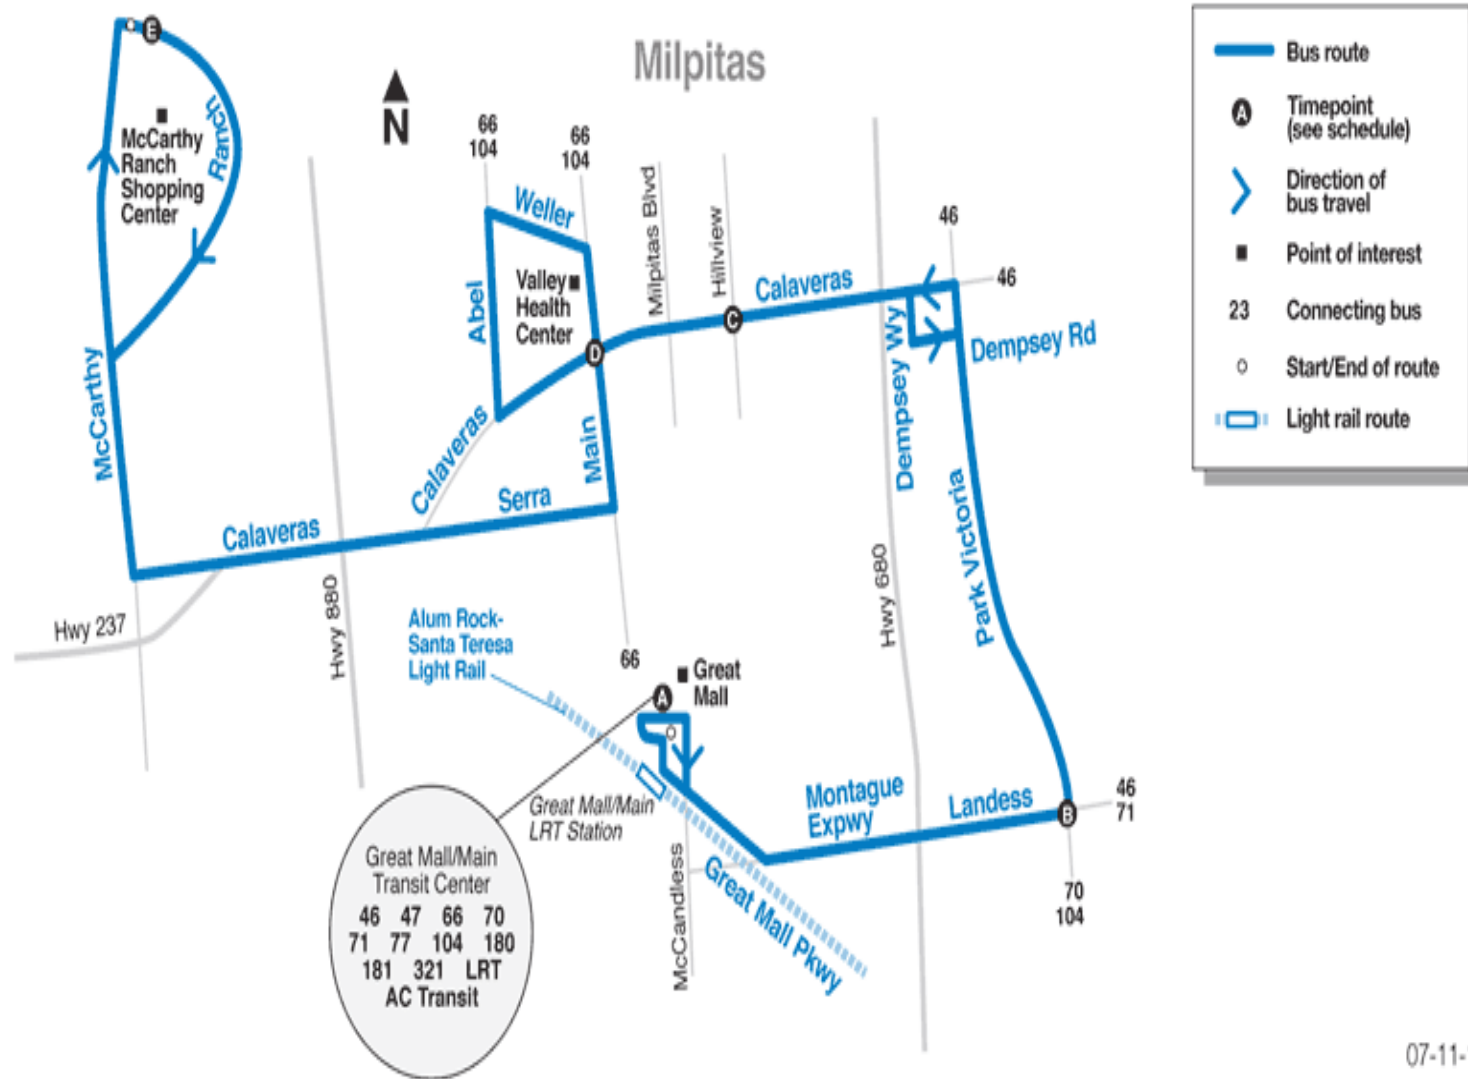

47 Great Mall/Main Transit Center to McCarthy Ranch

Route Map

47