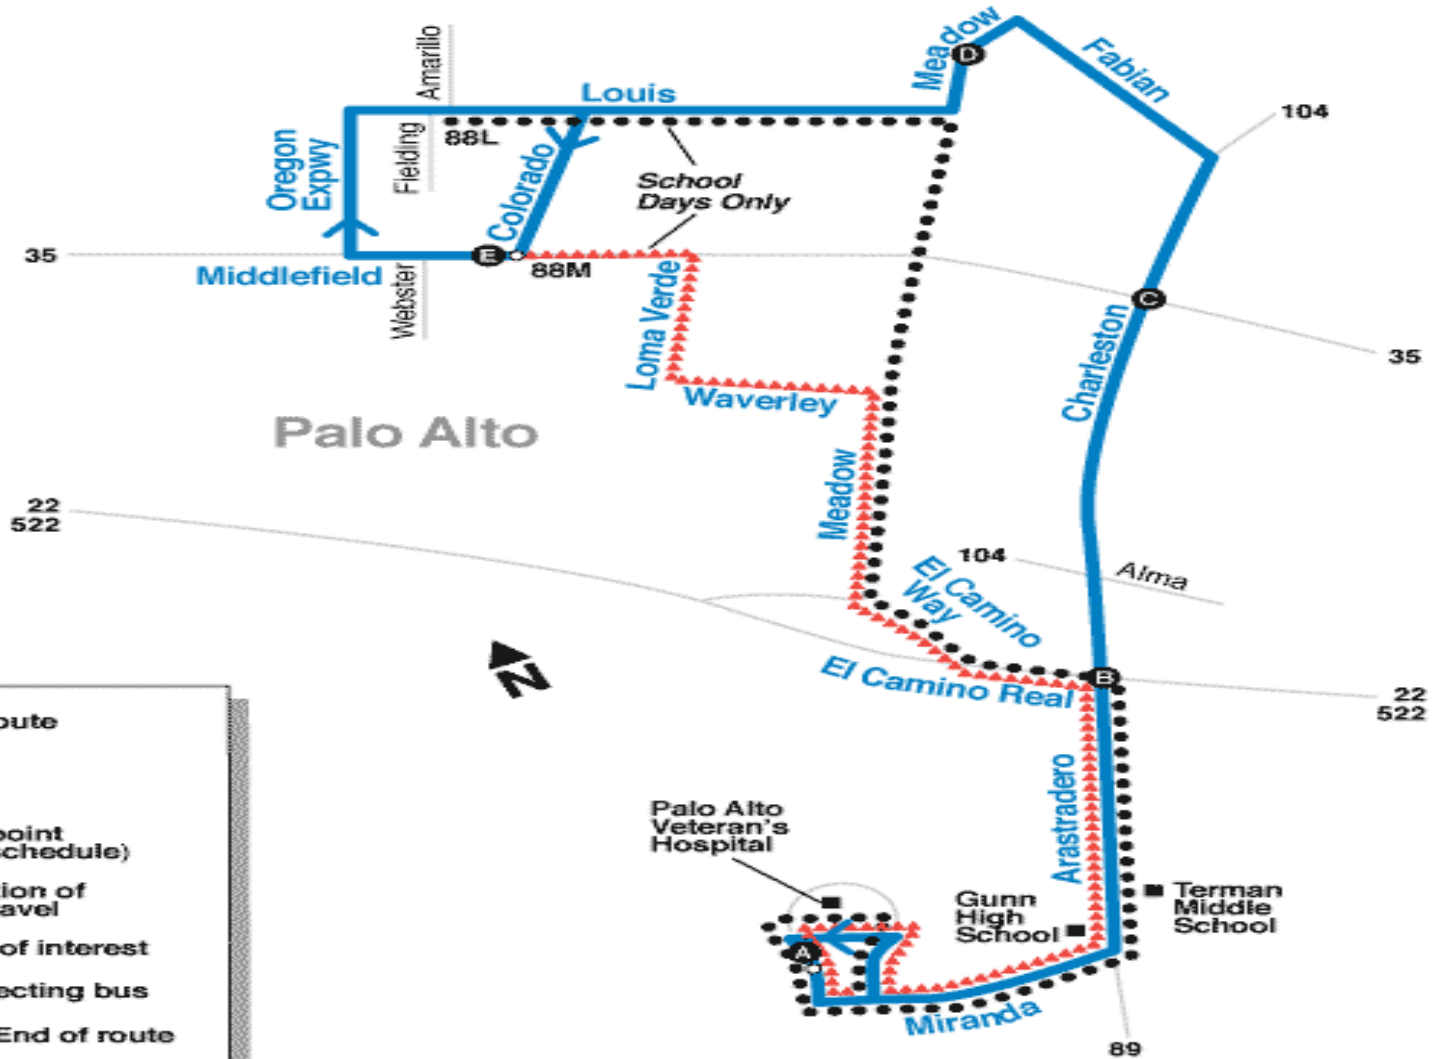

88 Palo Alto Veteran's Hospital to Middlefield & Colorado

Route Map

- Bus route
- 88L
- 88M
- Timepoint (see schedule)
- Direction of bus travel
- Point of interest
- Connecting bus
- Start/End of route

Turn-by-Turn Directions

Directions for Route 88

Palo Alto Veteran's Hospital to Middlefield & Colorado

SERVICE ROUTE LINE 88 - NORTHBOUND

Veteran's Hospital - Middlefield & Colorado

From stop at Veteran's Hospital

Right continuing on E Meadow Dr

Right on Fabian

Right on Charleston

onto Arastradero

Right on Miranda

Right main entrance into Veteran's Hospital

Left 2nd roadway

Left exit driveway to stop

Left on El Camino Real

Right on Arastradero

Right on Miranda

Right main entrance into Veteran's Hospital

Left 2nd roadway

Left exit driveway to stop