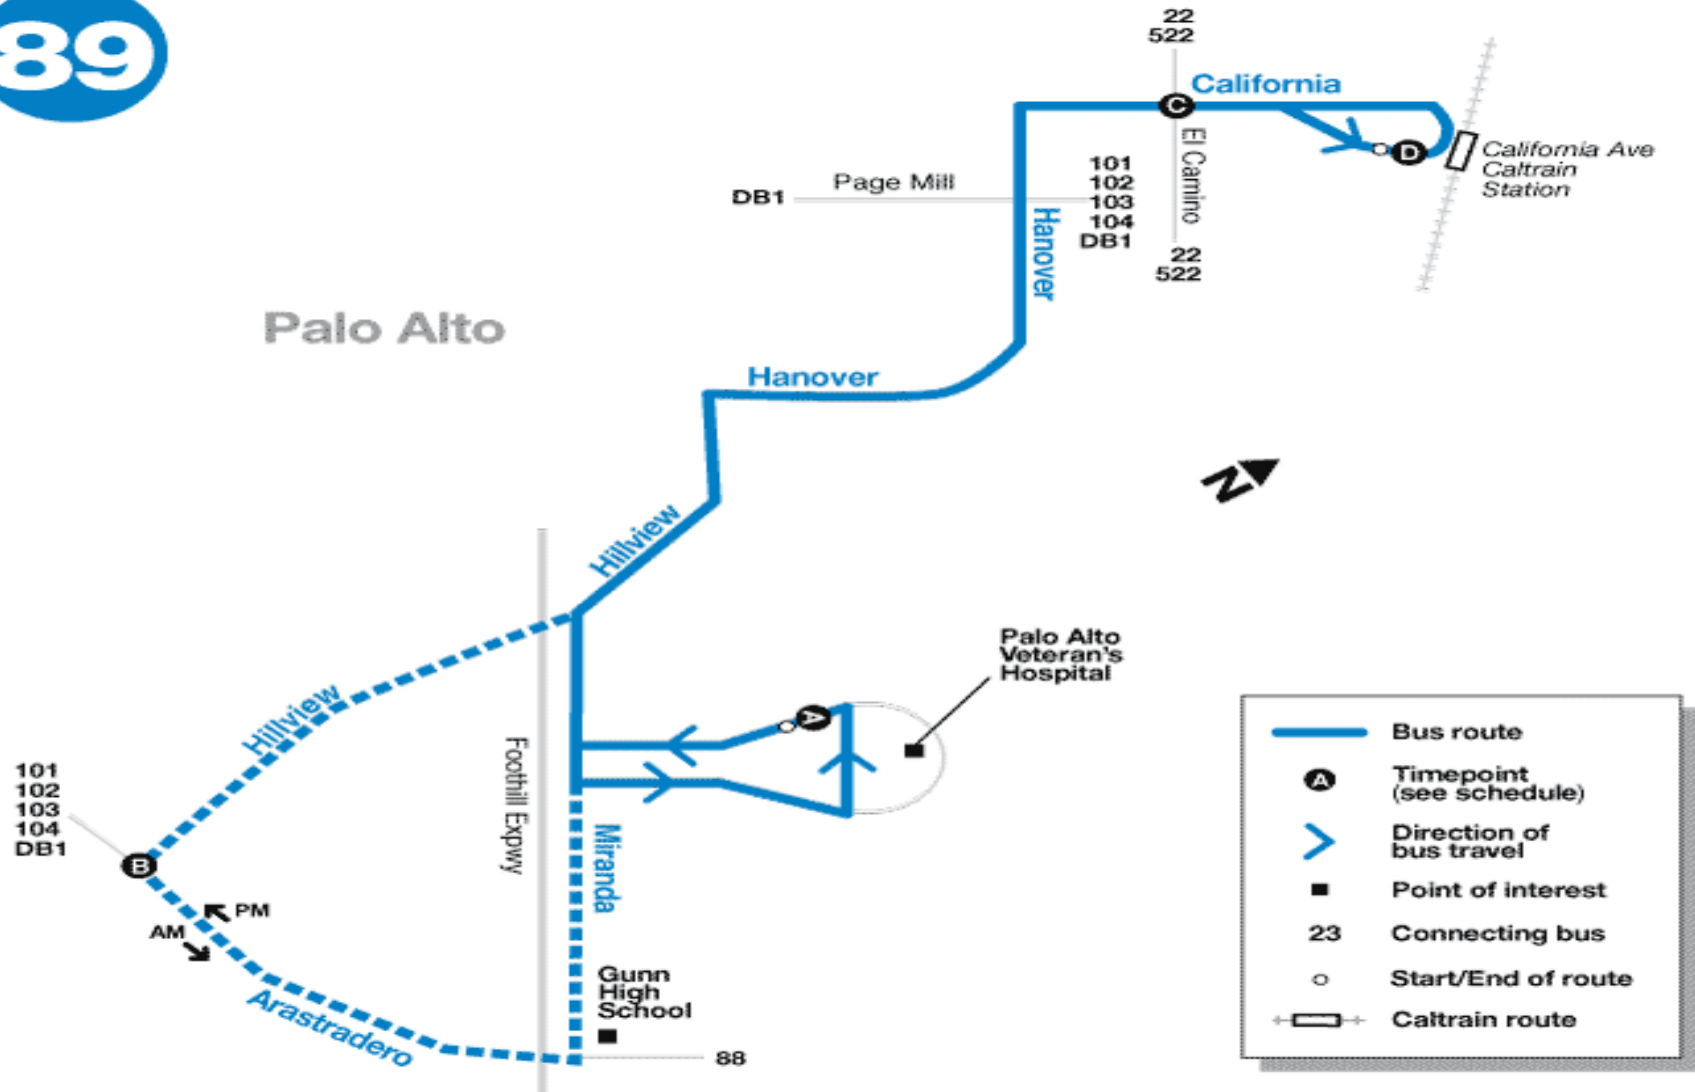

89 California Avenue Caltrain Station to Palo Alto Veterans Hospital

Route Map

Northbound Weekday

PALO ALTO VETERANS HOSPITAL	HILLVIEW AND ARASTRADERO	CALIFORNIA AND EL CAMINO REAL	CALIFORNIA AVE CALTRAIN STATION
9:38A	--	9:45A	9:48A
10:03A	--	10:10A	10:13A
10:38A	--	10:45A	10:48A
11:18A	--	11:25A	11:28A
11:45A	--	11:52A	11:55A
12:21P	--	12:28P	12:31P
12:46P	--	12:53P	12:56P
1:19P	--	1:26P	1:29P
1:57P	--	2:04P	2:07P
2:21P	--	2:28P	2:31P
2:47P	--	2:54P	2:57P
3:40P	3:45P	3:55P	3:58P
4:08P	4:13P	4:23P	4:26P
4:41P	4:46P	4:56P	4:59P
5:10P	5:15P	5:25P	5:28P
5:43P	5:48P	5:58P	6:01P
6:20P	6:25P	6:35P	6:38P
PALO ALTO VETERANS HOSPITAL	HILLVIEW AND ARASTRADERO	CALIFORNIA AND EL CAMINO REAL	CALIFORNIA AVE CALTRAIN STATION

Turn-by-Turn Directions

Directions for Route 89

California Ave Caltrain Station to Palo Alto Veteran's Hospital

SERVICE ROUTE NORTHBOUND

Veteran's Hospital - California Ave Caltrain Station

From stop at Veteran's Hospital

SERVICE ROUTE SOUTHBOUND

California Ave Caltrain Station - Veteran's Hospital

From stop at California Ave Caltrain Station

continue around loop

onto California

Left on Hanover

Left on Hillview

across Foothill Expwy

Left on Arastradero

Left on Miranda

Right main entrance to Veteran's Hospital

Left 2nd roadway

Left exit driveway to stop