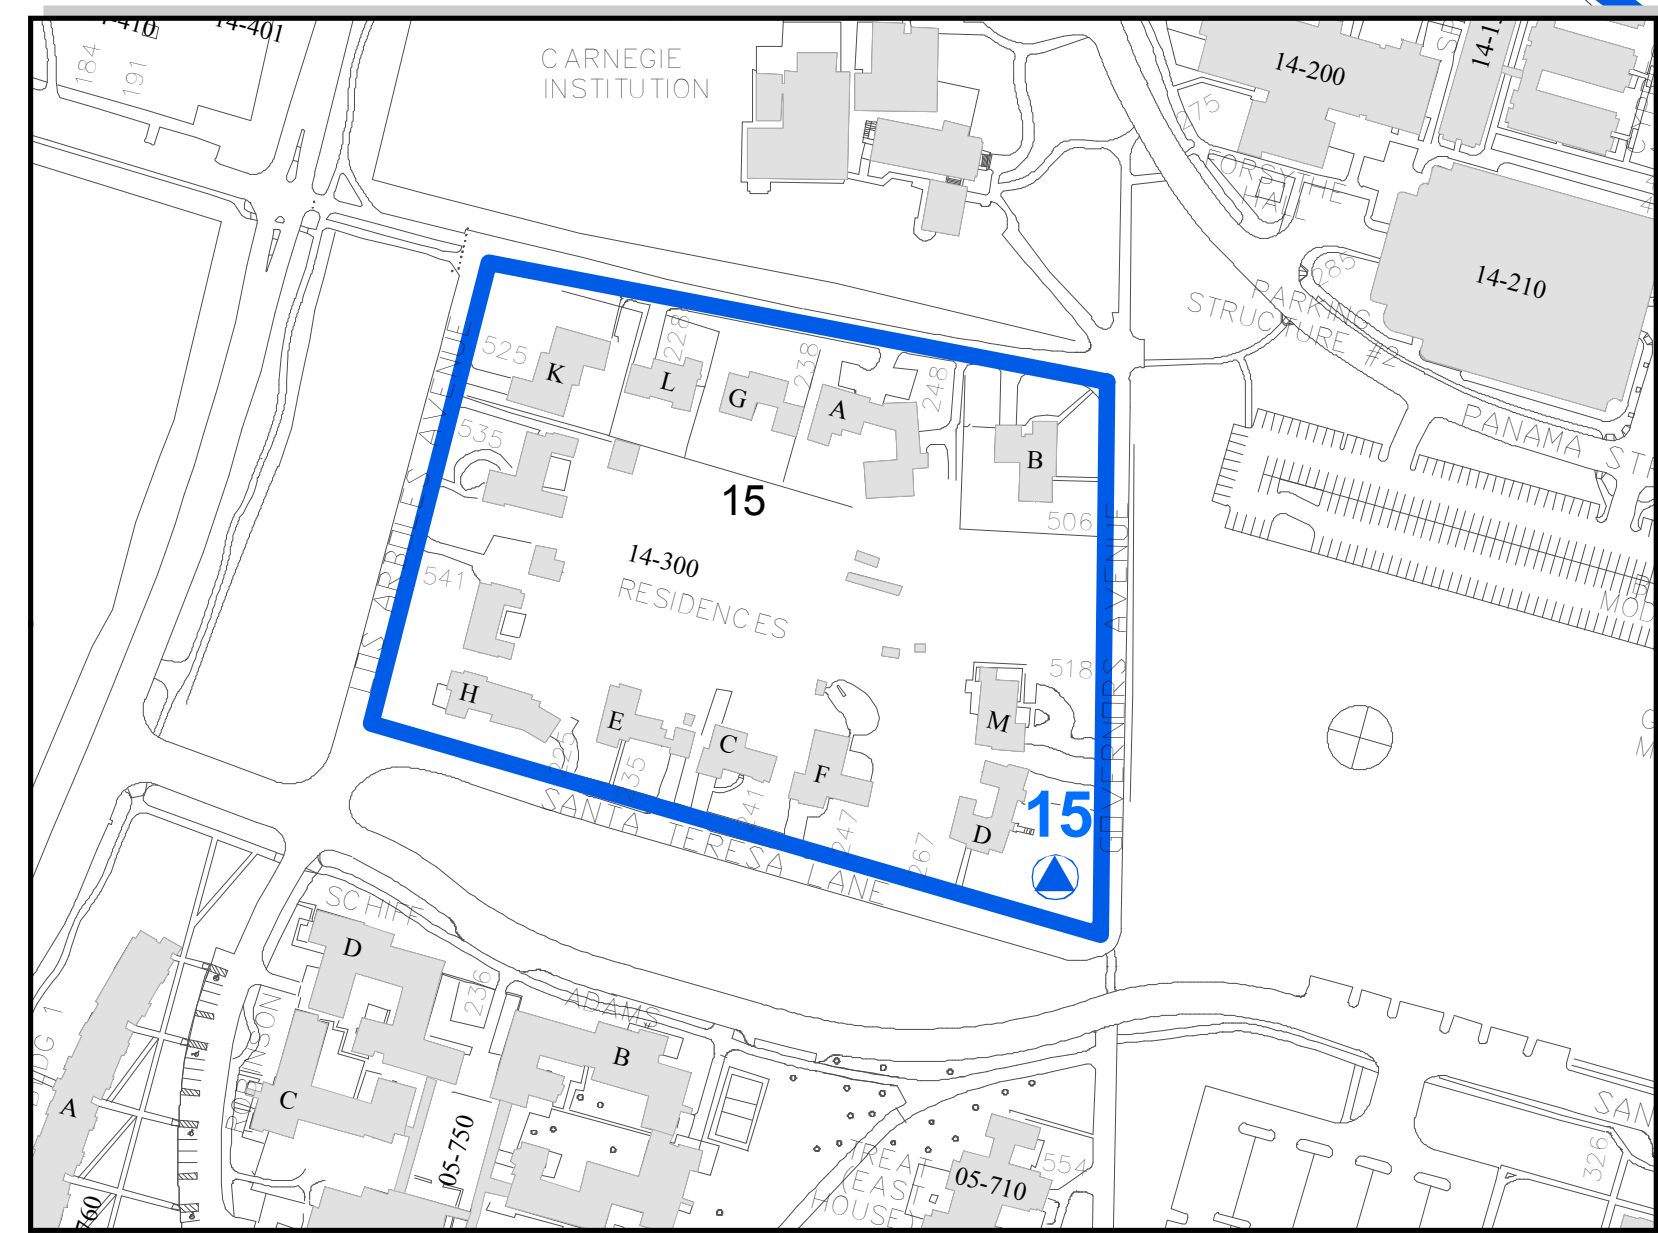

STANFORD CAMPUS RESIDENTIAL LEASEHOLDERS
EMERGENCY ASSEMBLY POINTS
SHOWING SUB-AREAS FOR DISASTER ACTION
March 2011

Legend

EAP Signs

NORTH