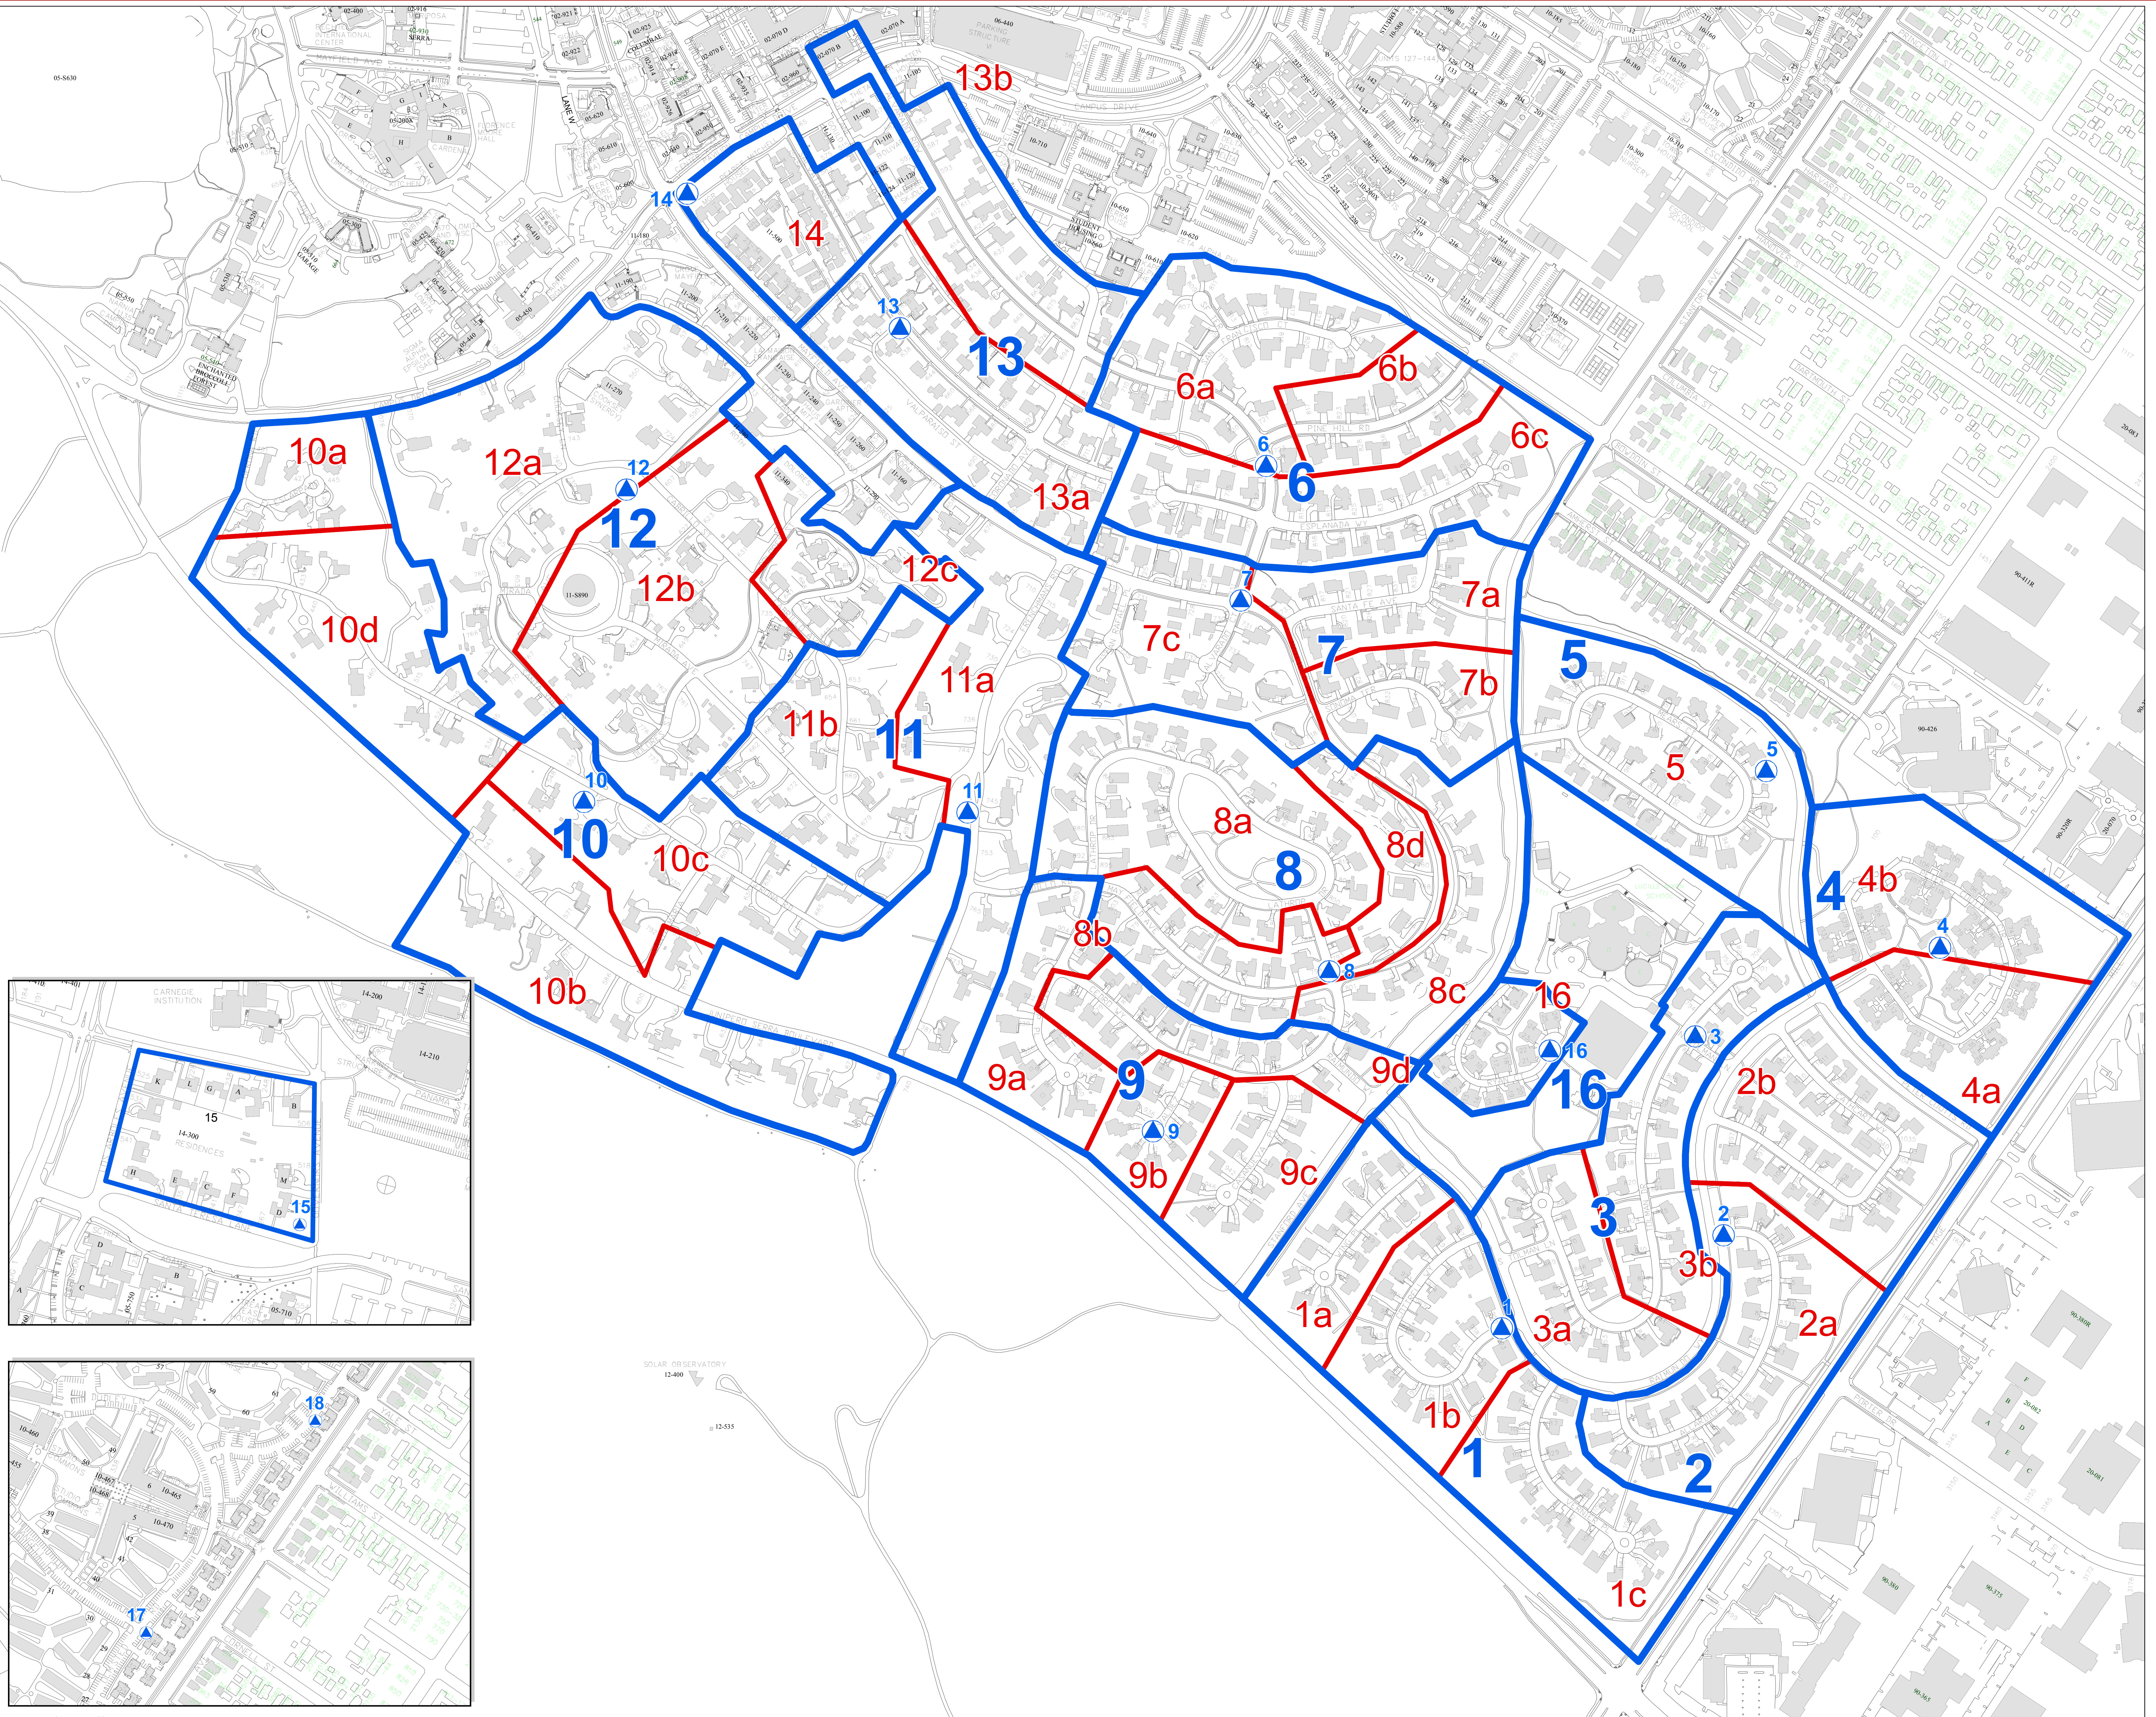

STANFORD CAMPUS RESIDENTIAL LEASEHOLDERS
EMERGENCY ASSEMBLY POINTS
SHOWING SUB-AREAS FOR DISASTER ACTION
March 2011

Legend

EAP Signs

NORTH