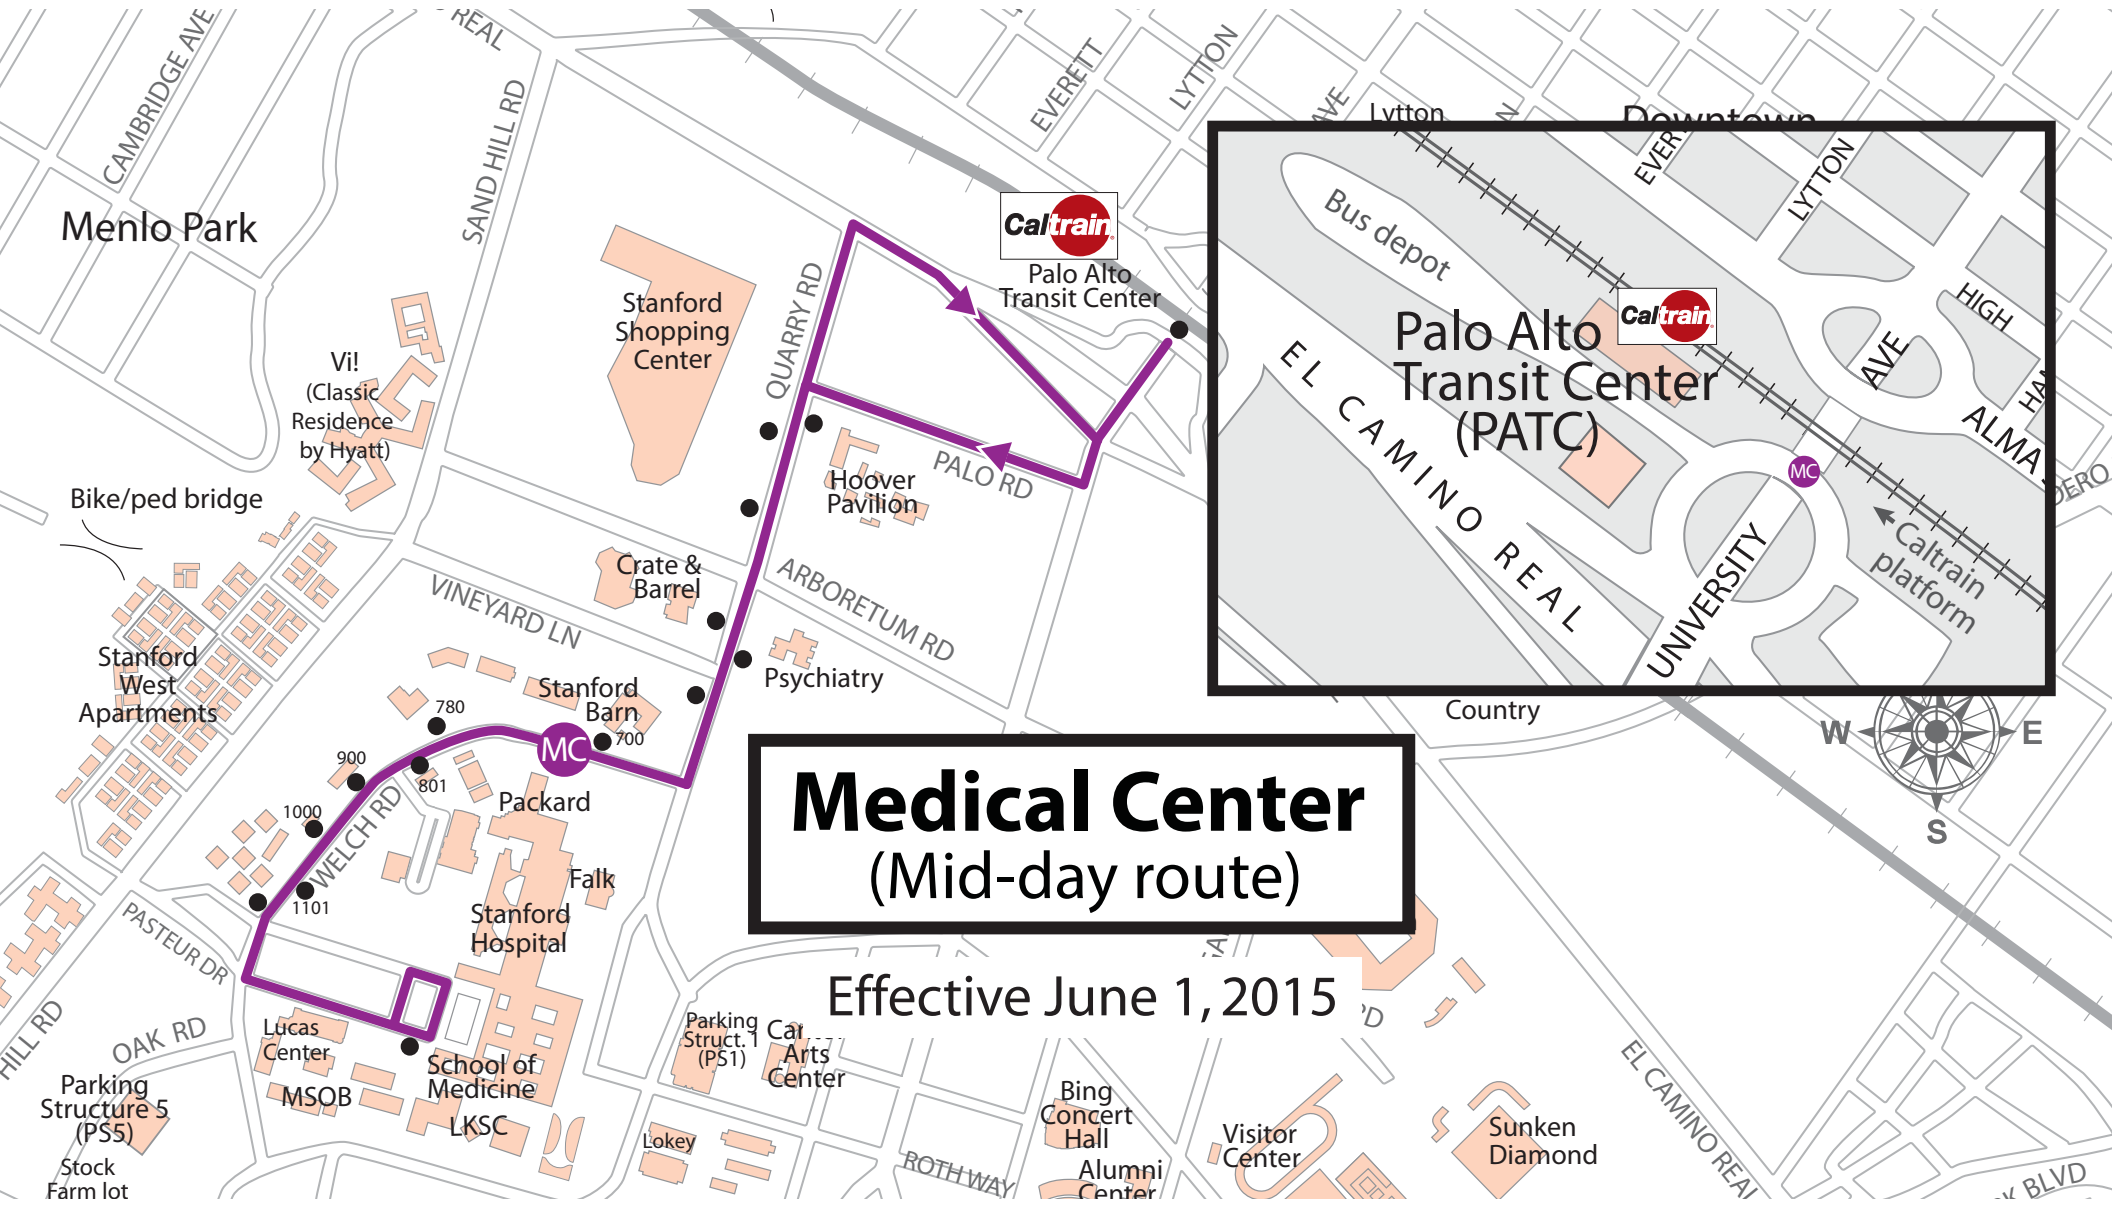

Menlo Park

Palo Alto Transit Center

Palo Alto Transit Center (PATC)

Medical Center
(A.M. route)

Effective June 1, 2015

Menlo Park

Vii
(Classic Residence by Hyatt)

Stanford Shopping Center

Caltrain
Palo Alto Transit Center

Bus depot
Palo Alto Transit Center (PATC)
Caltrain
Caltrain platform

Medical Center
(Mid-day route)

Effective June 1, 2015

Bike/ped bridge

Stanford West Apartments

Crate & Barrel

LKSC

Parking Struct. 1 (P51)

Car Arts Center

Bing Concert Hall

Alumni Center

Visitor Center

Sunken Diamond

Parking Structure 5 (P55)
Stock Farm lot

OAK RD

Lokey

ROTHWAY

EL CAMINO REAL

BLVD

Medical Center (P.M. route)

Effective June 1, 2015