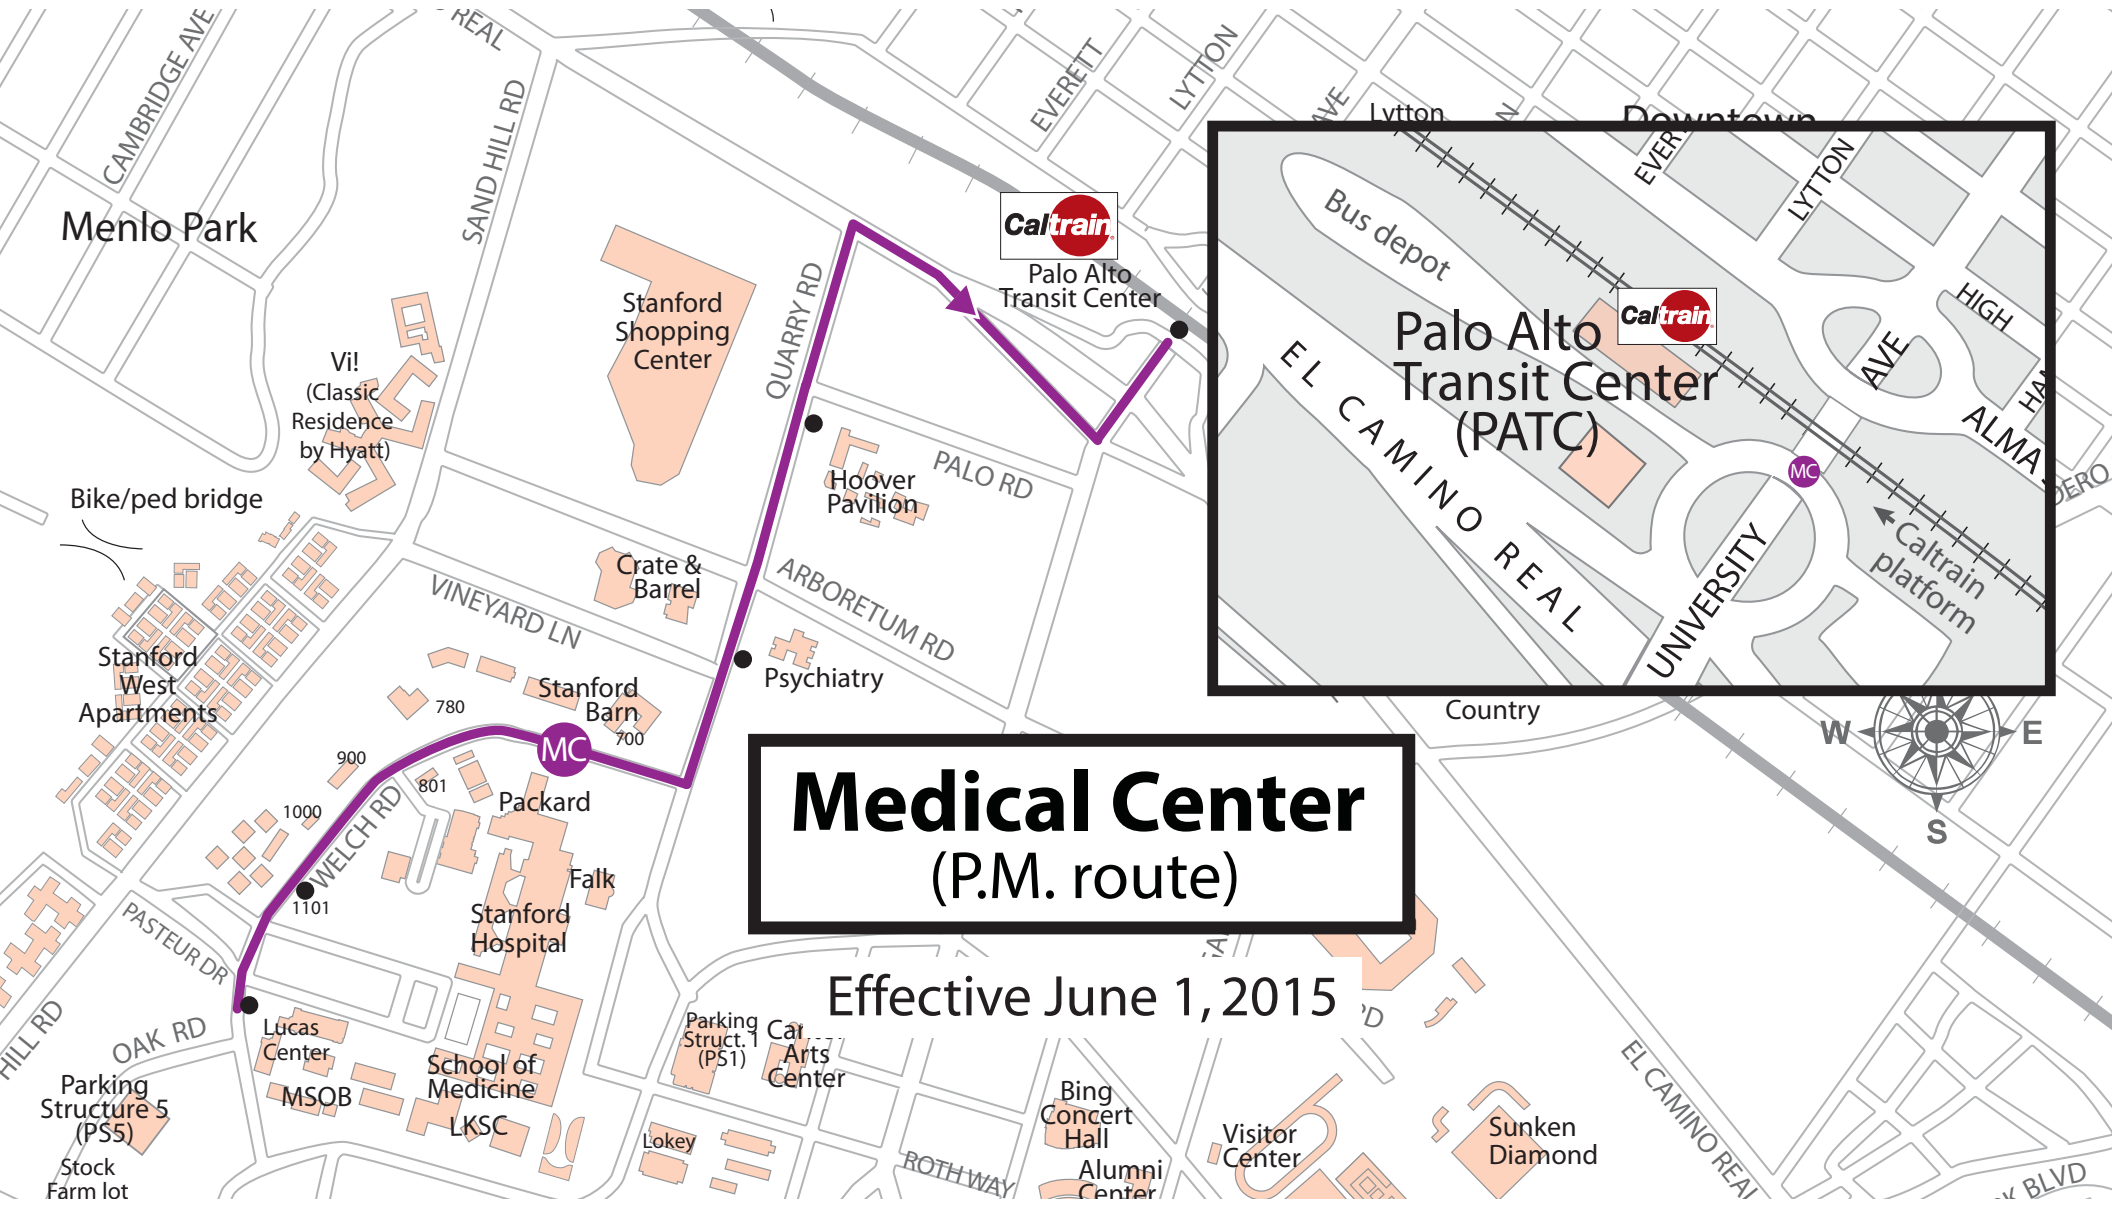

Caltrain
Palo Alto Transit Center

Bus depot
Palo Alto Transit Center (PATC)
Caltrain
Caltrain platform

Medical Center
(Mid-day route)

Effective June 1, 2015

Bike/ped bridge

Stanford West Apartments

Crate & Barrel

LKSC

Parking Struct. 1 (P51)

Car Arts Center

Bing Concert Hall

Alumni Center

Visitor Center

Sunken Diamond

Parking Structure 5 (P55)
Stock Farm lot

OAK RD

Lokey

ROTHWAY

EL CAMINO REAL

BLVD

Medical Center (P.M. route)

Effective June 1, 2015