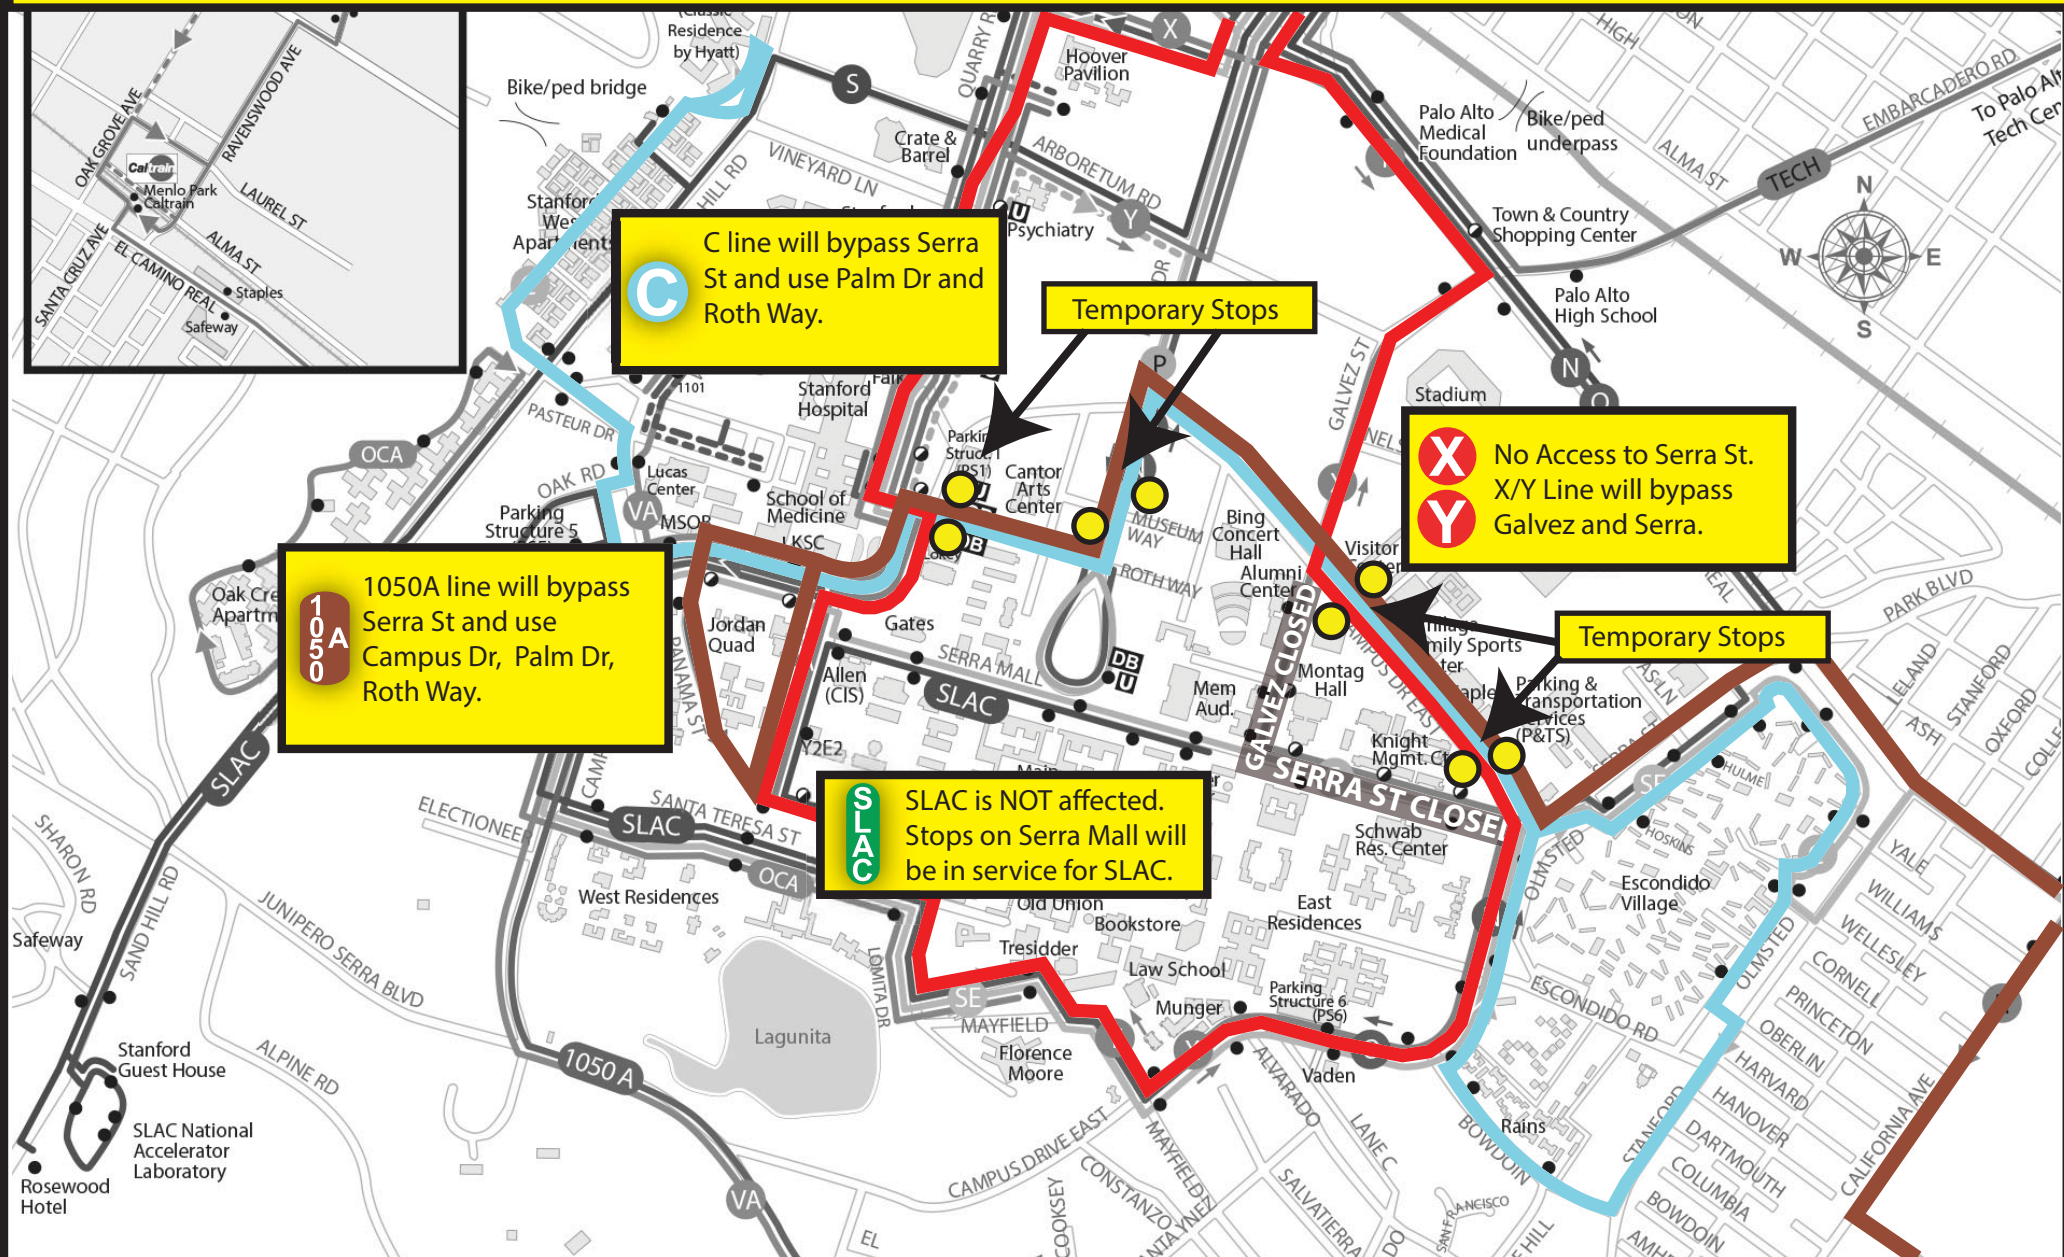

Attention

Wednesday 6/22 to Friday 6/24

SERVICE ADVISORY

NO SERRA STREET ACCESS

SEE ROUTE DETOURS

EXPECT DELAYS

1050A

Service disruptions are anticipated ALL DAY on 6/22, 6/23, and 6/24 for Lines 1050A, C/CL, X/XL, Y/YL. Please see below for route detours.