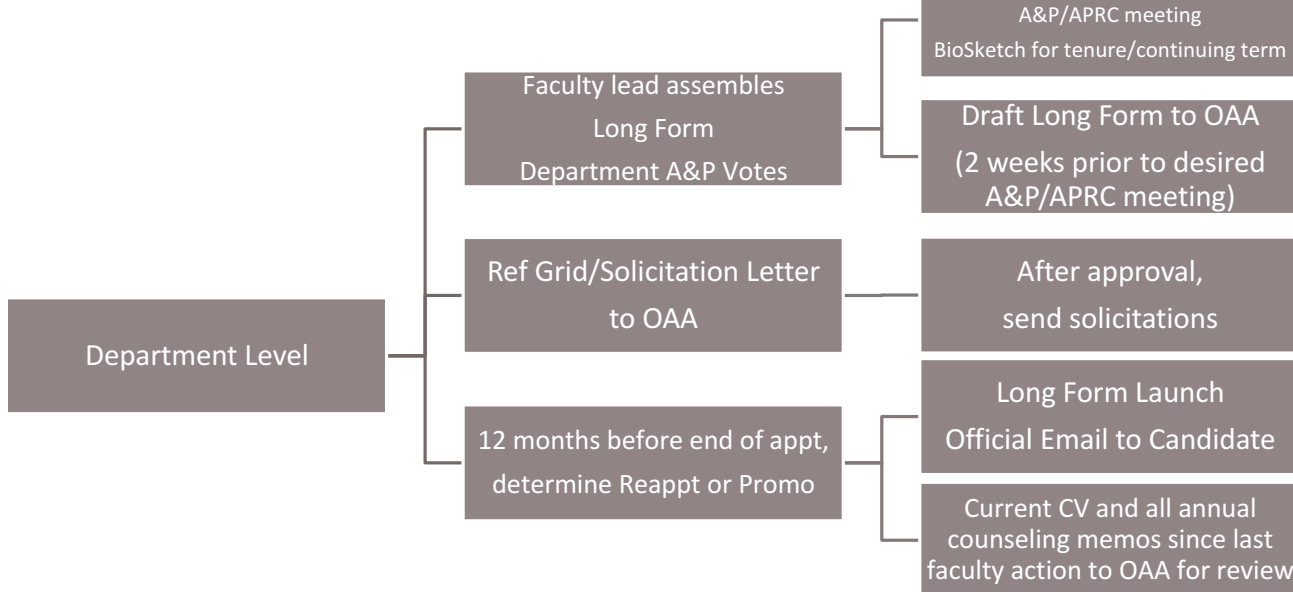

An Overview: New Appointments

2-3 months for University review
Can be longer in summer

Long forms are typically in OAA for
1-1.5 months, depending on draft
condition and meeting availability

Final Long Form due 6 months after launch or,
6 months before end of term, whichever is earlier

An Overview: Reappointments/Promotions