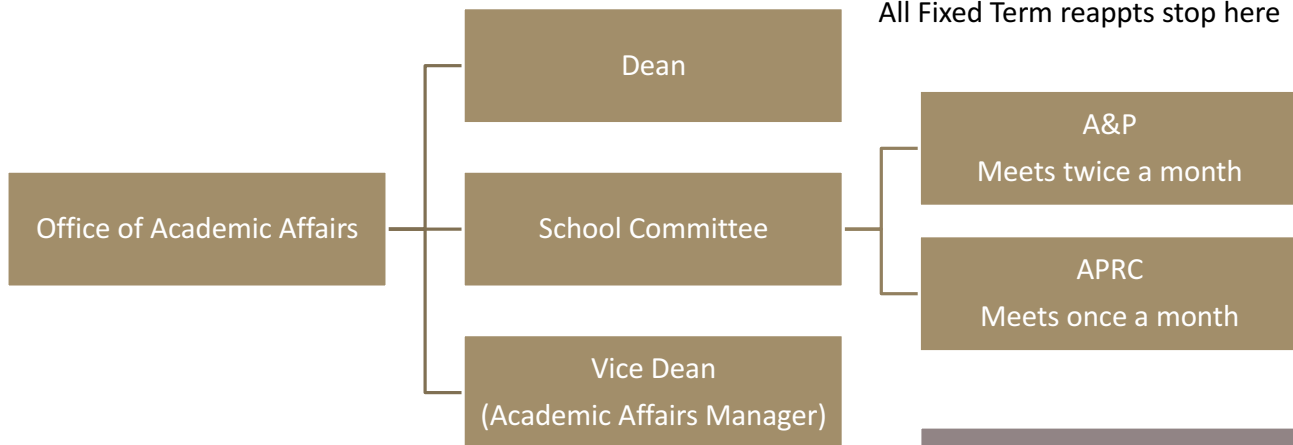

An Overview: New Appointments

2-3 months for University review
Can be longer in summer

Long forms are typically in OAA for
1-1.5 months, depending on draft
condition and meeting availability

Final Long Form due 6 months after launch or,
6 months before end of term, whichever is earlier