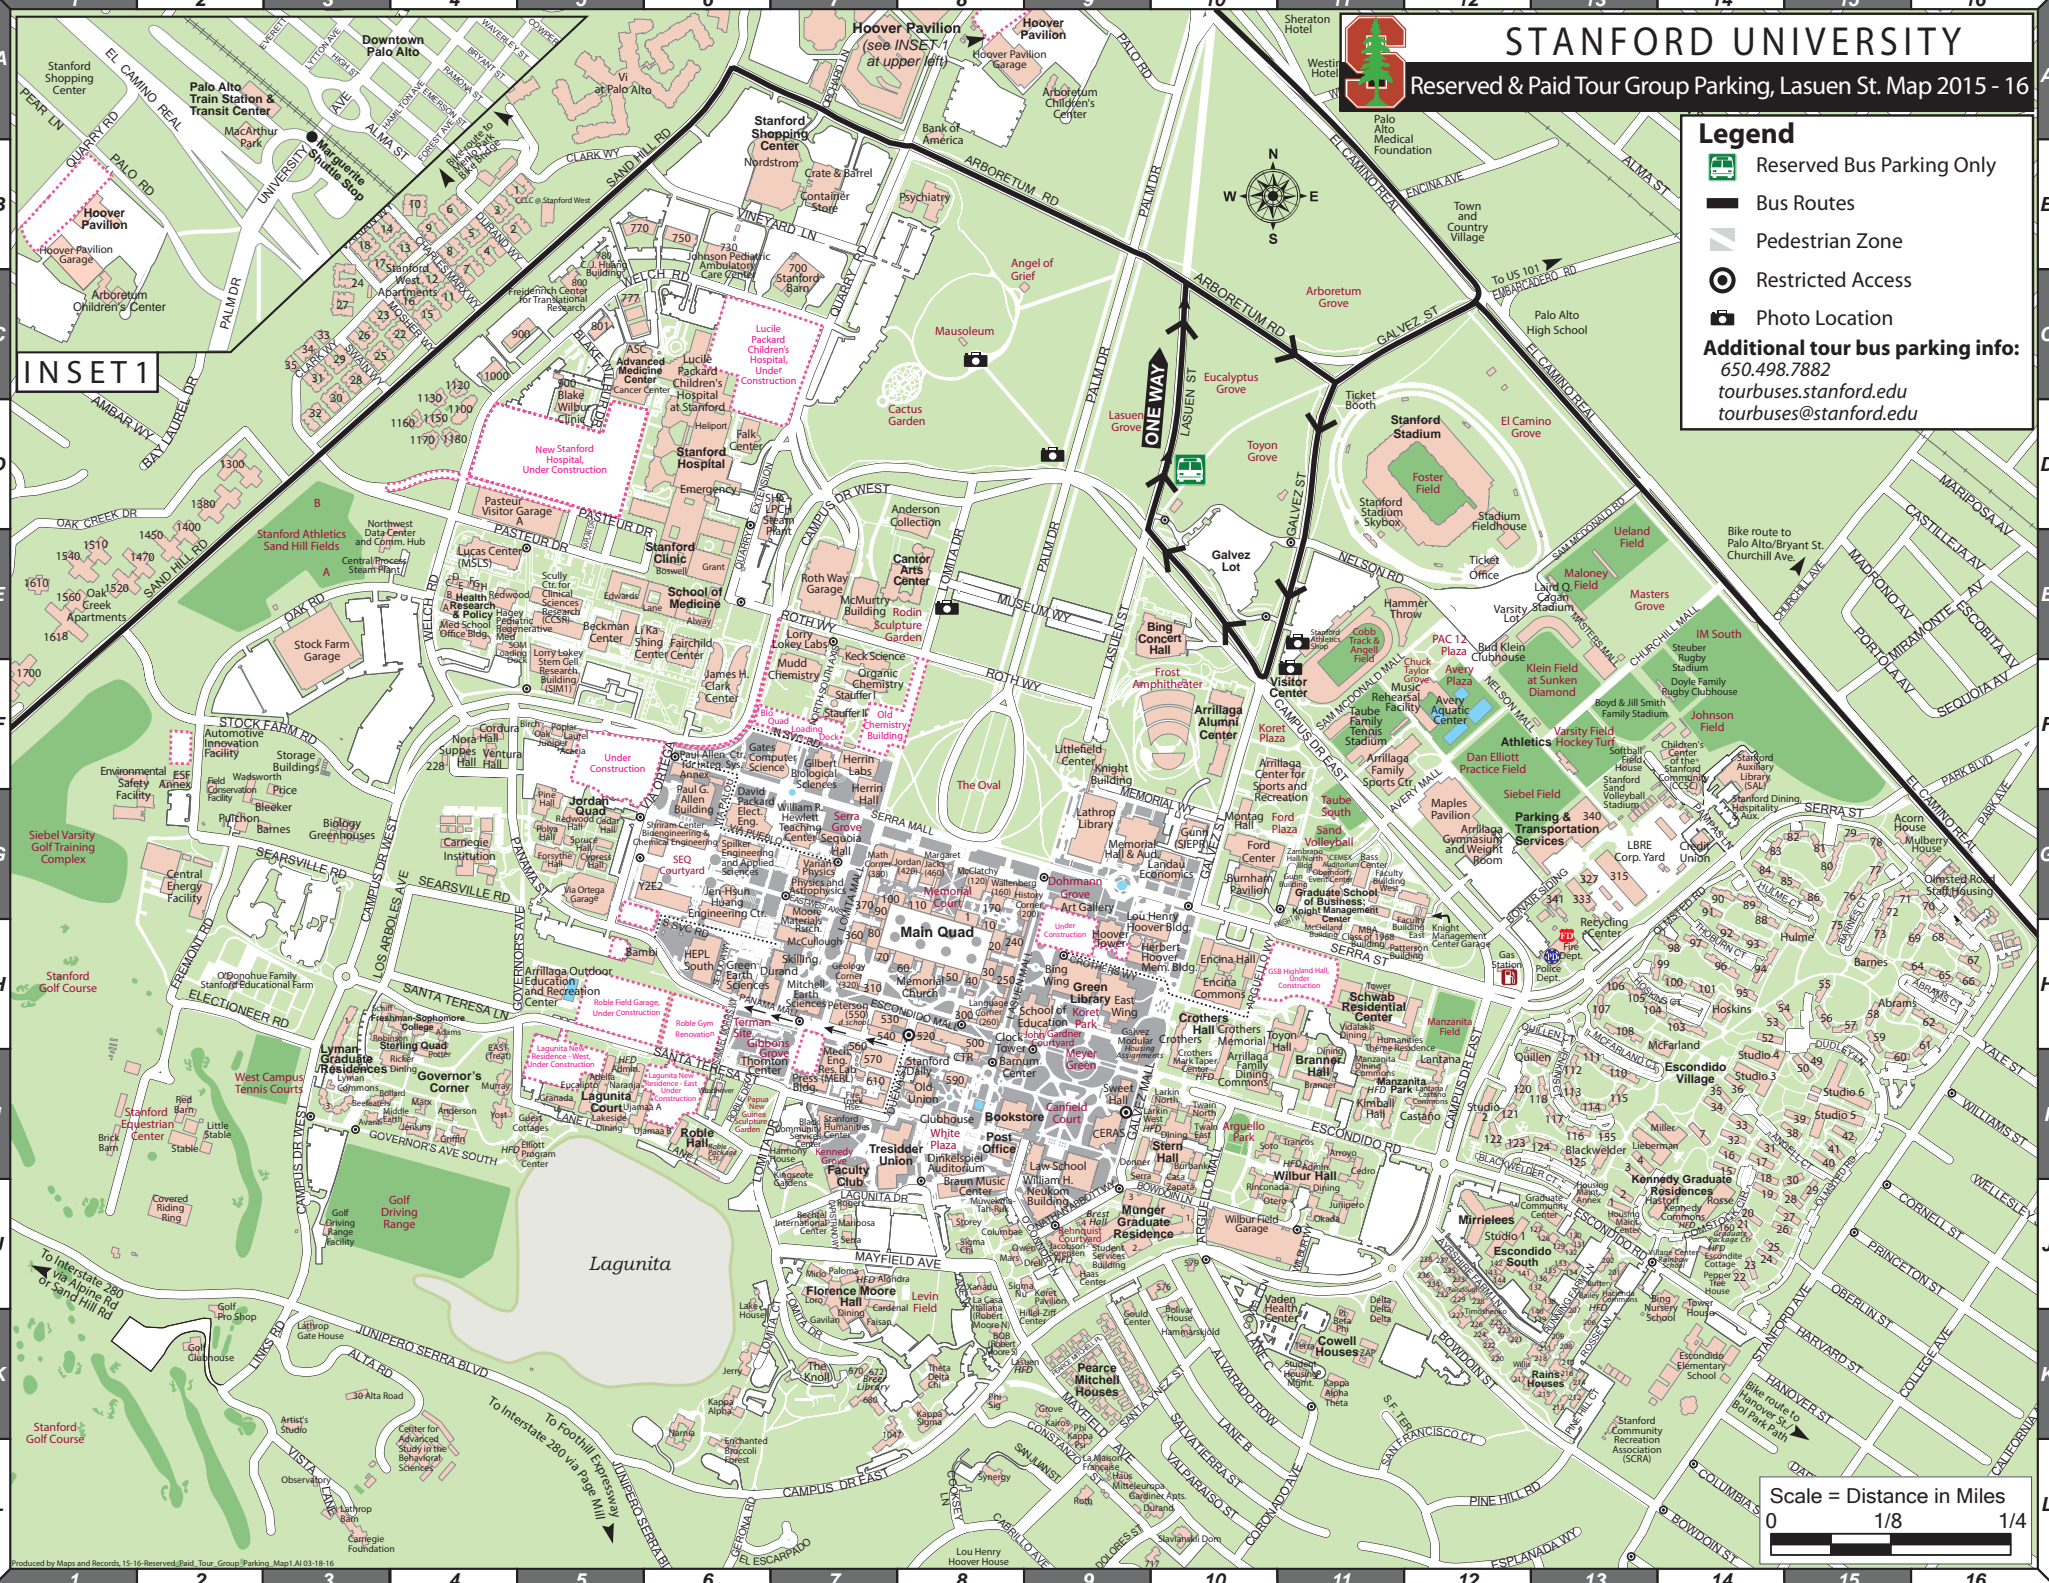

STANFORD UNIVERSITY

Reserved & Paid Tour Group Parking, Lasuen St. Map 2015 - 16

Legend

- Reserved Bus Parking Only
- Bus Routes
- Pedestrian Zone
- Restricted Access
- Photo Location

Additional tour bus parking info:
650.498.7882
tourbuses.stanford.edu
tourbuses@stanford.edu

INSET 1