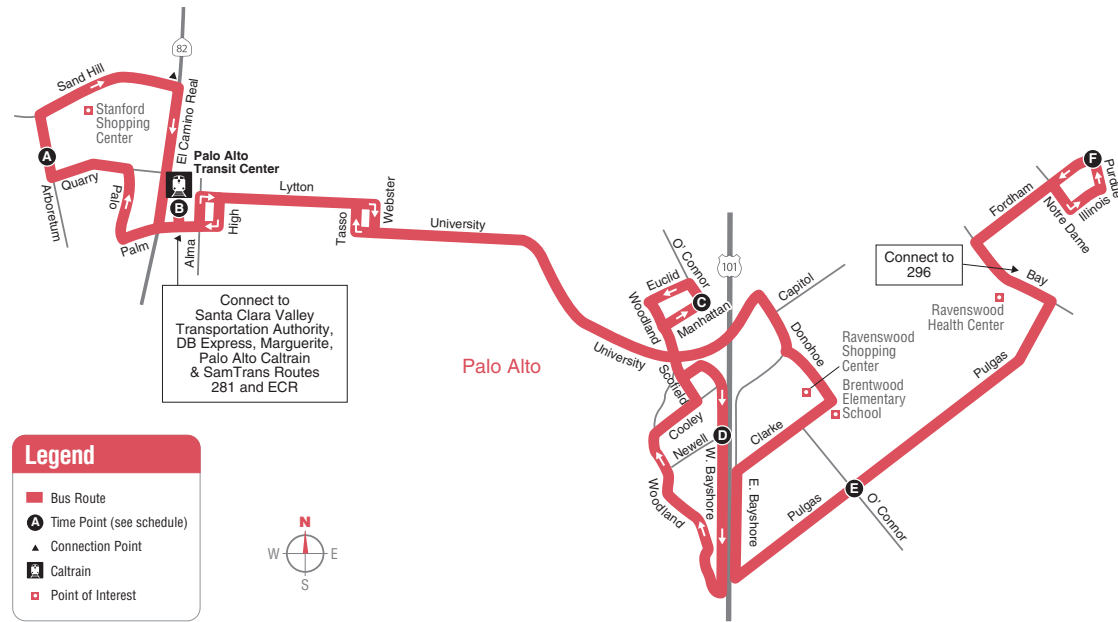

Weekdays to Stanford Mall

Purdue/Fordham	Pulgas/O'Connor	West Bayshore/ Newell	Manhattan/O'Connor	Palo Alto Transit Center	Stanford Shopping Center
F	E	D	C	B	A
5:36	5:43	5:55	6:02	6:16	6:21
6:36	6:43	6:55	7:02	7:16	7:22
7:23	7:33	7:51	8:02	8:16	8:22
8:28	8:37	8:51	9:01	9:16	9:21
9:28	9:37	9:51	10:01	10:16	10:21
10:30	10:37	10:50	10:59	11:16	11:21
11:30	11:37	11:50	11:59	12:16	12:21
12:32	12:39	12:52	12:59	1:16	1:23
1:32	1:39	1:52	1:59	2:16	2:23
2:32	2:39	2:52	2:59	3:16	3:23
3:28	3:40	3:56	4:06	4:22	4:28
4:27	4:34	4:50	5:00	5:16	5:22
5:21	5:33	5:50	6:00	6:16	6:21
6:29	6:36	6:52	7:01	7:16	7:20
7:29	7:36	7:52	8:01	8:16	8:20
8:40	8:46	8:56	9:03	9:16	9:20
9:40	9:46	9:56	10:03	10:16	10:20

AM - light type. **PM - bold type.**
Bus is not considered late until 5 minutes past scheduled time. Not all stops shown.
Please call 1-800-660-4287 for other bus stops.

How to Use this Timetable:

Locate the time point (A) on the map prior to where you want to board the bus. Not all bus stops are shown. Find the same time point on the schedule. The departure/arrival times are listed under each time point. To plan your trip, use this timetable with the SamTrans System Map, which shows where all routes operate. Trip-planning assistance is available by calling SamTrans or by visiting maps.google.com or 511.org.

Weekdays to Purdue/Fordham

Stanford Shopping Center	Palo Alto Transit Center	Manhattan/O'Connor	West Bayshore/ Newell	Pulgas/O'Connor	Purdue/Fordham
A	B	C	D	E	F
5:47	5:53	6:04	6:10	6:23	6:30
6:34	6:40	6:51	6:57	7:10	7:17
7:35	7:41	7:53	7:59	8:15	8:22
8:35	8:41	8:53	8:59	9:15	9:22
9:37	9:43	9:55	10:01	10:17	10:24
10:37	10:43	10:55	11:01	11:17	11:24
11:39	11:45	11:57	12:03	12:19	12:26
12:39	12:45	12:57	1:03	1:19	1:26
1:36	1:43	1:57	2:03	2:19	2:26
2:25	2:32	2:48	2:54	3:11	3:22
3:38	3:46	4:05	4:11	4:30	4:44
4:38	4:46	5:02	5:10	5:27	5:36
5:37	5:45	6:00	6:08	6:23	6:30
6:32	6:39	6:54	7:00	7:16	7:23
7:34	7:41	7:56	8:02	8:18	8:25
8:30	8:36	8:49	8:55	9:10	9:17
9:53	9:59	10:12	10:18	10:33	10:40

AM - light type. **PM - bold type.**
Bus is not considered late until 5 minutes past scheduled time. Not all stops shown.
Please call 1-800-660-4287 for other bus stops.

280

Effective 8/6/17

Fares

	Local Cash	Day Pass*
Adult ..... Age 19 – 64	$2.25	$5.50
Youth ..... Age 18 and younger	$1.10	$2.75
Eligible Discount .... Age 65+, disabled & Medicare cardholder (proof of eligibility or identity required)	$1.10	$2.75

* Purchase at farebox.
Info at www.samtrans.com/daypass

Use Clipper® and receive a discount.

Children

Two children (age 4 and younger) ride free with each adult or eligible discount farepaying passenger. Additional children subject to youth fare.

Discounted tokens available for purchase.

Monthly passes are available on Clipper® card.

For more details about fare payments, visit www.samtrans.com/fares

East Palo Alto

- Ravenswood Shopping Center
- Brentwood Elementary School

Palo Alto

- Caltrain
- Transit Center
- Stanford Shopping Center