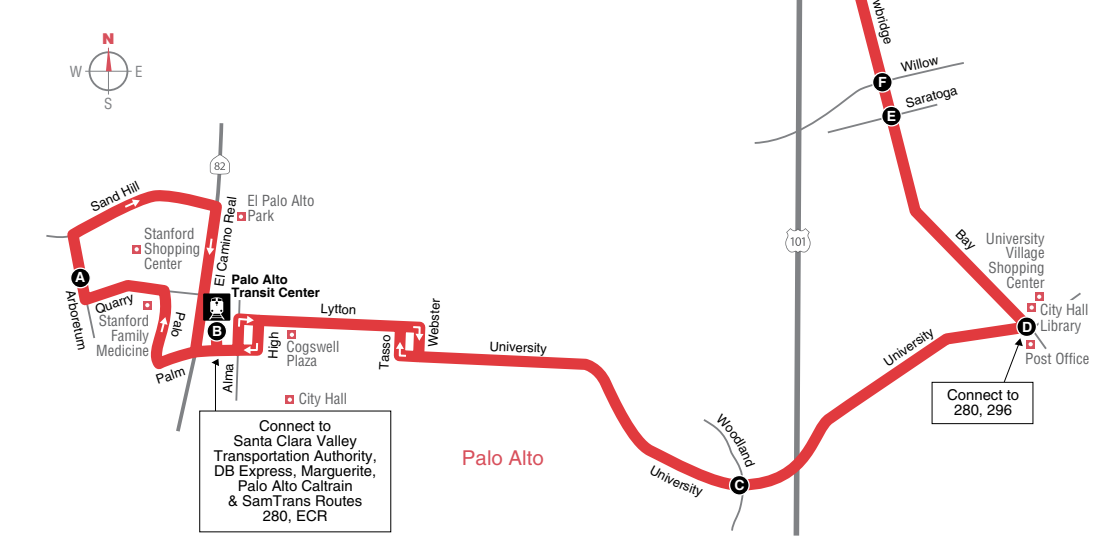

Saturdays to Onetta Harris Center

Stanford Shopping Center	Palo Alto Transit Center	University/Woodland	Bay/University	Newbridge/Saratoga	Onetta Harris Community Center
A	B	C	D	E	G
8:03	8:09	8:18	8:23	8:27	8:33
8:33	8:39	8:48	8:53	8:57	9:03
9:03	9:10	9:19	9:24	9:28	9:34
9:33	9:40	9:50	9:56	10:00	10:06
10:03	10:09	10:19	10:25	10:29	10:36
10:33	10:39	10:49	10:55	10:59	11:06
11:03	11:09	11:19	11:25	11:29	11:36
11:33	11:39	11:49	11:55	11:59	12:06
12:03	12:10	12:20	12:26	12:30	12:37
12:32	12:39	12:50	12:56	1:00	1:07
1:02	1:09	1:20	1:26	1:30	1:37
1:32	1:39	1:50	1:56	2:00	2:07
2:03	2:10	2:22	2:28	2:32	2:39
2:30	2:38	2:50	2:56	3:00	3:07
3:00	3:08	3:21	3:27	3:31	3:38
3:30	3:38	3:51	3:57	4:01	4:08
4:00	4:08	4:20	4:27	4:31	4:38
4:30	4:38	4:50	4:57	5:01	5:08
5:00	5:08	5:20	5:27	5:31	5:38
5:30	5:38	5:50	5:56	6:00	6:07
6:00	6:08	6:20	6:26	6:30	6:37
6:30	6:38	6:49	6:55	6:59	7:06
7:00	7:08	7:19	7:25	7:29	7:36

How to Use this Timetable:
 Locate the time point (A) on the map prior to where you want to board the bus. Not all bus stops are shown. Find the same time point on the schedule. The departure/arrival times are listed under each time point. To plan your trip, use this timetable with the SamTrans System Map, which shows where all routes operate. Trip-planning assistance is available by calling SamTrans or by visiting maps.google.com or 511.org.