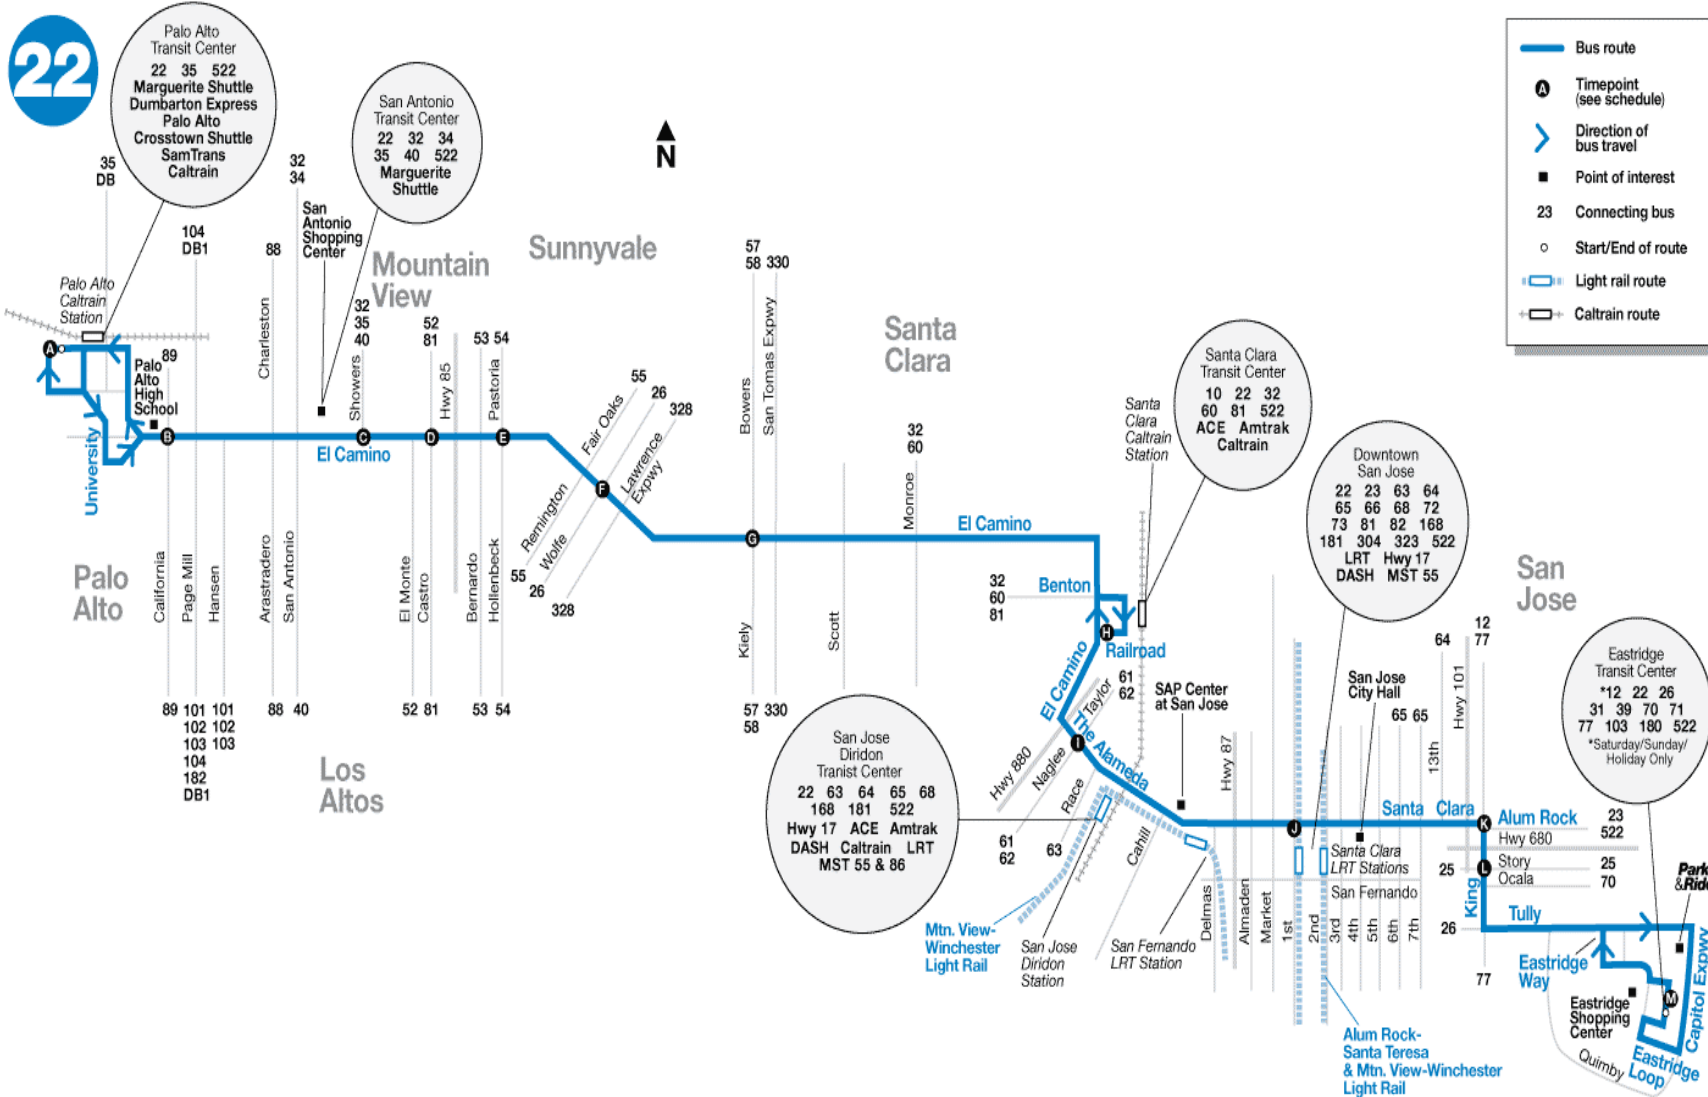

22 Palo Alto Transit Center to Eastridge Transit Center via El Camino

Route Map