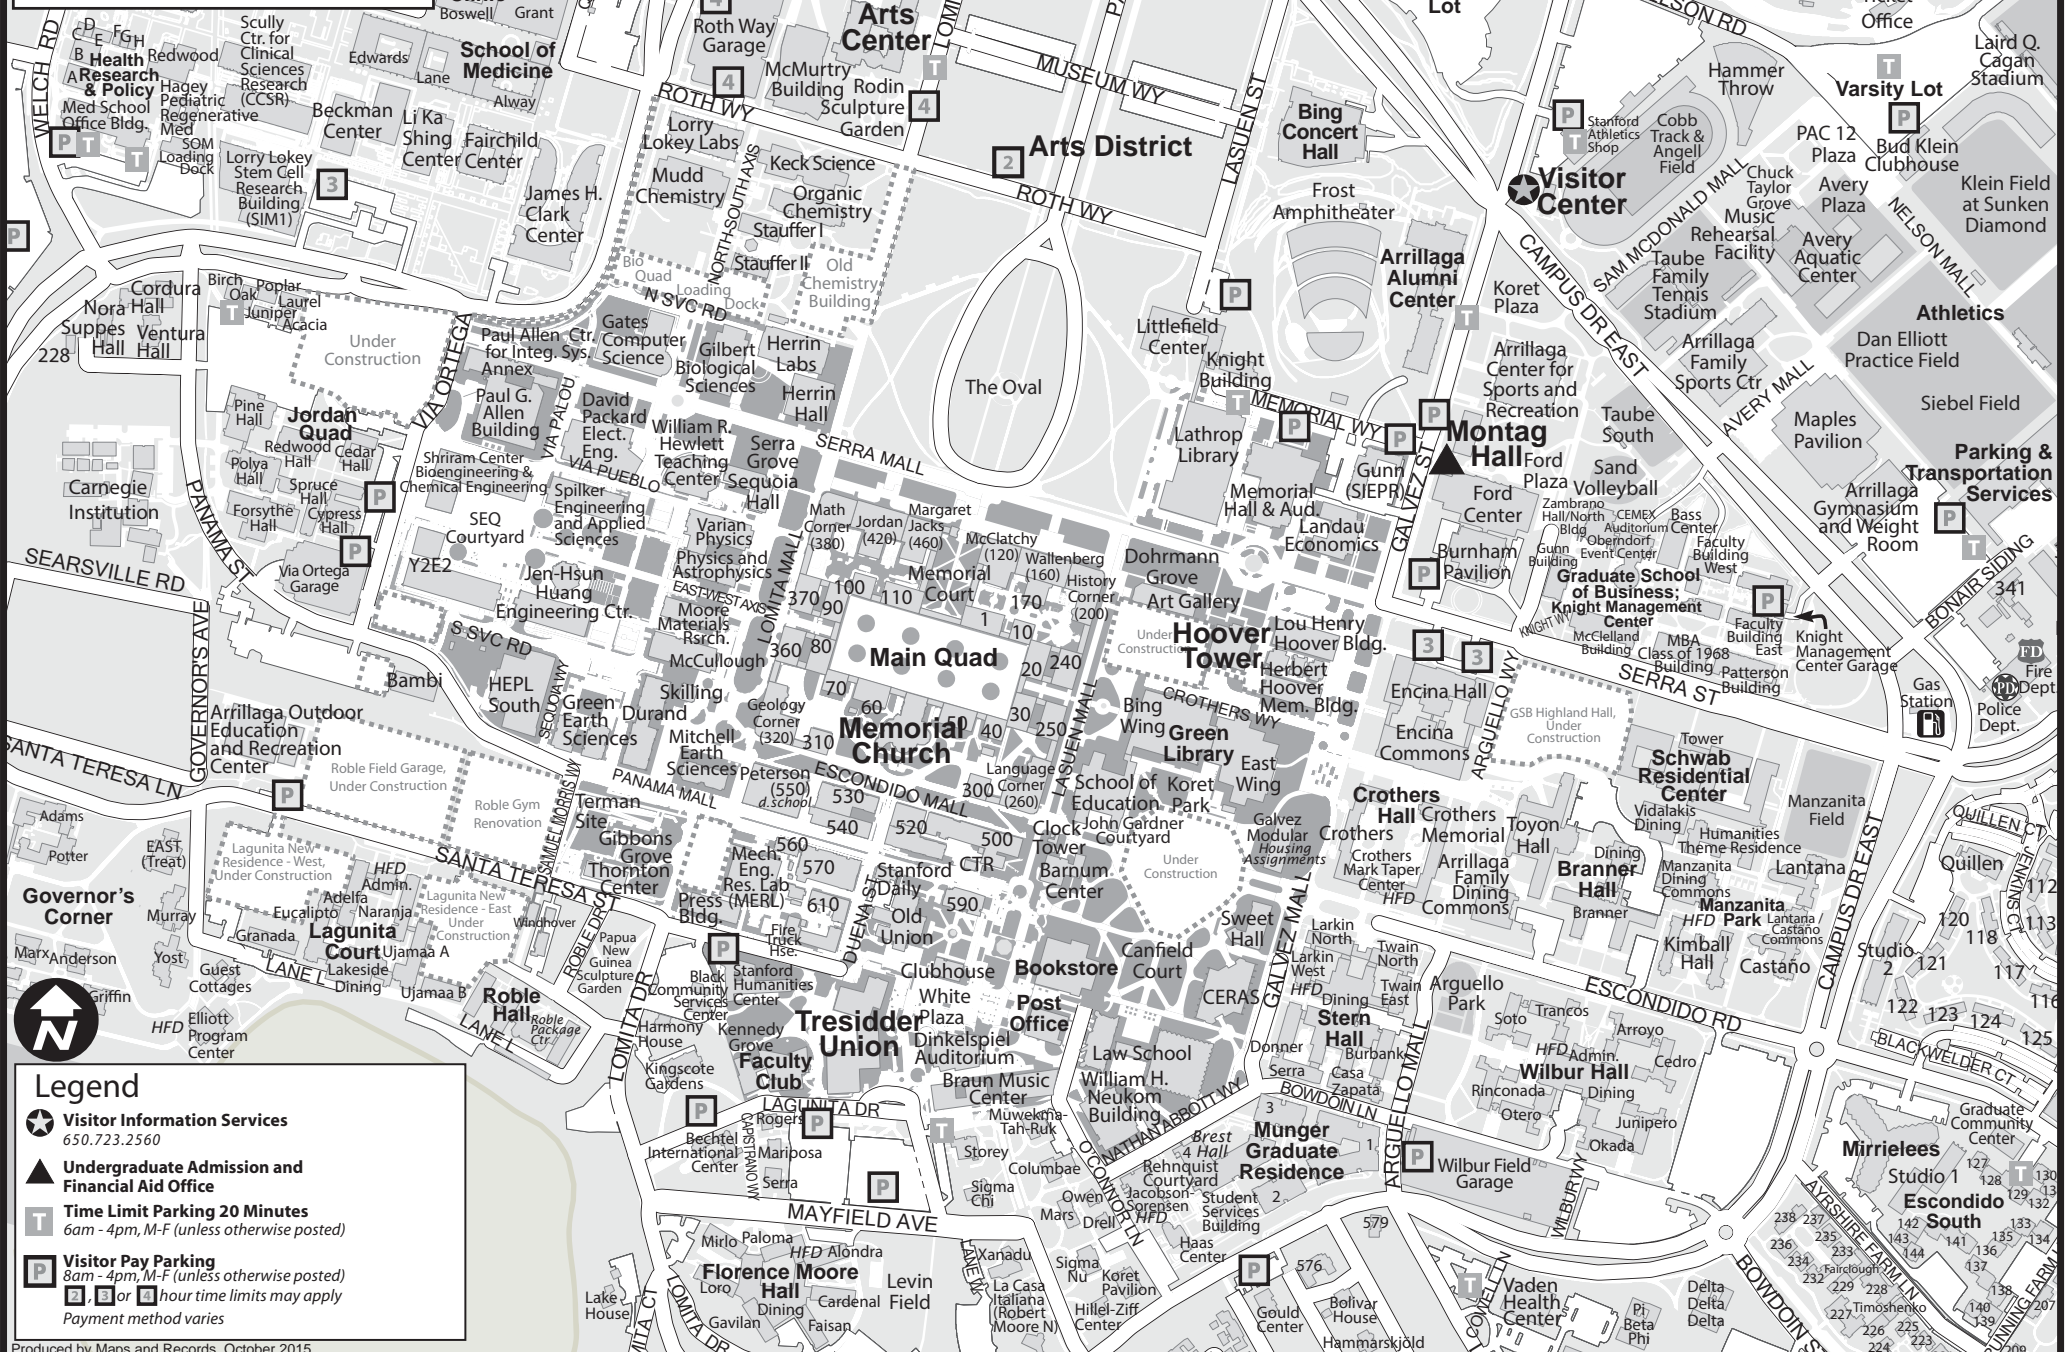

Stanford University

Visitor Information Services

Stanford Hospital
Emergency

Stanford Clinic
Boswell Grant

School of Medicine
Li Ka Shing Fairchild Center
James H. Clark Center

Cantor Arts Center
McMurtry Building
Rodin Sculpture Garden

Arts District

Bing Concert Hall

Stanford Stadium Skybox

Legend

- Visitor Information Services
  650.723.2560
- Undergraduate Admission and Financial Aid Office
- Time Limit Parking 20 Minutes
  6am - 4pm, M-F (unless otherwise posted)
- Visitor Pay Parking
  8am - 4pm, M-F (unless otherwise posted)
  15 or 30 minute time limits may apply
  Payment method varies