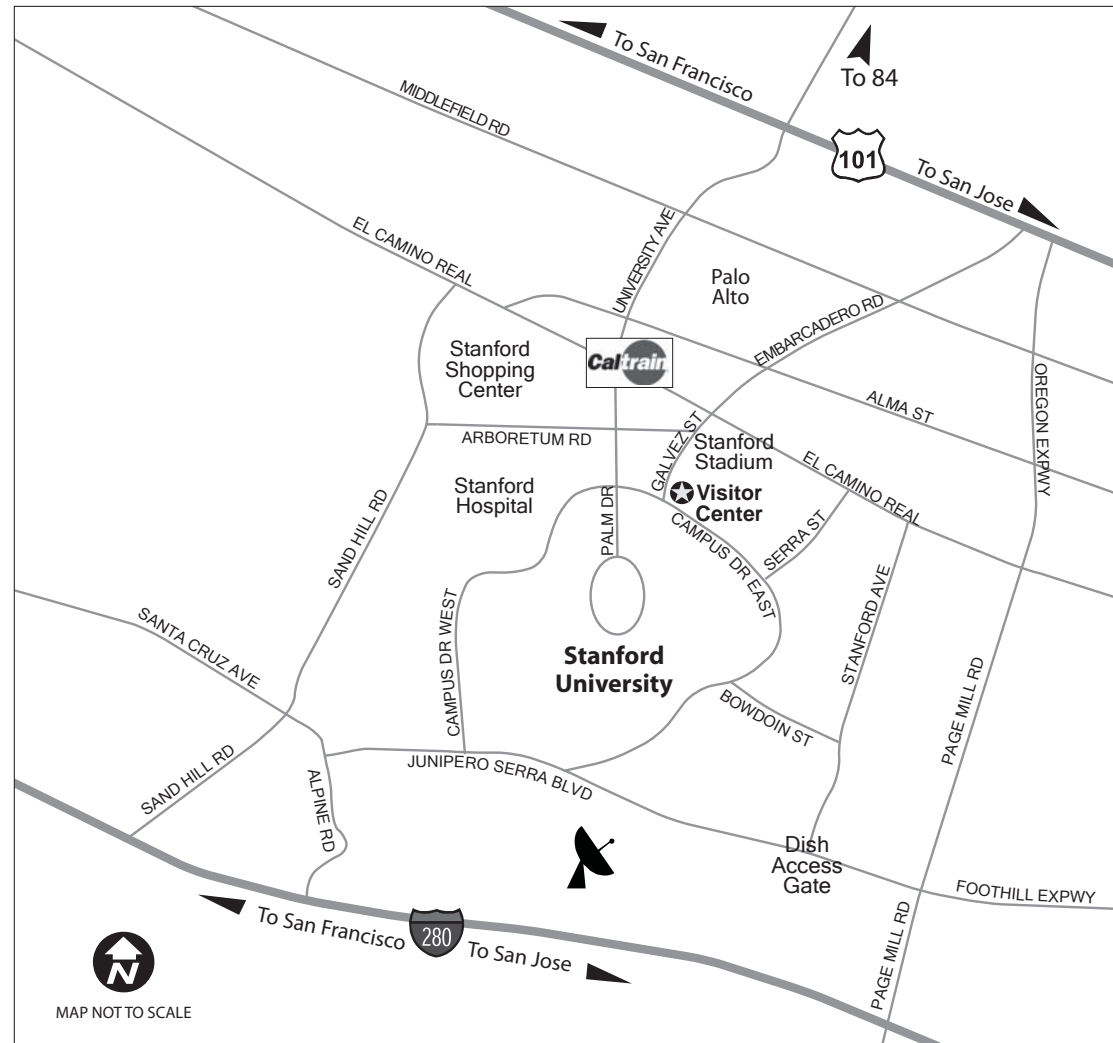

Emergency: 911 (or 9-911 from campus telephones)

MAP NOT TO SCALE

*Schedules are subject to change. Walking tours may be limited or unavailable during academic breaks between quarters (particularly in early September and late December) as well as on certain holidays. Please call Visitor Information Services at (650) 723-2560 or see our website (visit.stanford.edu/calendar) for schedule details.