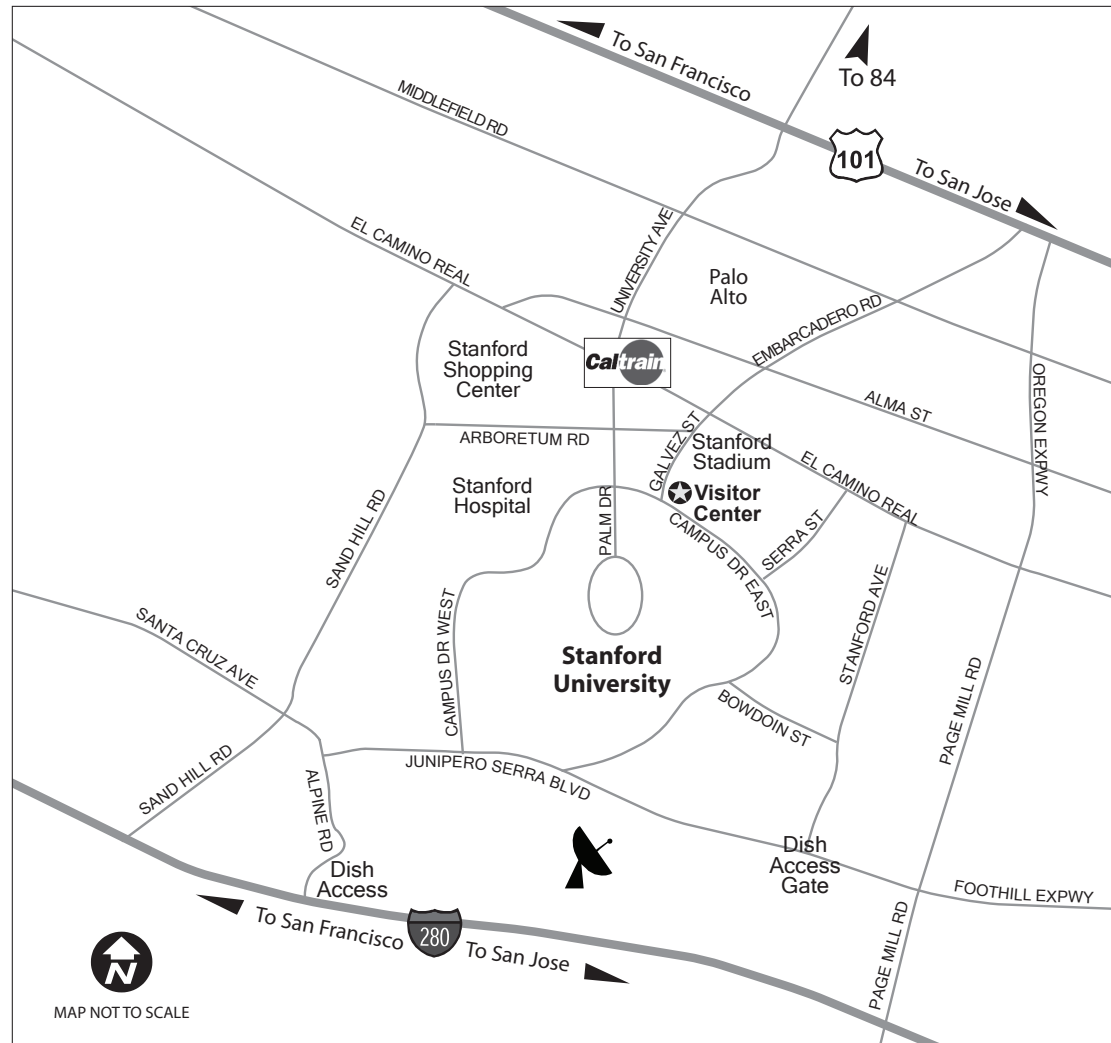

Monday – Friday 8:30am – 5:00pm

Saturday & Sunday 10:00am – 5:00pm

STANFORD VISITOR CENTER

visit.stanford.edu

Campus Walking Tours*: Daily at 11:00am and 3:15pm

General Visitor Information: (650) 723-2560

Group Tour Reservations: (650) 725-3335

CAMPUS HIGHLIGHTS

Cantor Arts Center/Anderson Collection

(museum.stanford.edu): (650) 723-4177

Hoover Tower Observation Platform*: (650) 723-2053

Monday – Sunday 10:00am – 4:00pm

Memorial Church: (650) 723-1762

Closed Saturdays

Stanford Bookstore (stanfordbookstore.com): (650) 329-1217

Stanford Athletics Shop (stanfordbookstore.com): (650) 327-8870

Stanford Student Store (store.stanford.edu): (650) 375-2476

STANFORD TICKETS

Athletics Tickets & Information: (650) 723-1021

Performing Arts Ticket Office: (650) 725-ARTS (2787)

ADMISSION

Undergraduate Admission: (650) 723-2091

Graduate Admission: (650) 723-4291

Business School Admission: (650) 723-2766

Law School Admission: (650) 723-4985

Medical School Admission: (650) 723-6861

School of Education Admission: (650) 725-7652

OTHER SERVICES

Parking and Transportation: (650) 723-9362

Marguerite Free Shuttle (transportation.stanford.edu/marguerite)

Campus Lost & Found: (650) 723-9639

Stanford Alumni Association: (650) 723-2021

Stanford Police Services: (650) 723-9633

Emergency: 911 (or 9-911 from campus telephones)

*Schedules are subject to change. Walking tours may be limited or unavailable during academic breaks between quarters (particularly in September and late December) as well as on certain holidays. Please call Visitor Information Services at (650) 723-2560 or see our website (visit.stanford.edu/calendar) for schedule details.